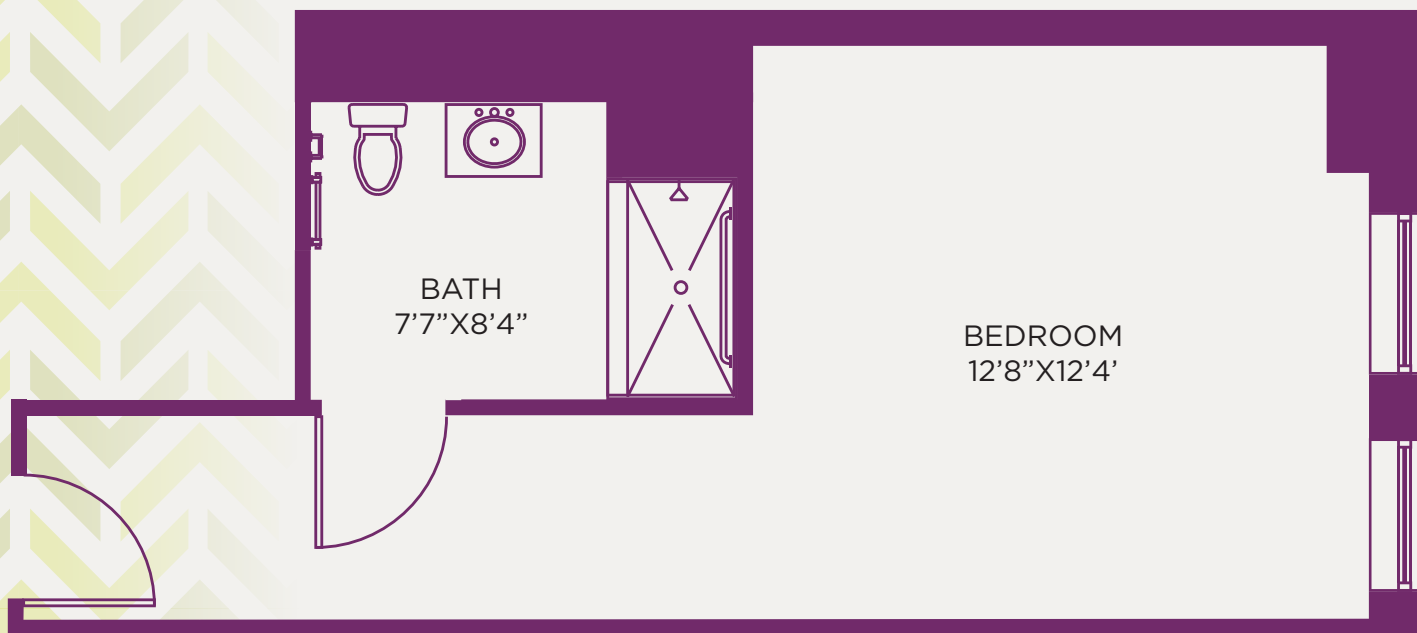

312 Square Feet

All dimensions are approximate.

CANTERBURY PLACE

310 Fisk Street

Pittsburgh, PA 1520

UPMCSeniorCommunities.com

EQUAL HOUSING
OPPORTUNITY

SRLIV529658