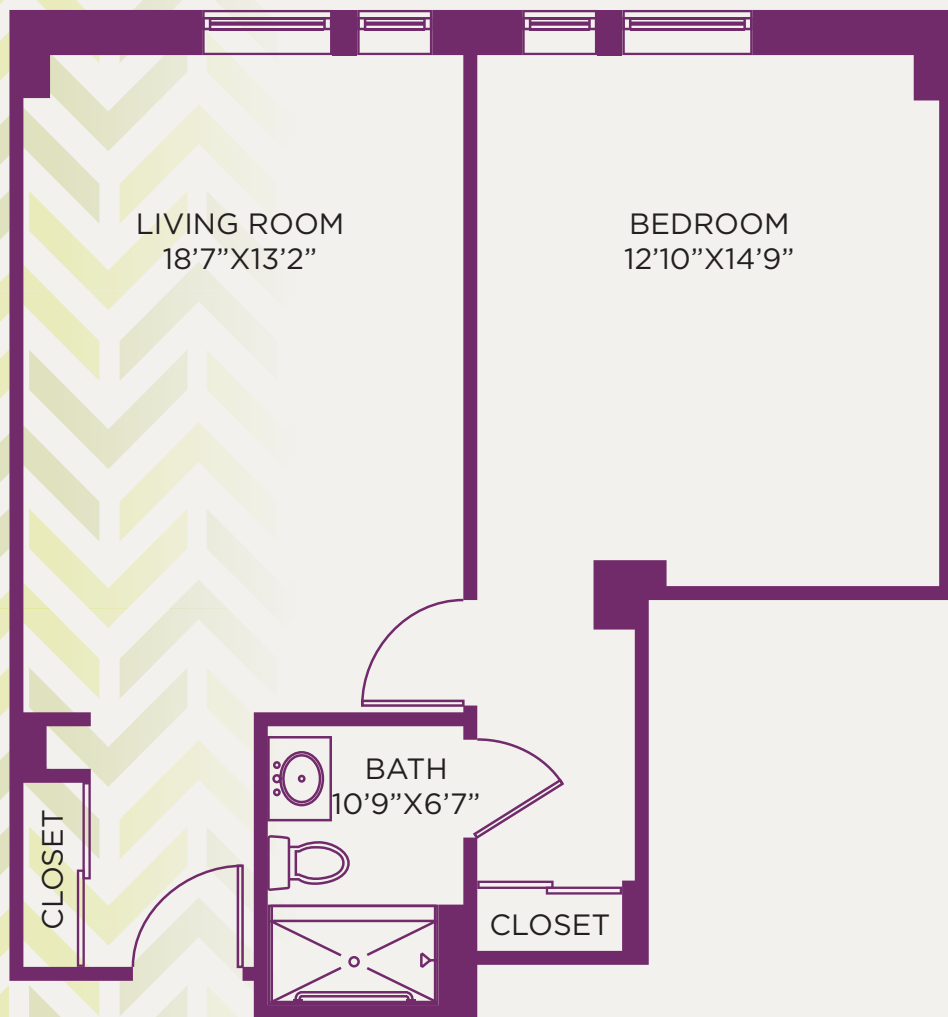

455 Square Feet

All dimensions are approximate.

CANTERBURY PLACE

310 Fisk Street

Pittsburgh, PA 1520

UPMCSeniorCommunities.com

EQUAL HOUSING
OPPORTUNITY

SRLIV529658

UPMC Senior Communities

1-800-324-5523 • UPMCSeniorCommunities.com

SR/JB 02/23

© 2023 UPMC

UPMC | **SENIOR
COMMUNITIES**

Feel Right at Home

CANTERBURY PLACE

STANDARD 1 BEDROOM

575 Square Feet

All dimensions are approximate.

CANTERBURY PLACE

310 Fisk Street

Pittsburgh, PA 1520

UPMCSeniorCommunities.com

EQUAL HOUSING
OPPORTUNITY

SRLIV529658