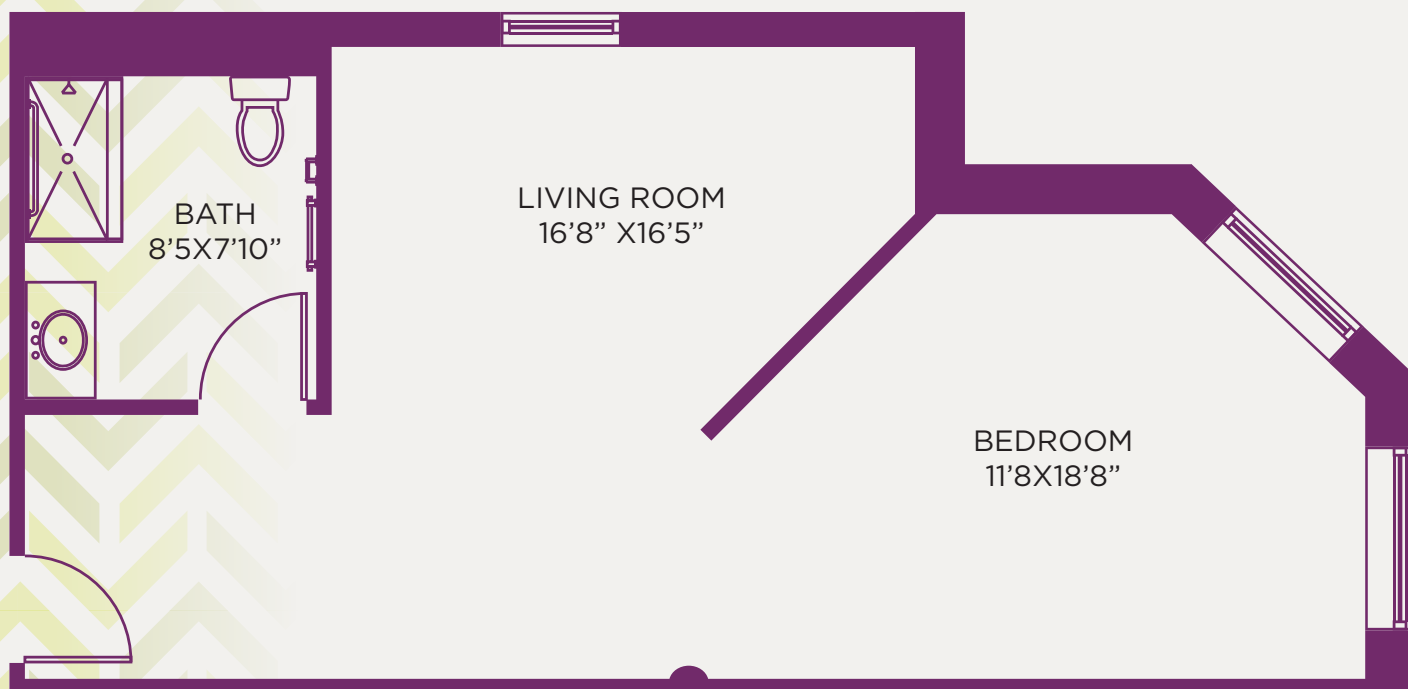

575 Square Feet

All dimensions are approximate.

CANTERBURY PLACE

310 Fisk Street

Pittsburgh, PA 1520

UPMCSeniorCommunities.com

EQUAL HOUSING
OPPORTUNITY

SRLIV529658

SR/1B 02/23

UPMC Senior Communities

1-800-324-5523 • UPMCSeniorCommunities.com

© 2023 UPMC

UPMC | **SENIOR
COMMUNITIES**

Feel Right at Home

CANTERBURY PLACE

DELUXE SUITE

551 Square Feet

All dimensions are approximate.

CANTERBURY PLACE

310 Fisk Street

Pittsburgh, PA 1520

UPMCSeniorCommunities.com

EQUAL HOUSING
OPPORTUNITY

SRLIV529658