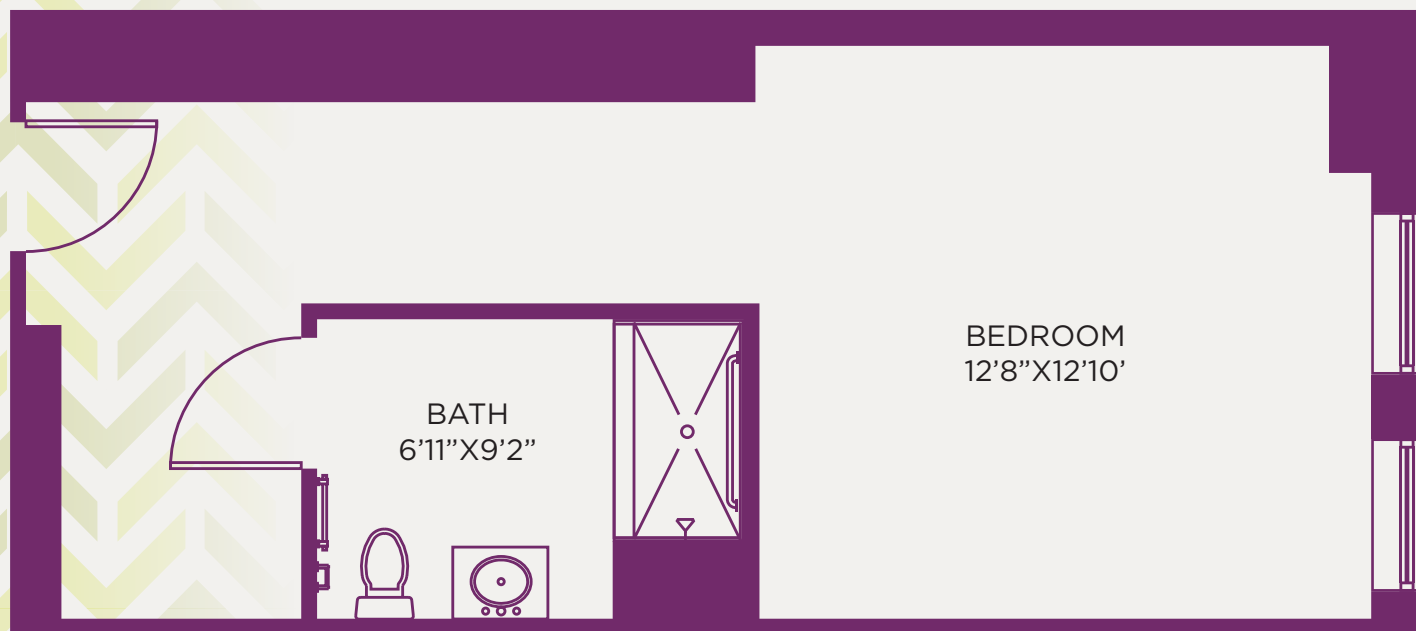

312 Square Feet

All dimensions are approximate.

CANTERBURY PLACE

310 Fisk Street

Pittsburgh, PA 1520

UPMCSeniorCommunities.com

EQUAL HOUSING
OPPORTUNITY

SRLIV529658