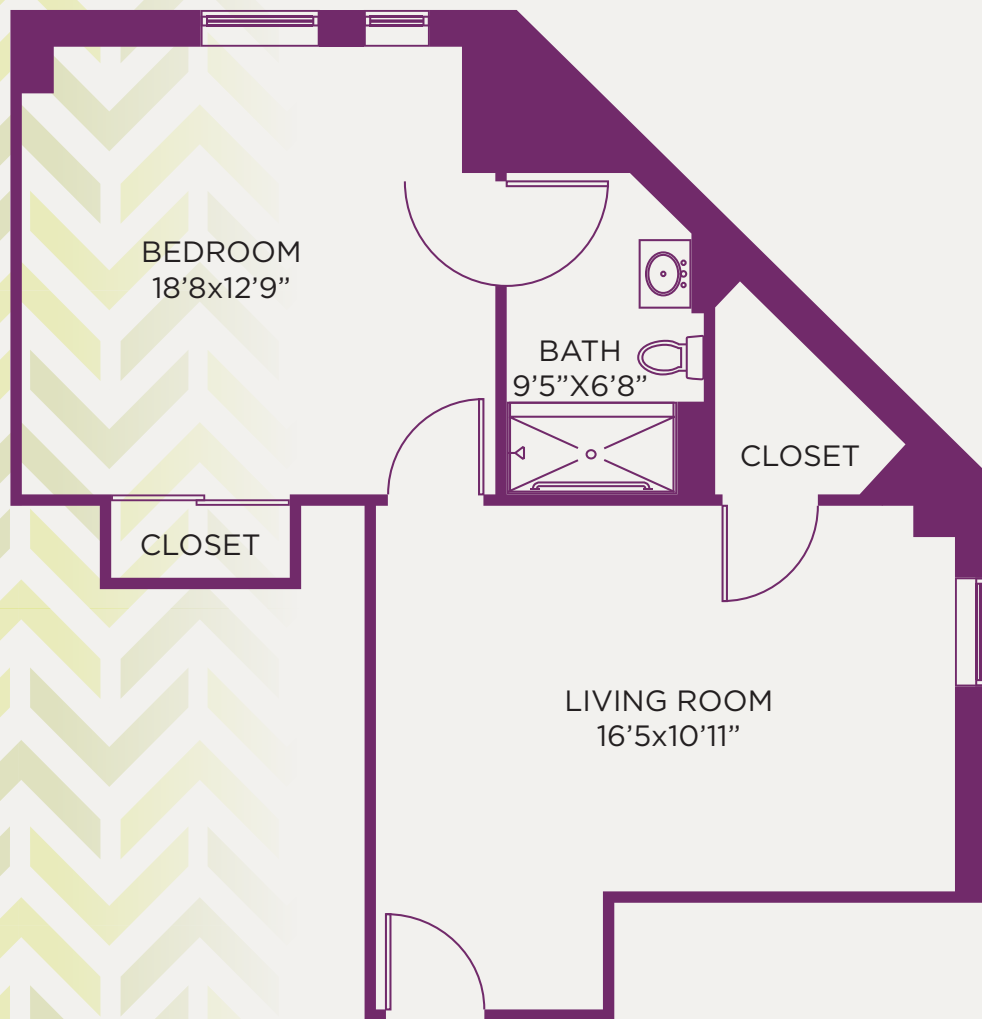

Feel Right at Home

CANTERBURY PLACE

1 BEDROOM/CORNER

444 Square Feet

All dimensions are approximate.

CANTERBURY PLACE

310 Fisk Street
Pittsburgh, PA 1520
UPMCSeniorCommunities.com

EQUAL HOUSING
OPPORTUNITY

LARGE SINGLE

360 Square Feet

All dimensions are approximate.

CANTERBURY PLACE

310 Fisk Street
Pittsburgh, PA 1520

UPMCSeniorCommunities.com

EQUAL HOUSING
OPPORTUNITY

SRLIV529658

338 Square Feet

All dimensions are approximate.

CANTERBURY PLACE

310 Fisk Street

Pittsburgh, PA 1520

UPMCSeniorCommunities.com

EQUAL HOUSING
OPPORTUNITY

SRLIV529658