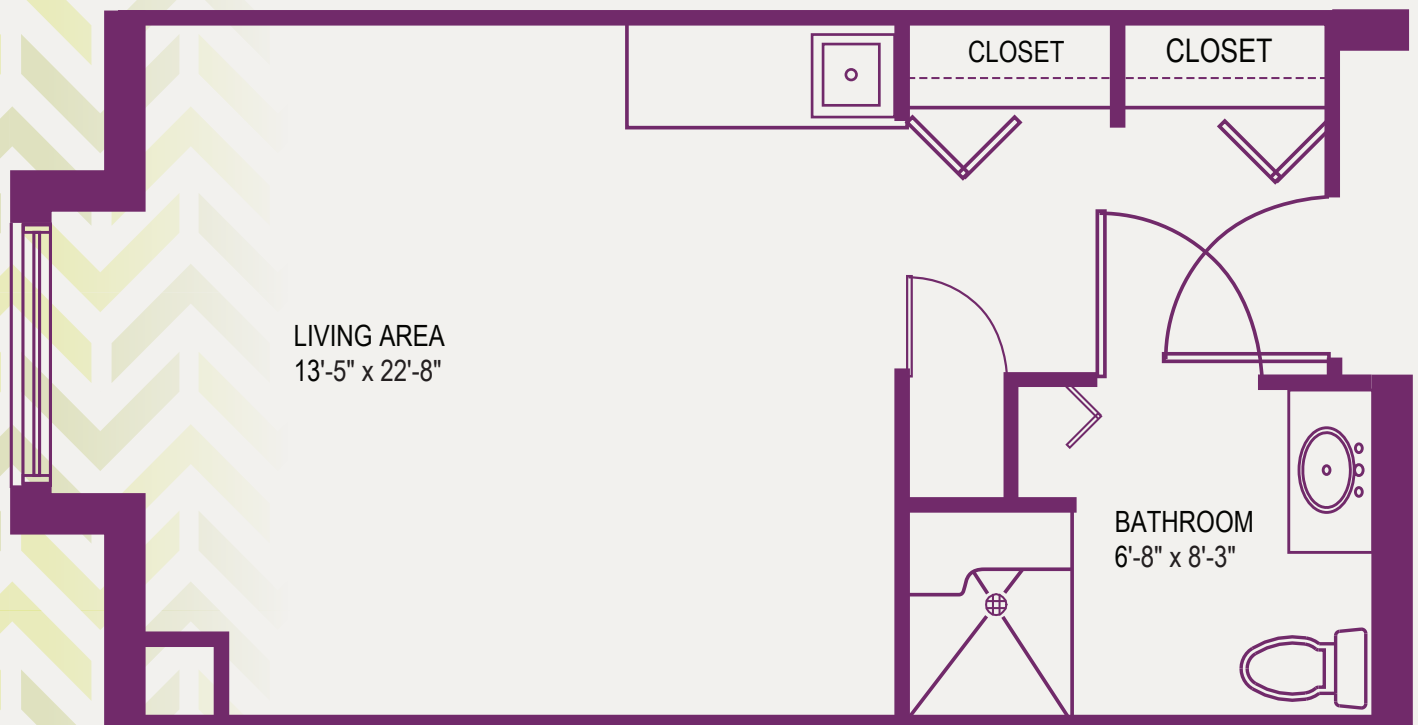

Feel Right at Home

JAMESON PLACE

EFFICIENCY

317 Square Feet

All dimensions are approximate.

JAMESON PLACE

3345 Wilmington Road
New Castle, PA 161051
UPMCSeniorCommunities.com

EQUAL HOUSING
OPPORTUNITY

1 BEDROOM

492 Square Feet

All dimensions are approximate.

JAMESON PLACE

3345 Wilmington Road
New Castle, PA 161051

UPMCSeniorCommunities.com

EQUAL HOUSING
OPPORTUNITY

SRLIV529659