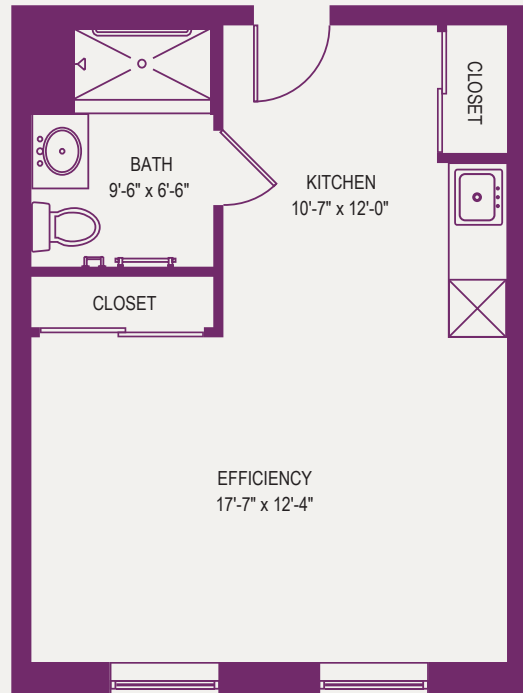

Feel Right at Home

VANADIUM WOODS VILLAGE

1 BEDROOM "B"
608 Square Feet

EFFICIENCY "H"
438 Square Feet

2 BEDROOM "A"
973 Square Feet

VANADIUM WOODS VILLAGE

50 Vanadium Road
Bridgeville, PA 15017

UPMCSeniorCommunities.com