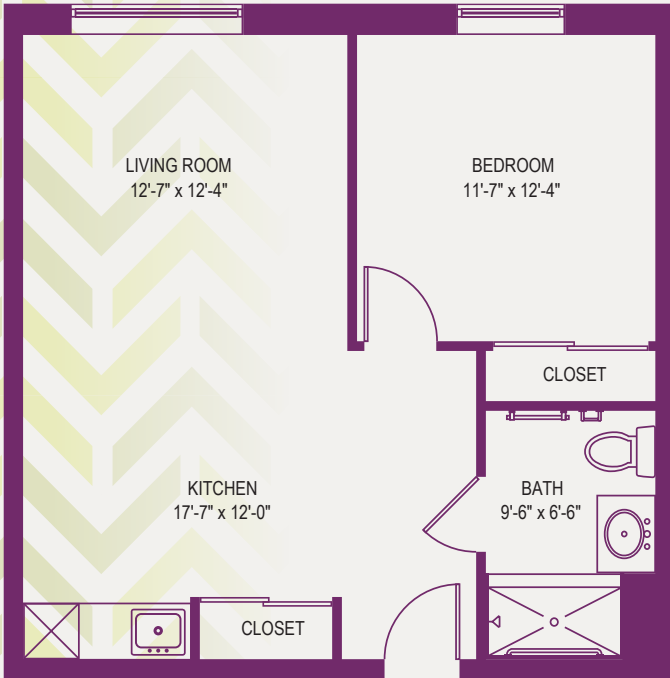

Feel Right at Home

VANADIUM WOODS VILLAGE

1 BEDROOM "B"
608 Square Feet

EFFICIENCY "H"
438 Square Feet

2 BEDROOM "A"
973 Square Feet

VANADIUM WOODS VILLAGE

50 Vanadium Road
Bridgeville, PA 15017

UPMCSeniorCommunities.com