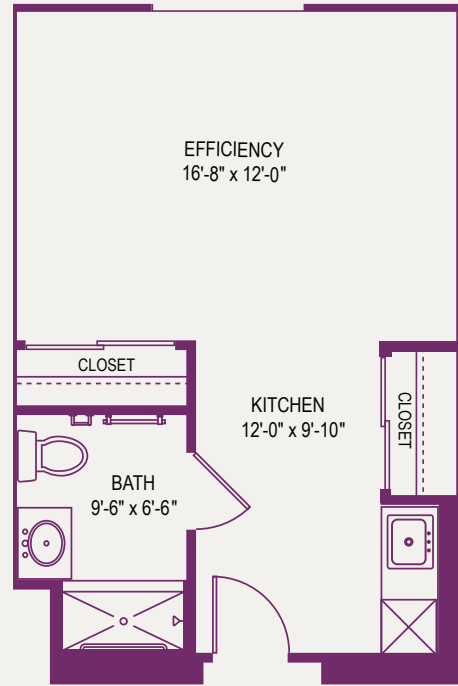

Feel Right at Home

STRABANE TRAILS VILLAGE

1 BEDROOM "I"
535 Square Feet

EFFICIENCY "D"
414 Square Feet

2 BEDROOM/2 BATH "S"
827 Square Feet

STRABANE TRAILS VILLAGE

317 Wellness Way
Washington, PA 15301
UPMCSeniorCommunities.com