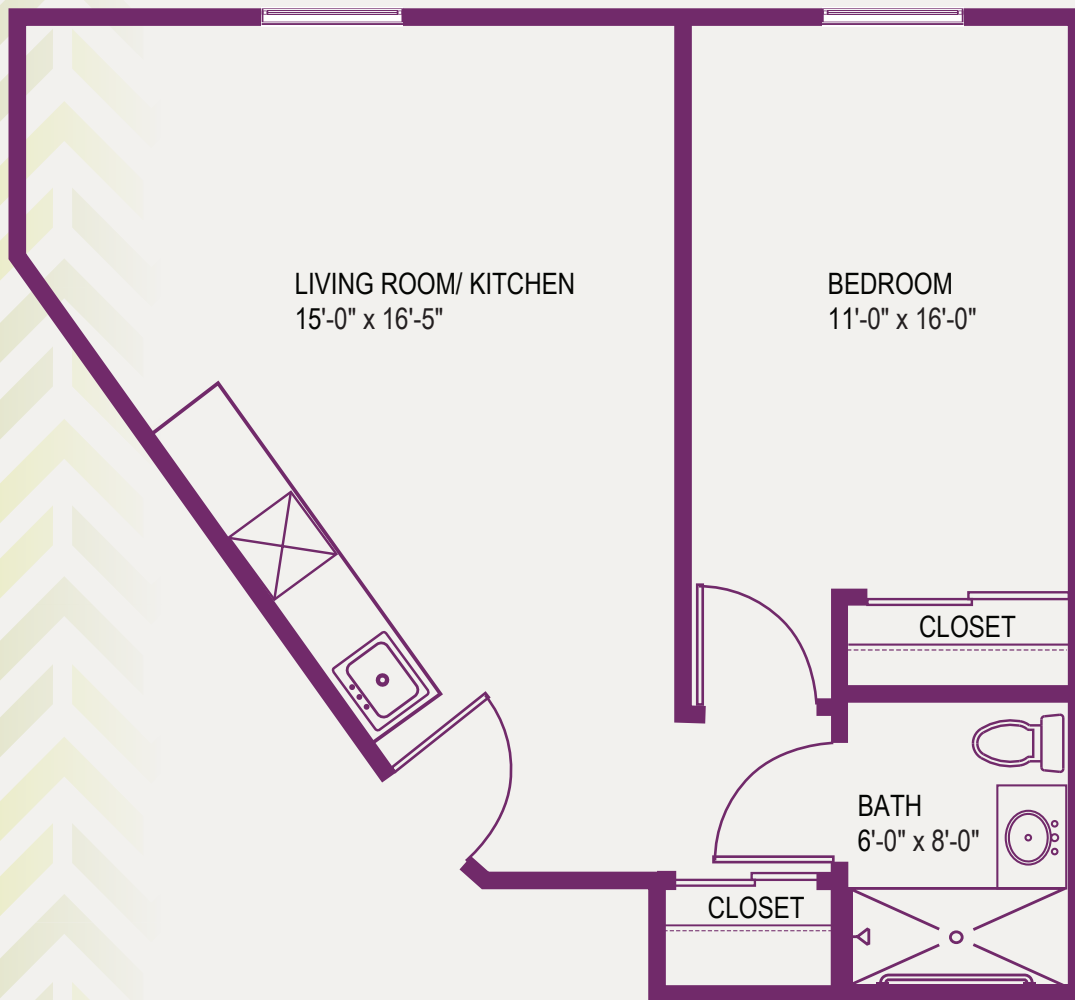

Feel Right at Home

SENECA HILLS VILLAGE

APARTMENT "K"
576 Square Feet

SENECA HILLS VILLAGE

5350 Saltsburg Road
Verona, PA 15147
UPMCSeniorCommunities.com

SRLIV529848 SR/JB 02/23 © 2023 UPMC

UPMC Senior Communities
1-800-324-5523 • UPMCSeniorCommunities.com

UPMC | **SENIOR COMMUNITIES**