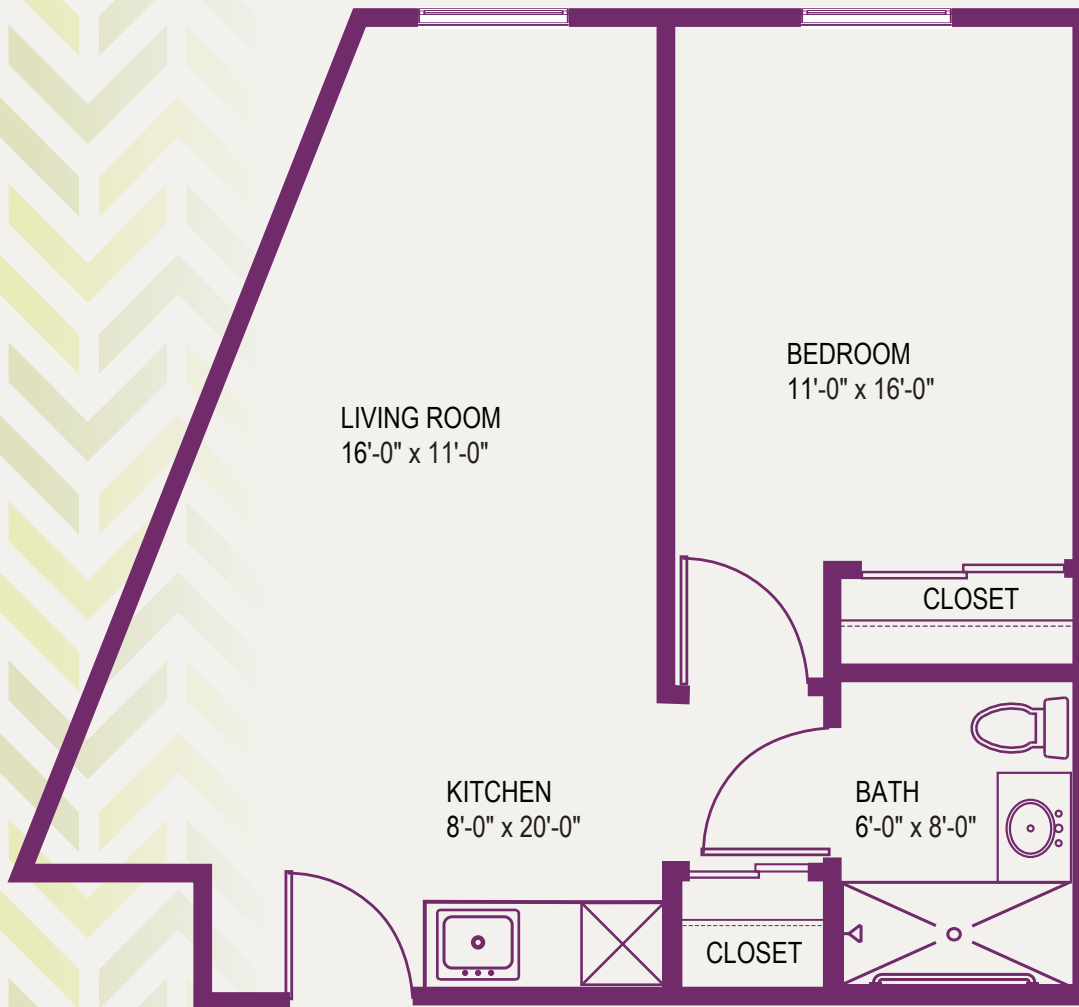

Feel Right at Home

SENECA HILLS VILLAGE

APARTMENT "J"
563 Square Feet

SENECA HILLS VILLAGE

5350 Saltsburg Road
Verona, PA 15147
UPMCSeniorCommunities.com

SRLIV529848 SR/JB 02/23 © 2023 UPMC

UPMC Senior Communities
1-800-324-5523 • UPMCSeniorCommunities.com

UPMC | **SENIOR COMMUNITIES**