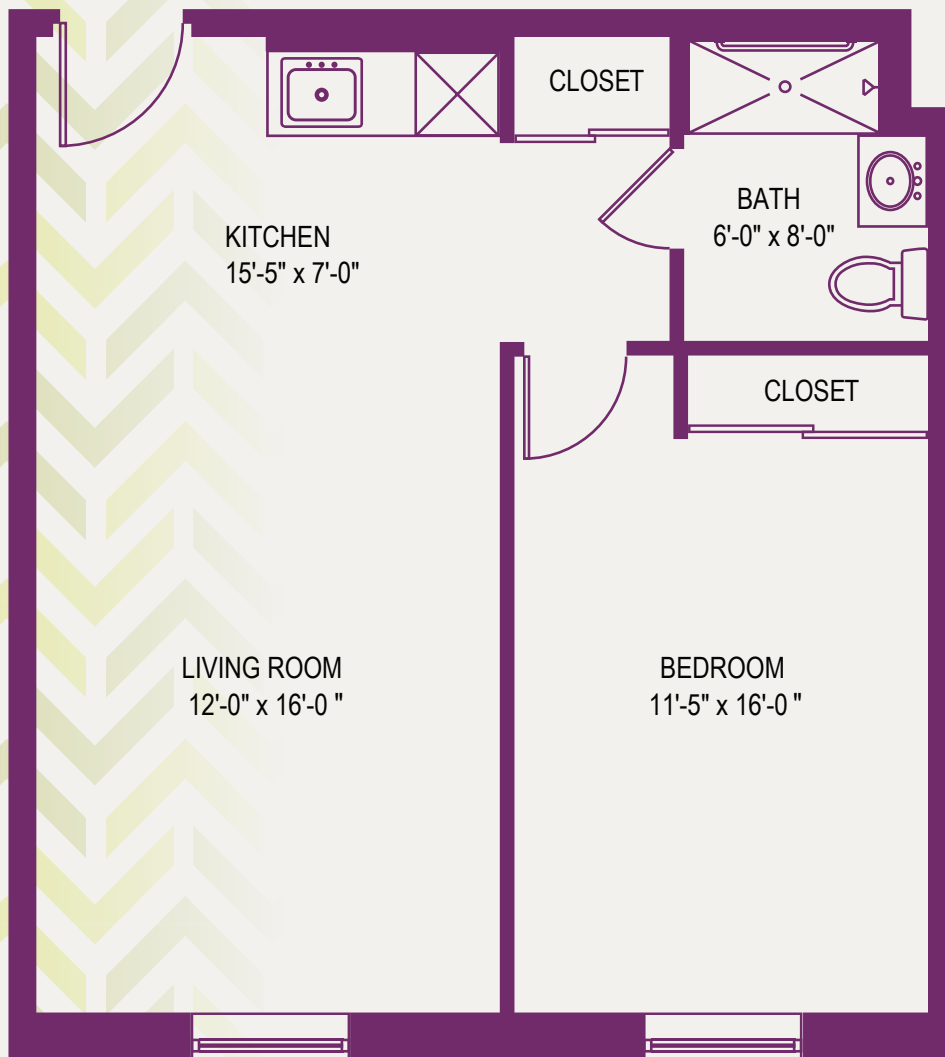

Feel Right at Home

SENECA HILLS VILLAGE

APARTMENT "I"
560 Square Feet

SENECA HILLS VILLAGE

5350 Saltsburg Road
Verona, PA 15147
UPMCSeniorCommunities.com

SRLIV529848 SR/JB 02/23 © 2023 UPMC

UPMC Senior Communities
1-800-324-5523 • UPMCSeniorCommunities.com

UPMC | **SENIOR COMMUNITIES**