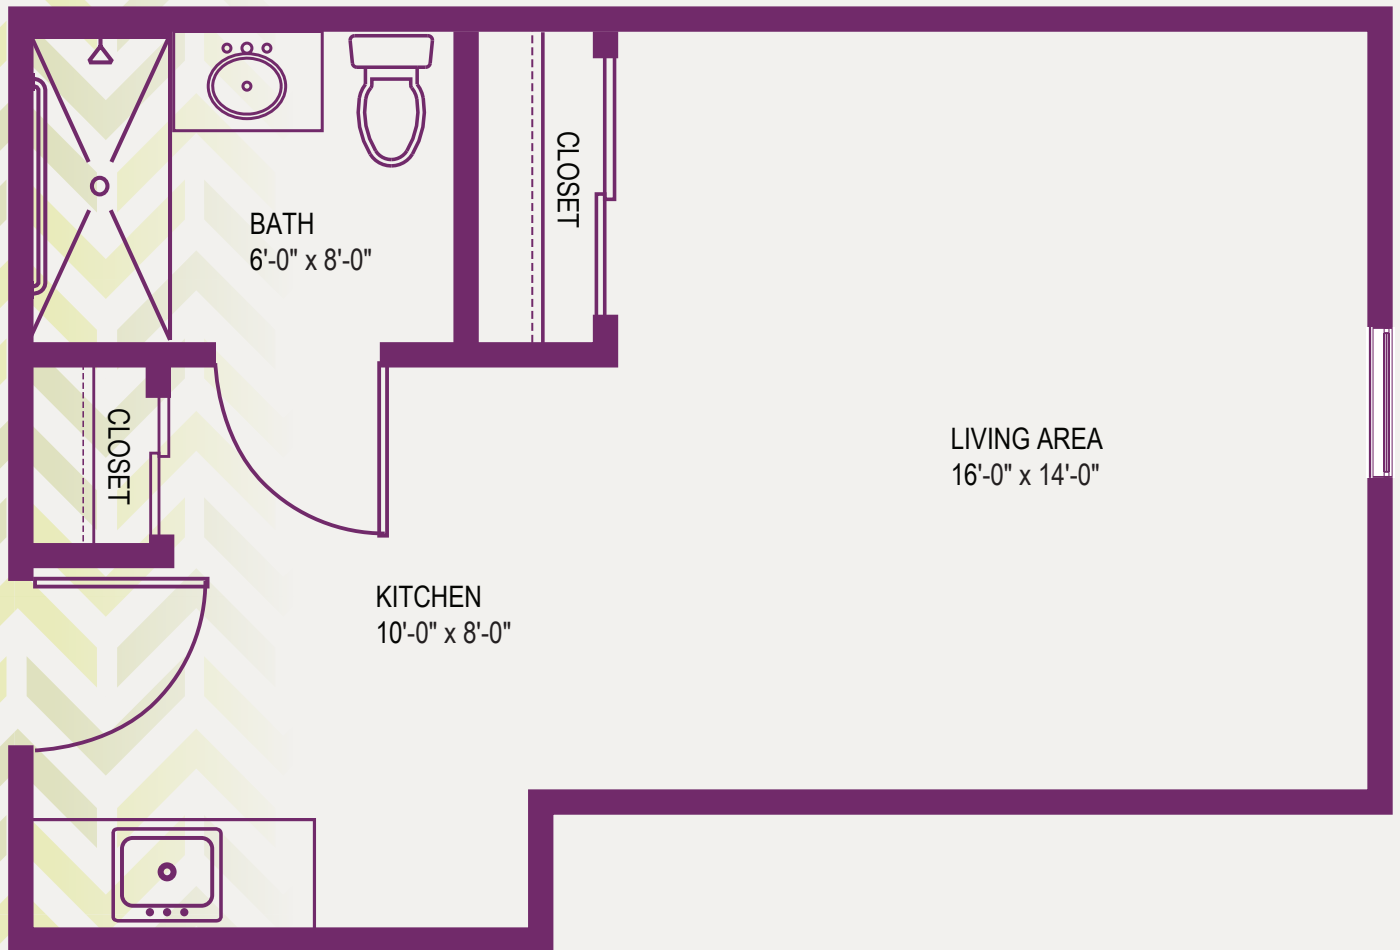

Feel Right at Home

SENECA HILLS VILLAGE

APARTMENT "A"
370 Square Feet

SENECA HILLS VILLAGE

5350 Saltsburg Road
Verona, PA 15147
UPMCSeniorCommunities.com

SRLIV529848 SR/JB 02/23 © 2023 UPMC

UPMC Senior Communities
1-800-324-5523 • UPMCSeniorCommunities.com

UPMC | **SENIOR COMMUNITIES**

Feel Right at Home

SENECA HILLS VILLAGE

APARTMENT "B"
438 Square Feet

SENECA HILLS VILLAGE

5350 Saltsburg Road
Verona, PA 15147
UPMCSeniorCommunities.com

SRLIV529848 SR/JB 02/23 © 2023 UPMC