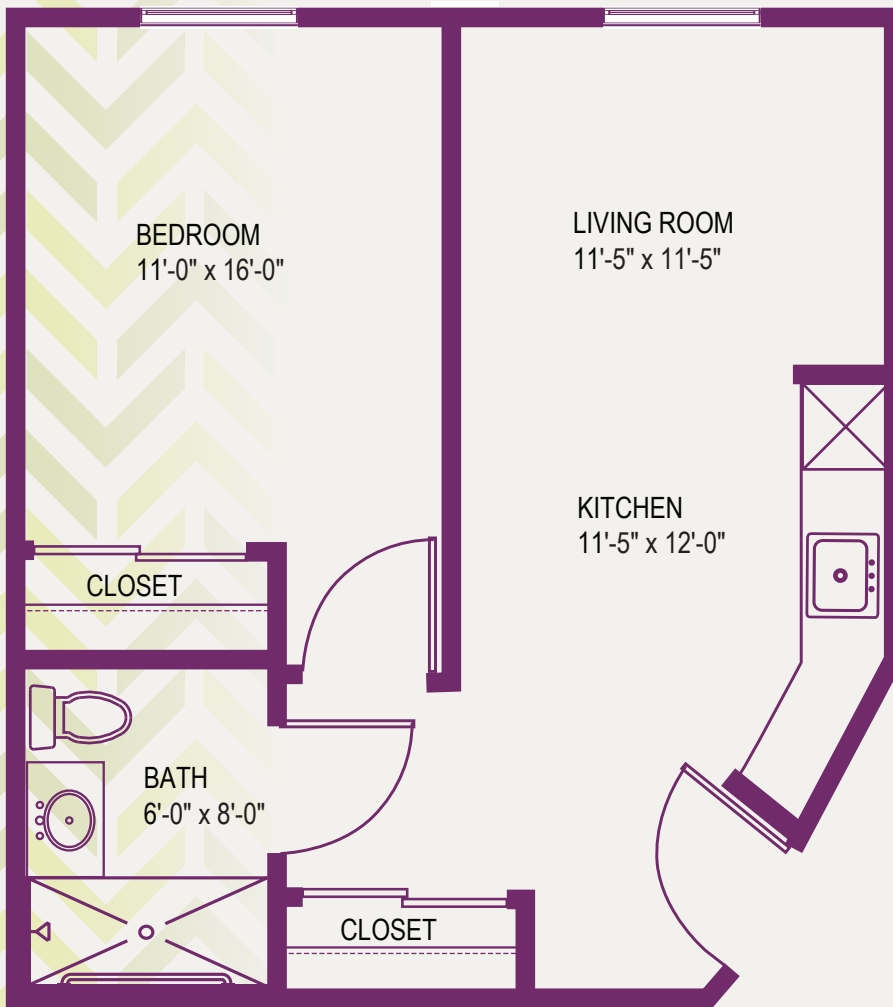

Feel Right at Home

SENECA HILLS VILLAGE

APARTMENT "F"
540 Square Feet

SENECA HILLS VILLAGE

5350 Saltsburg Road
Verona, PA 15147
UPMCSeniorCommunities.com

SRLIV529848 SR/JB 02/23 © 2023 UPMC

UPMC Senior Communities
1-800-324-5523 • UPMCSeniorCommunities.com

UPMC | **SENIOR COMMUNITIES**