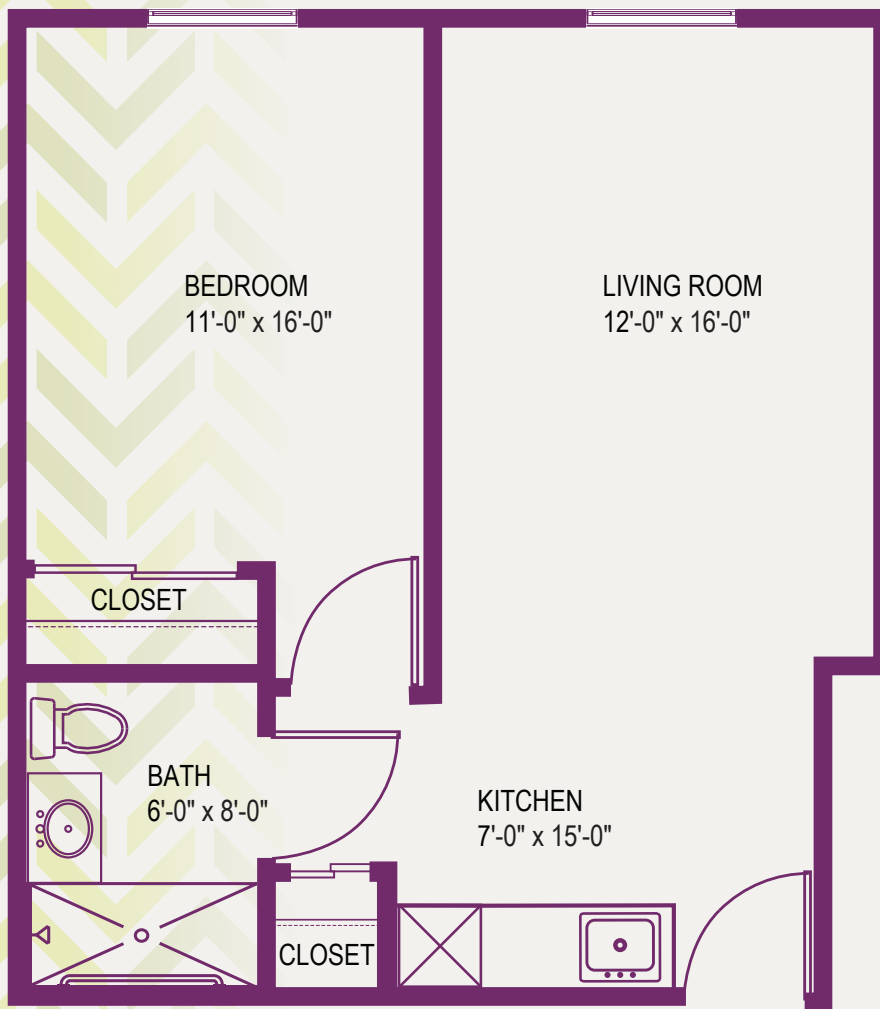

SRLIV529848 SR/JB 02/23 © 2023 UPMC

UPMC Senior Communities
1-800-324-5523 • UPMCSeniorCommunities.com

UPMC | **SENIOR COMMUNITIES**

Feel Right at Home

SENECA HILLS VILLAGE

APARTMENT "H" 555 Square Feet

SENECA HILLS VILLAGE