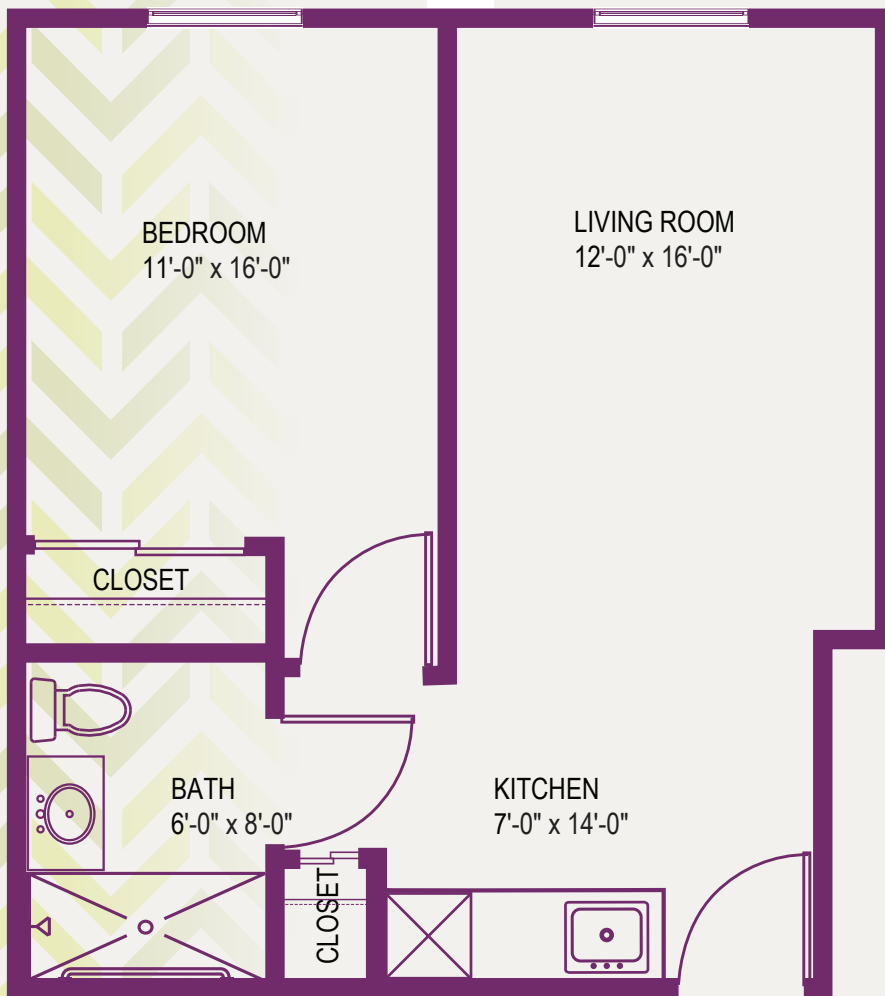

Feel Right at Home

SENECA HILLS VILLAGE

APARTMENT "G"
550 Square Feet

SENECA HILLS VILLAGE

5350 Saltsburg Road
Verona, PA 15147
UPMCSeniorCommunities.com

SRLIV529848 SR/JB 02/23 © 2023 UPMC

UPMC Senior Communities
1-800-324-5523 • UPMCSeniorCommunities.com

UPMC | **SENIOR COMMUNITIES**