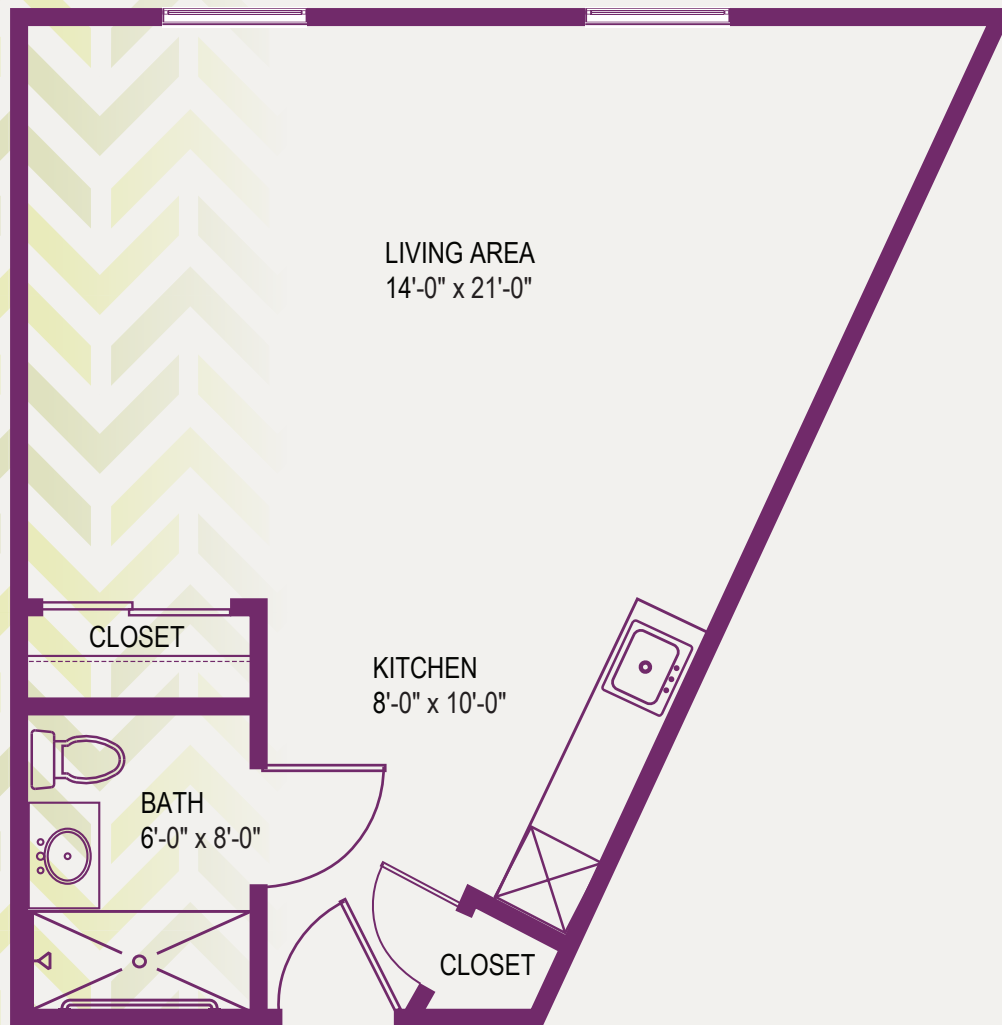

Feel Right at Home

SENECA HILLS VILLAGE

APARTMENT "C"
454 Square Feet

SENECA HILLS VILLAGE

5350 Saltsburg Road
Verona, PA 15147
UPMCSeniorCommunities.com

SRLIV529848 SR/JB 02/23 © 2023 UPMC

UPMC Senior Communities
1-800-324-5523 • UPMCSeniorCommunities.com

UPMC | **SENIOR COMMUNITIES**