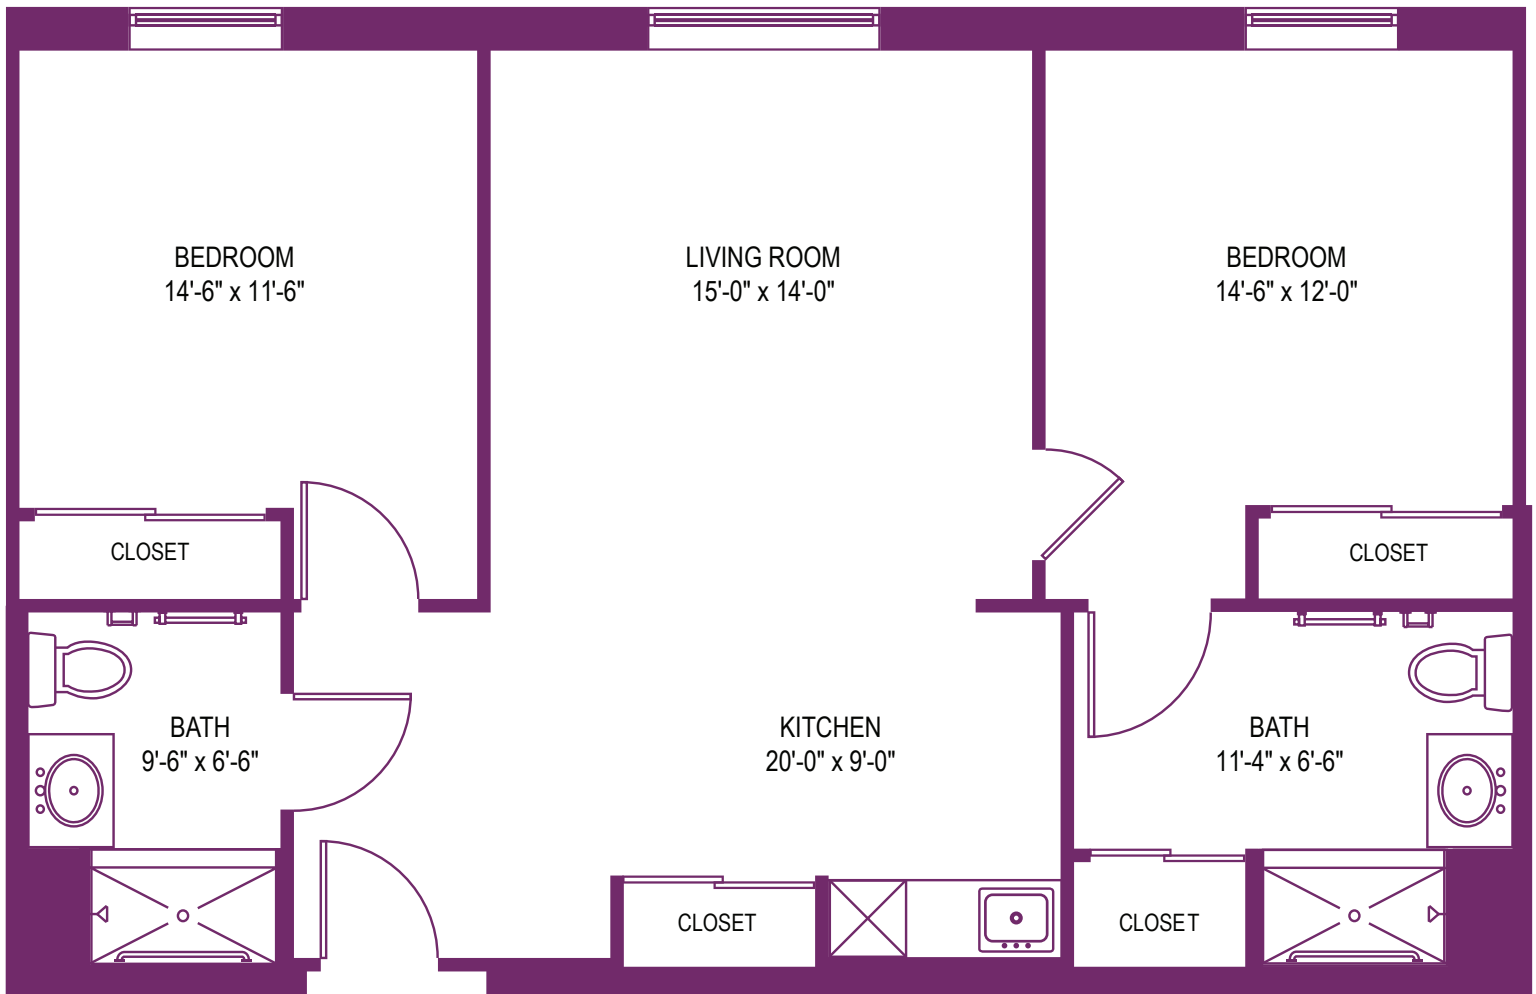

HAMPTON FIELDS VILLAGE

2 BEDROOM "P"

949 Square Feet

HAMPTON FIELDS VILLAGE

4480 Mt. Royal Blvd.
Allison Park, PA 15107
UPMCSeniorCommunities.com

SRLIV501866 SR/NC 12/16

© 2016 UPMC

UPMC
LIFE CHANGING MEDICINE