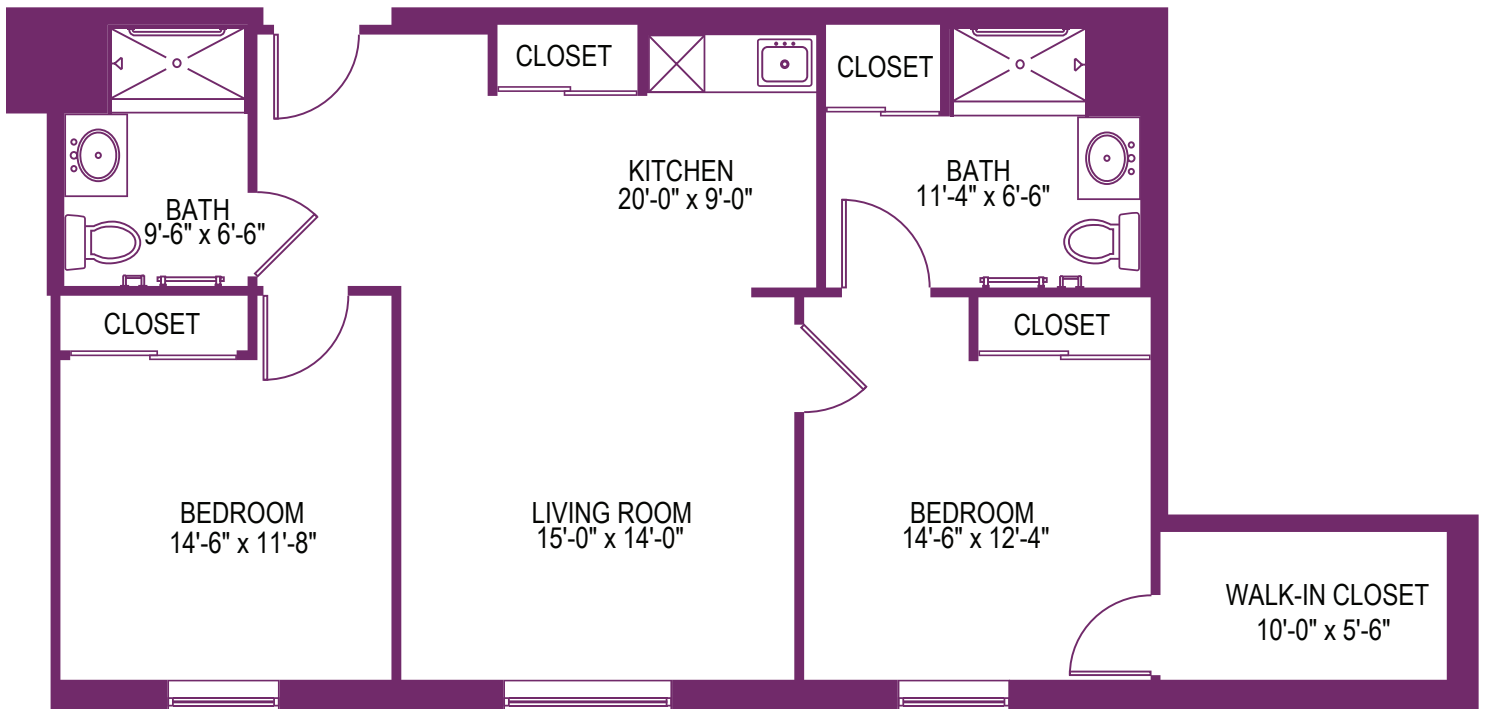

FEEL RIGHT
AT HOME

UPMC | SENIOR
COMMUNITIES

HAMPTON FIELDS VILLAGE

2 BEDROOM/WALK-IN CLOSET "R"

1009 Square Feet

HAMPTON FIELDS VILLAGE

4480 Mt. Royal Blvd.
Allison Park, PA 151017
UPMCSeniorCommunities.com

SRLIV501866 SR/NC 12/16

© 2016 UPMC

UPMC
LIFE CHANGING MEDICINE