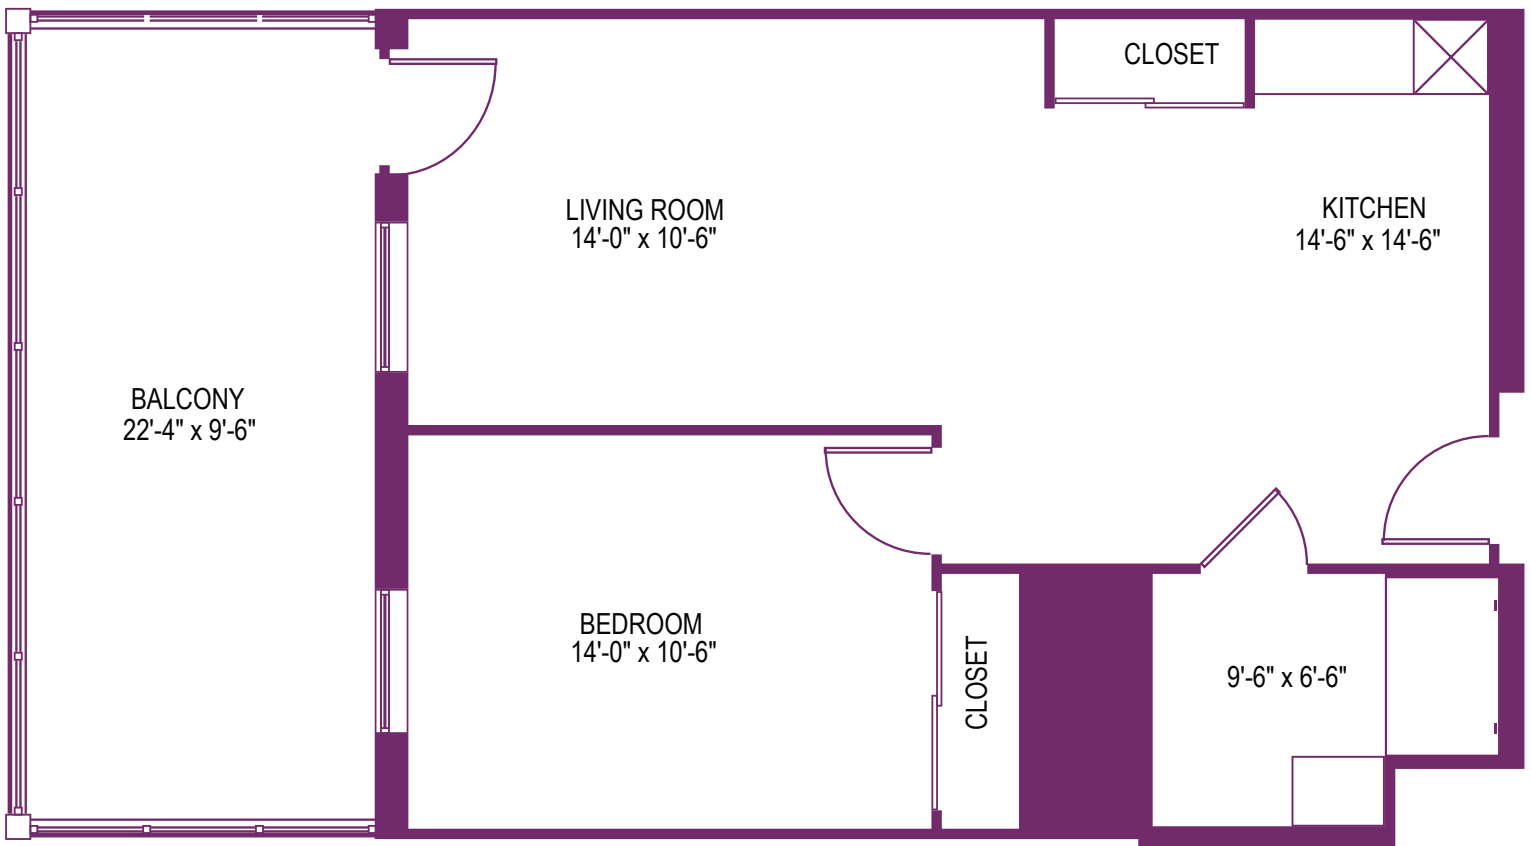

FEEL RIGHT
AT HOME

UPMC | SENIOR
COMMUNITIES

HAMPTON FIELDS VILLAGE

1 BEDROOM/BALCONY "N"

649 Square Feet

HAMPTON FIELDS VILLAGE

4480 Mt. Royal Blvd.
Allison Park, PA 151017
UPMCSeniorCommunities.com

SRLIV501866 SR/NC 12/16

© 2016 UPMC

UPMC
LIFE CHANGING MEDICINE

FEEL RIGHT
AT HOME

UPMC | SENIOR
COMMUNITIES

HAMPTON FIELDS VILLAGE

1 BEDROOM UNIT "I"

535 Square Feet

HAMPTON FIELDS VILLAGE