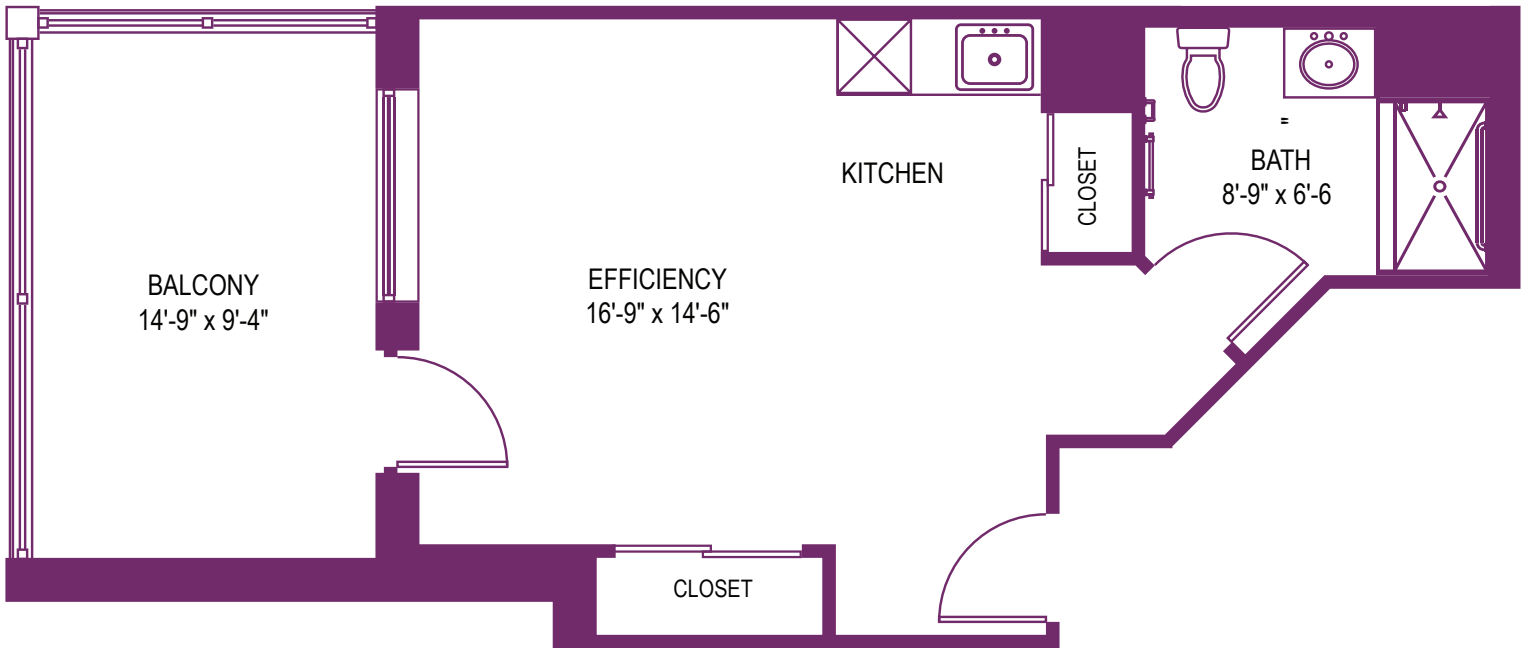

FEEL RIGHT
AT HOME

UPMC | SENIOR
COMMUNITIES

HAMPTON FIELDS VILLAGE

EFFICIENCY/BALCONY "C"

402 Square Feet

HAMPTON FIELDS VILLAGE

4480 Mt. Royal Blvd.
Allison Park, PA 151017
UPMCSeniorCommunities.com

SRLIV501866 SR/NC 12/16