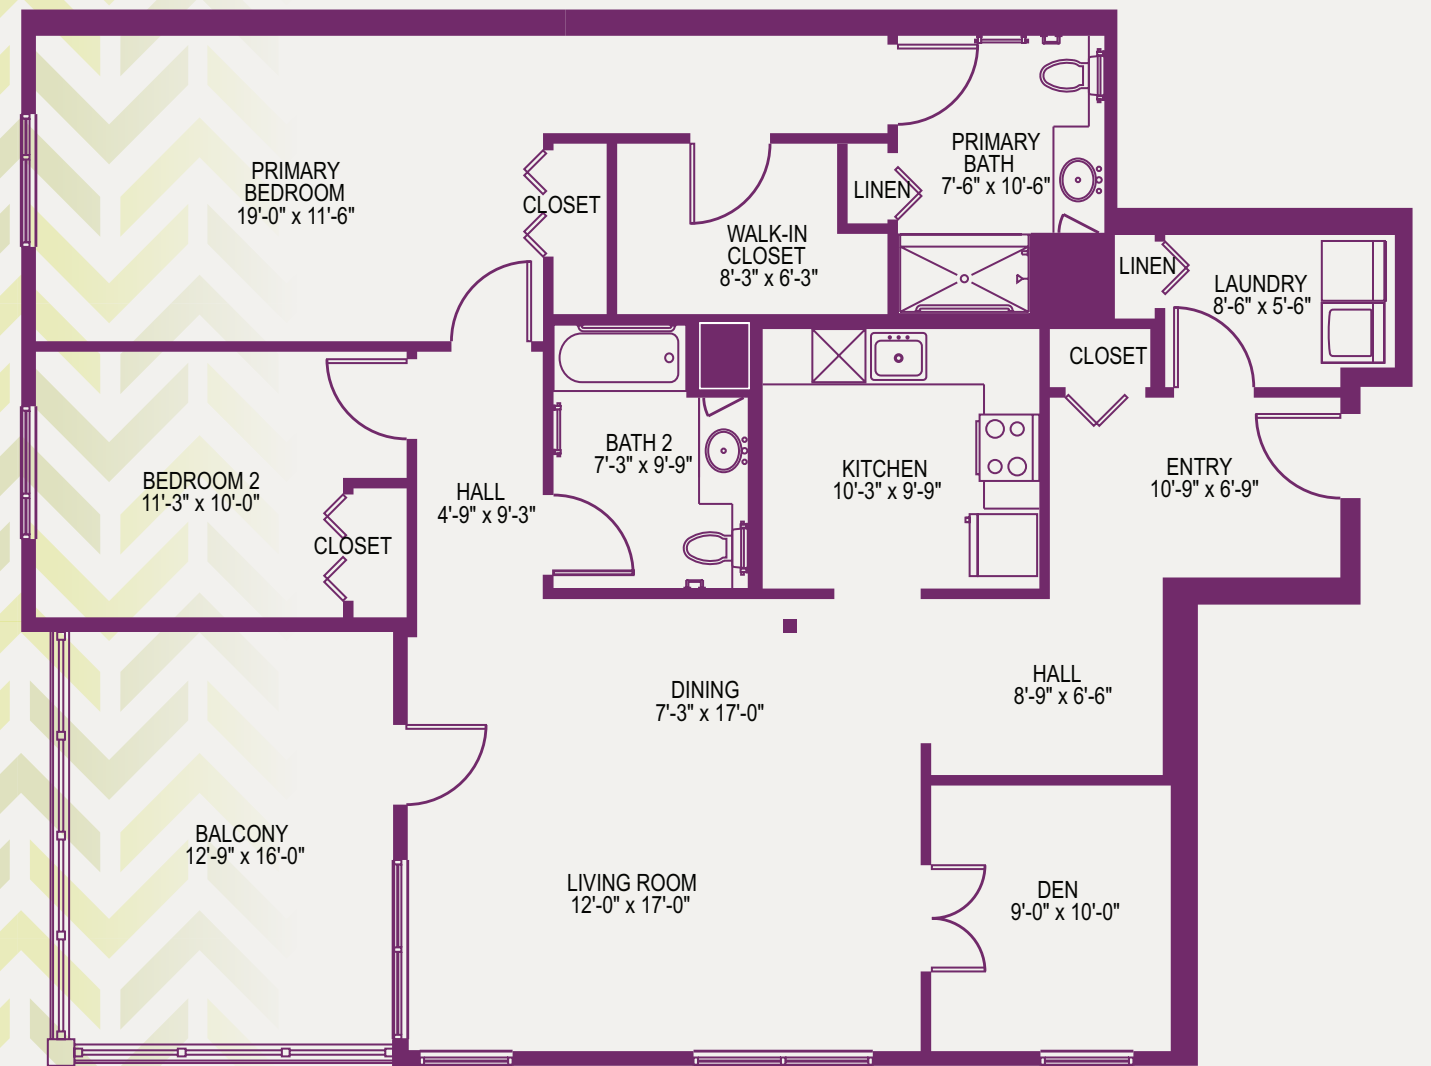

UPMC | **SENIOR COMMUNITIES**

Feel Right at Home

CUMBERLAND WOODS VILLAGE VILLA "P1" 2 BEDROOMS/2 BATHS/DEN/BALCONY 1555 Square Feet

CUMBERLAND WOODS VILLAGE
700 Cumberland Woods Drive
Allison Park, PA 15101
UPMCSeniorCommunities.com

 UPMC Senior Communities
1-800-324-5523 • UPMCSeniorCommunities.com
SR/LIV529655 SR/JB FEBRUARY 15, 2023 1:16 PM © 2023 UPMC

UPMC SENIOR COMMUNITIES

Feel Right at Home

CUMBERLAND WOODS VILLAGE VILLA "P1" 2 BEDROOMS/2 BATHS/DEN/BALCONY 1555 Square Feet