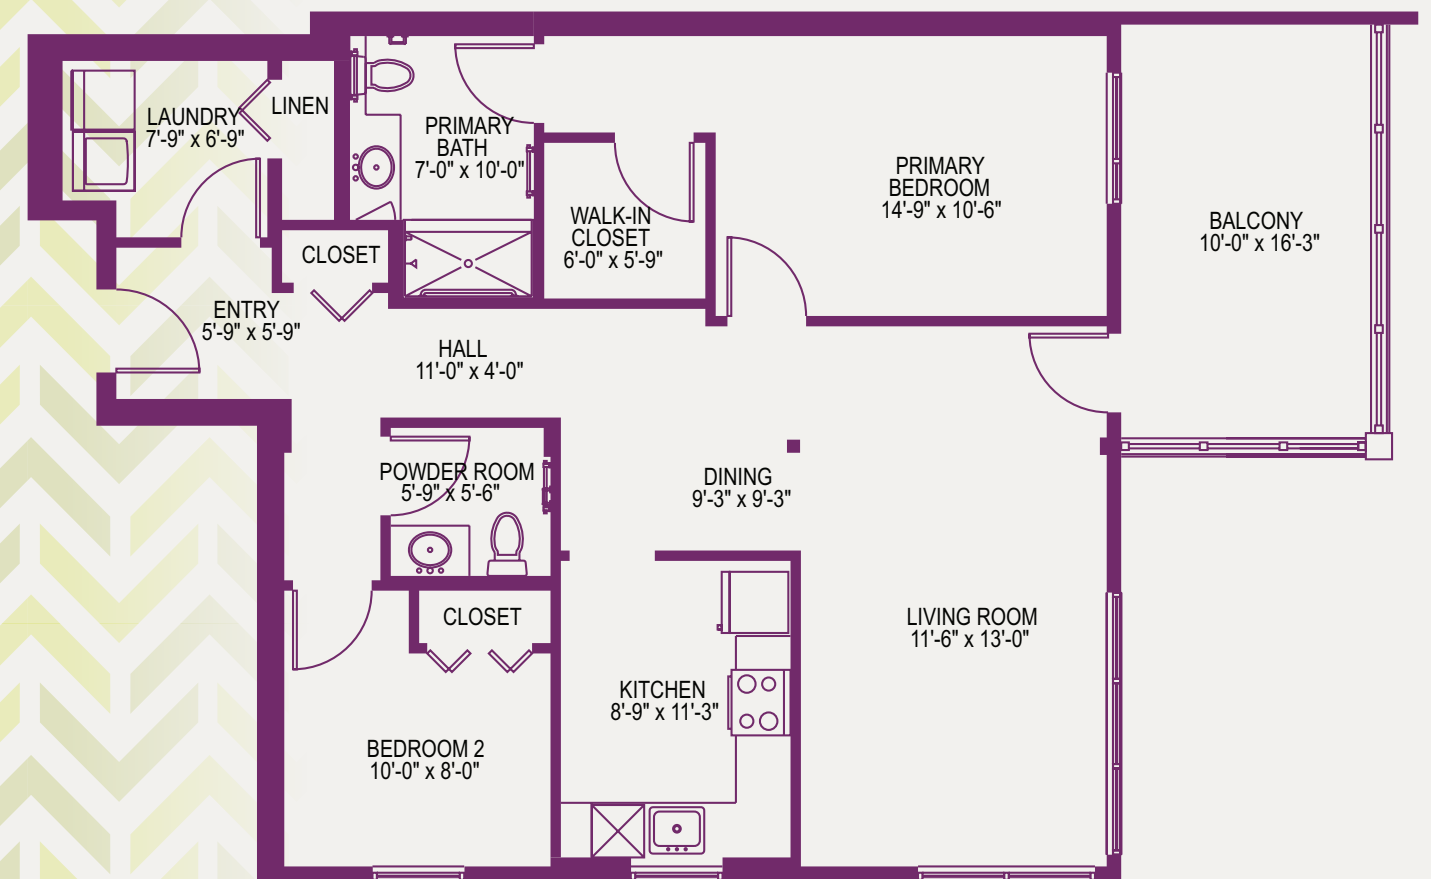

2 BEDROOMS/1.5 BATHS/BALCONY

1155 Square Feet

Feel Right at Home

CUMBERLAND WOODS VILLAGE

VILLA "N3"

2 BEDROOMS/1.5 BATHS/BALCONY

1155 Square Feet

CUMBERLAND WOODS VILLAGE