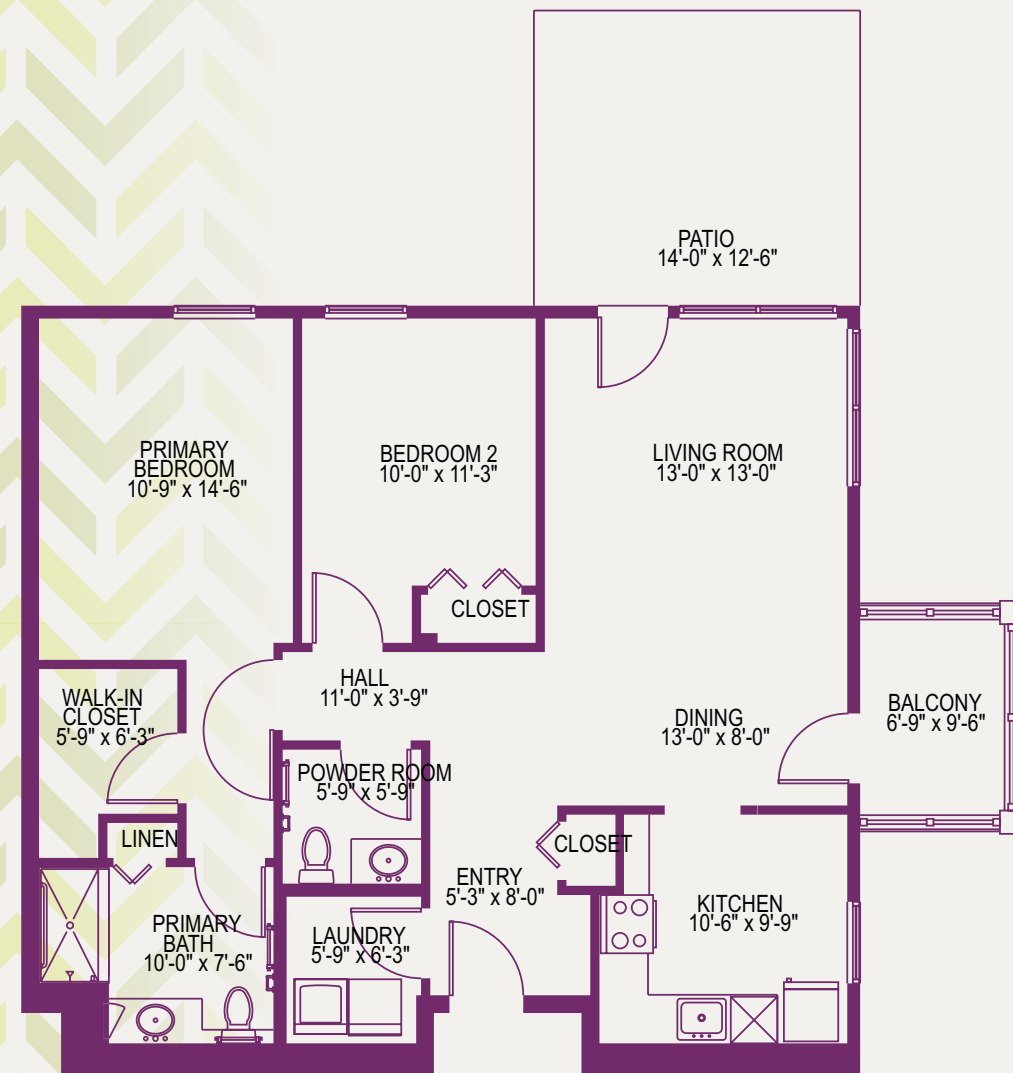

Feel Right at Home

CUMBERLAND WOODS VILLAGE
VILLA "L3"
2 BEDROOMS/1.5 BATHS/BALCONY/PATIO
1145 Square Feet

CUMBERLAND WOODS VILLAGE
700 Cumberland Woods Drive
Allison Park, PA 15101
UPMCSeniorCommunities.com

UPMC Senior Communities
1-800-324-5523 • UPMCSeniorCommunities.com
SR/LIV529655 SR/JB FEBRUARY 15, 2023 1:16 PM © 2023 UPMC

UPMC | SENIOR COMMUNITIES