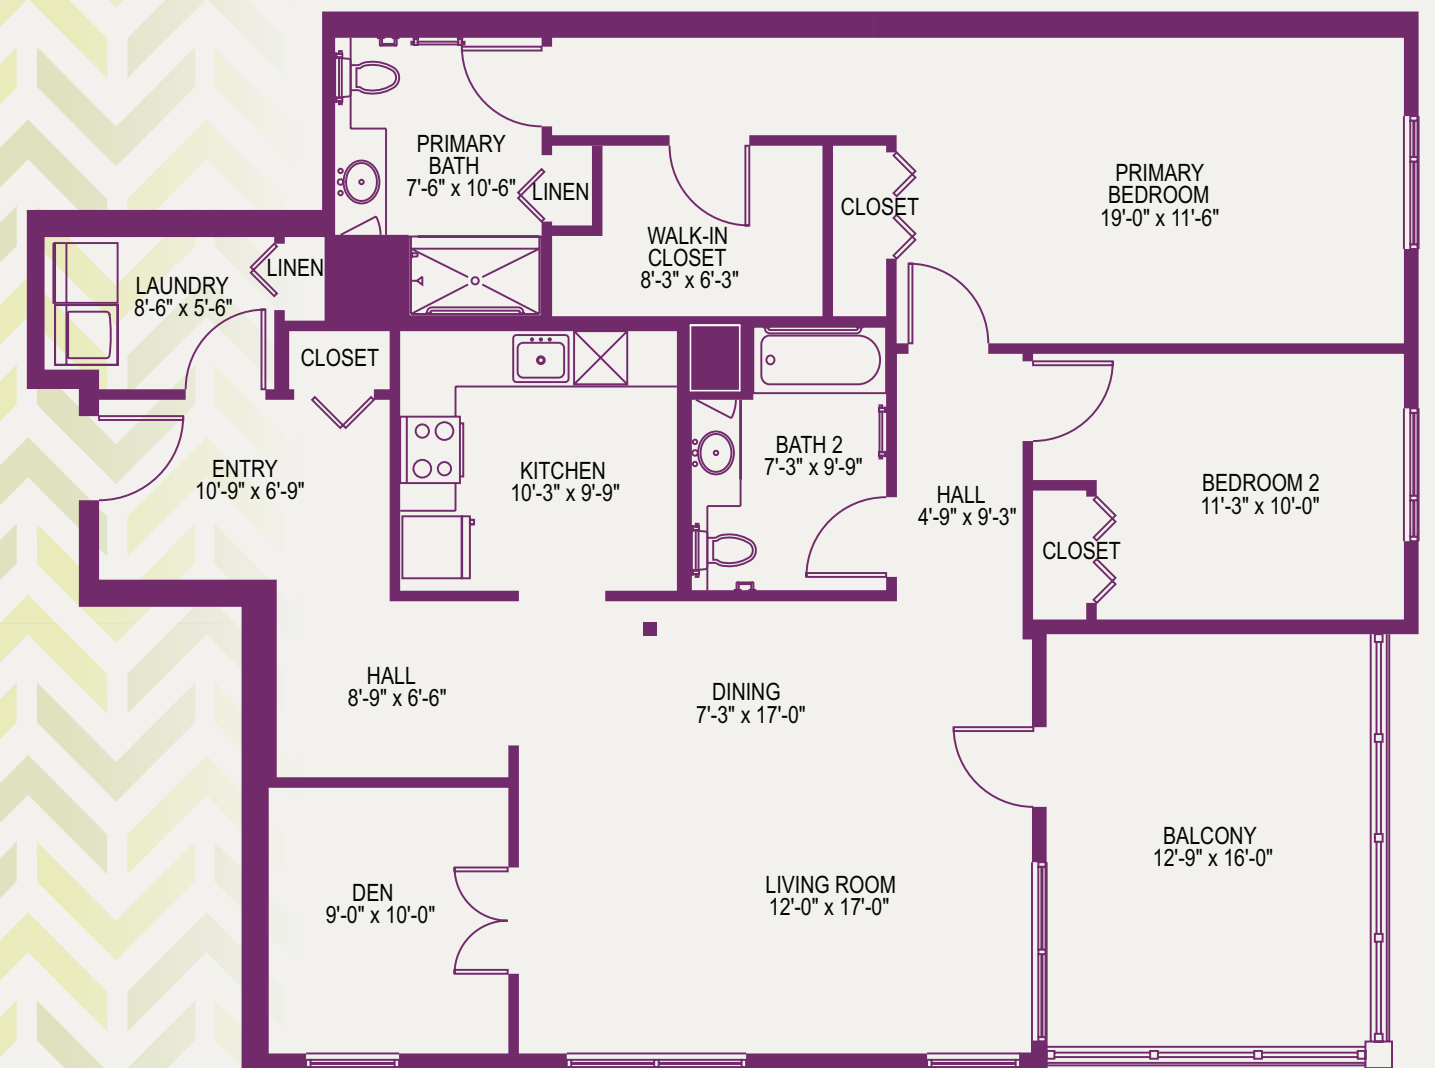

UPMC SENIOR COMMUNITIES

Feel Right at Home

CUMBERLAND WOODS VILLAGE
VILLA "P3"
2 BEDROOMS/2 BATHS/DEN/BALCONY
1555 Square Feet

CUMBERLAND WOODS VILLAGE
700 Cumberland Woods Drive
Allison Park, PA 15101
UPMCSeniorCommunities.com

 UPMC Senior Communities
1-800-324-5523 • UPMCSeniorCommunities.com
SR/LIV529655 SR/JB FEBRUARY 15, 2023 1:16 PM © 2023 UPMC

UPMC SENIOR COMMUNITIES

Feel Right at Home

CUMBERLAND WOODS VILLAGE
VILLA "P3"
2 BEDROOMS/2 BATHS/DEN/BALCONY
1555 Square Feet