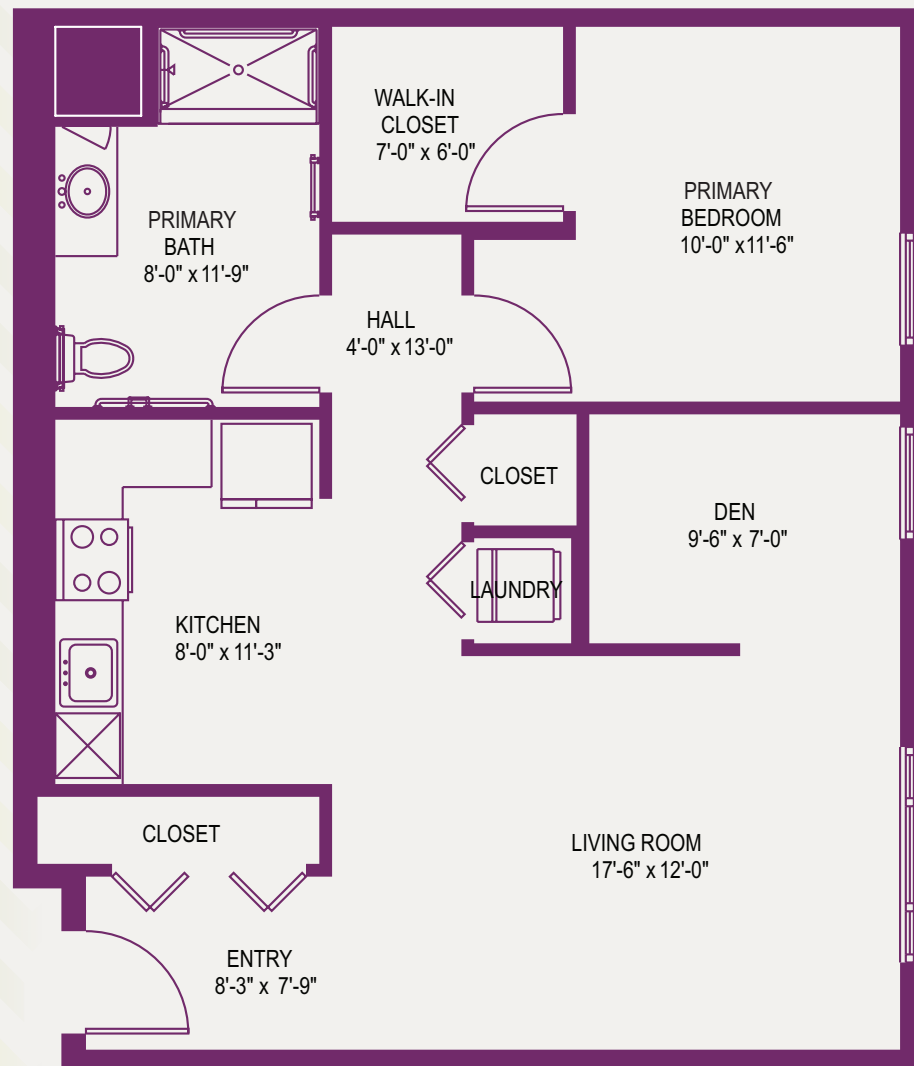

Feel Right at Home

CUMBERLAND WOODS VILLAGE
COMMONS "A"
890 Square Feet
(Wheelchair accessible)

CUMBERLAND WOODS VILLAGE
700 Cumberland Woods Drive
Allison Park, PA 15101
UPMCSeniorCommunities.com

UPMC Senior Communities
1-800-324-5523 • UPMCSeniorCommunities.com
SR/LIV529655 SR/JB FEBRUARY 15, 2023 1:16 PM © 2023 UPMC

UPMC | SENIOR COMMUNITIES