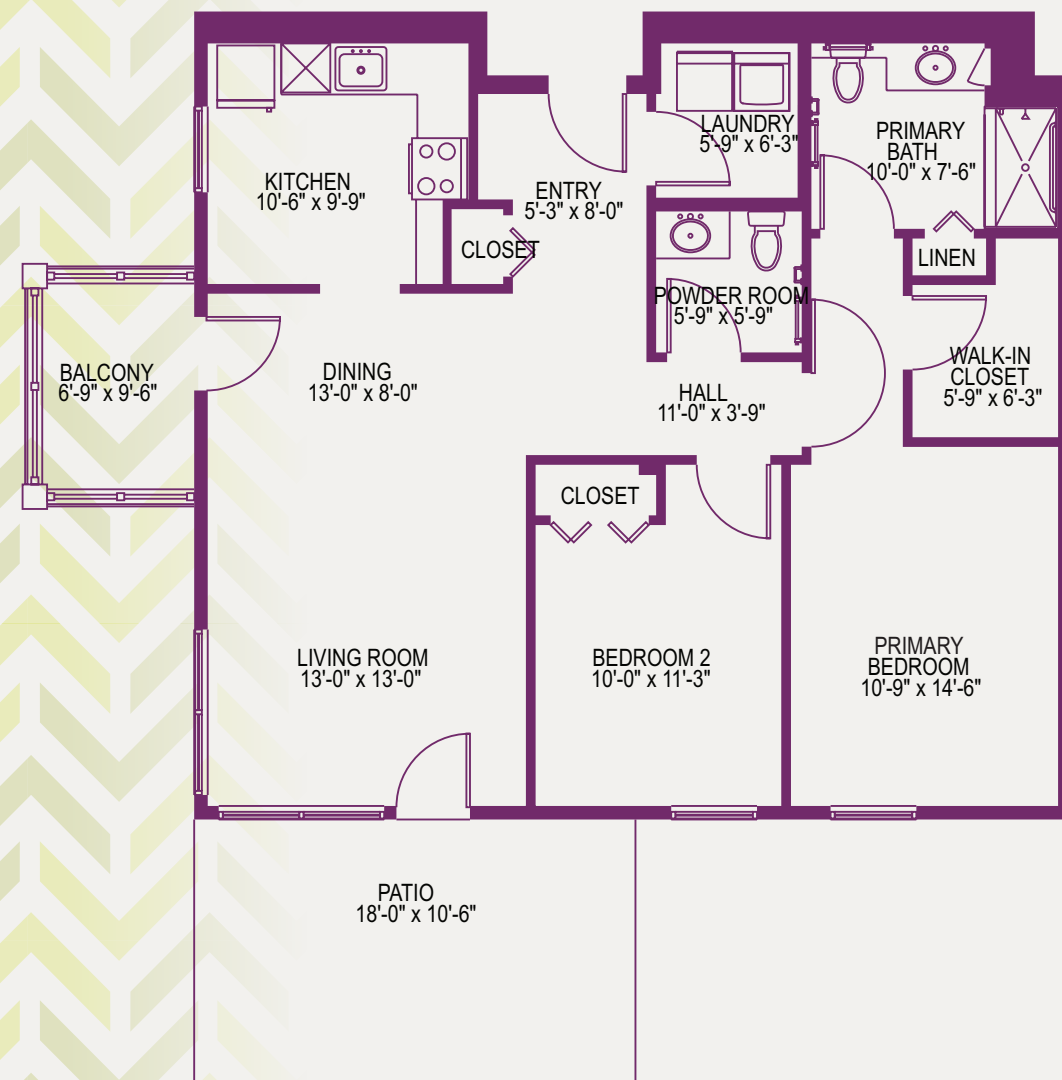

UPMC | SENIOR COMMUNITIES

Feel Right at Home

CUMBERLAND WOODS VILLAGE
VILLA "L1"
2 BEDROOMS/1.5 BATHS/BALCONY/PATIO
1145 Square Feet

Feel Right at Home

CUMBERLAND WOODS VILLAGE
VILLA "L1"
2 BEDROOMS/1.5 BATHS/BALCONY/PATIO
1145 Square Feet