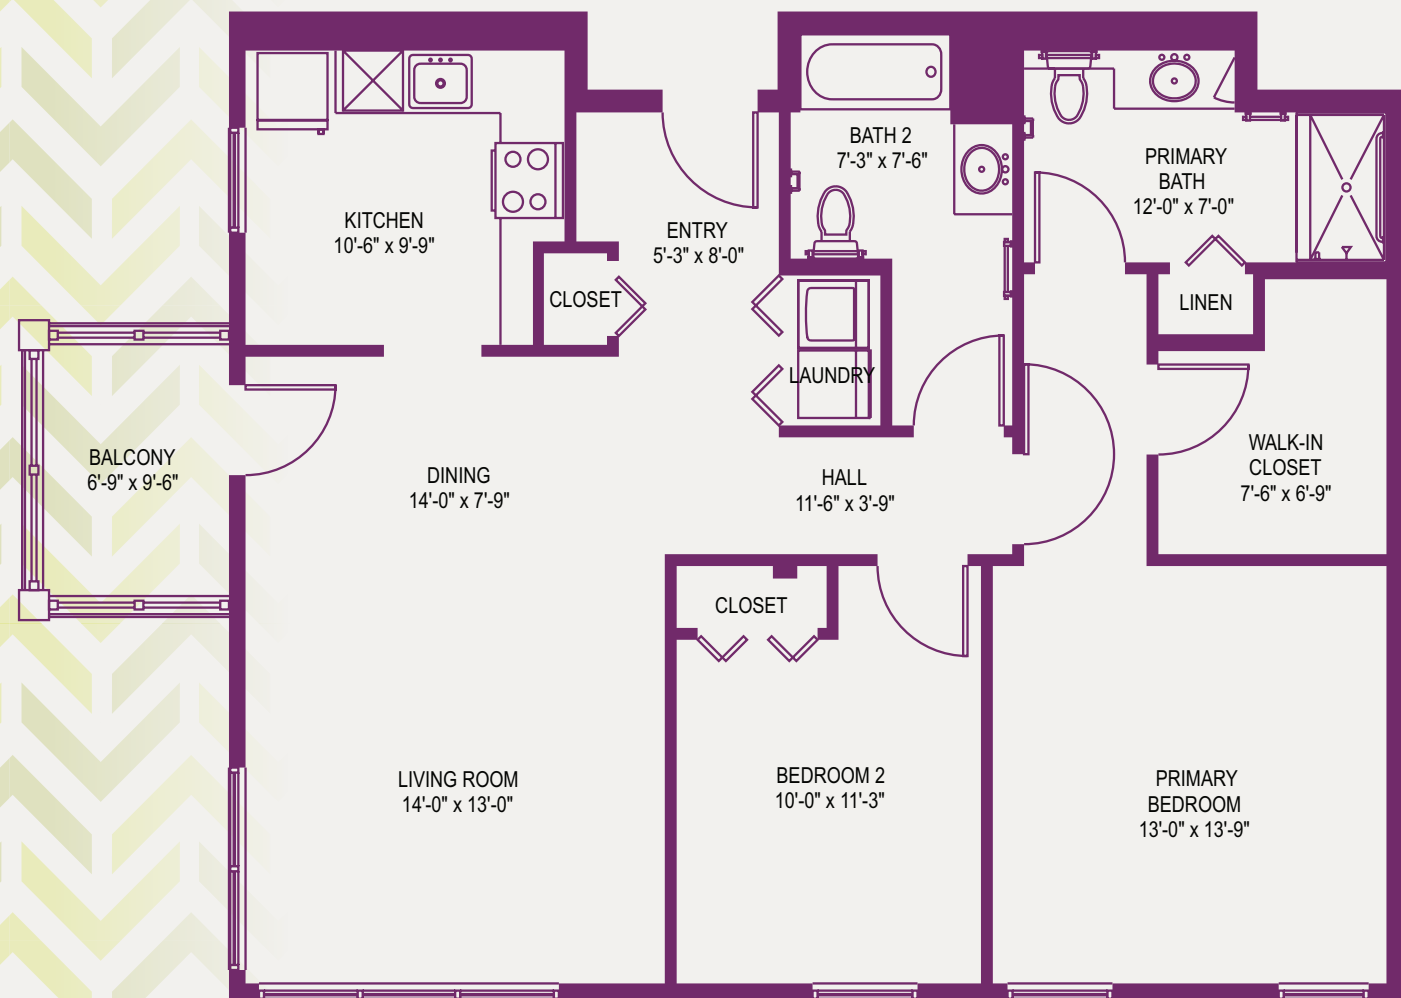

UPMC | SENIOR COMMUNITIES

Feel Right at Home

CUMBERLAND WOODS VILLAGE
VILLA "O-1"
2 BEDROOMS/2 BATHS/BALCONY
1240 Square Feet

CUMBERLAND WOODS VILLAGE
700 Cumberland Woods Drive
Allison Park, PA 15101
UPMCSeniorCommunities.com