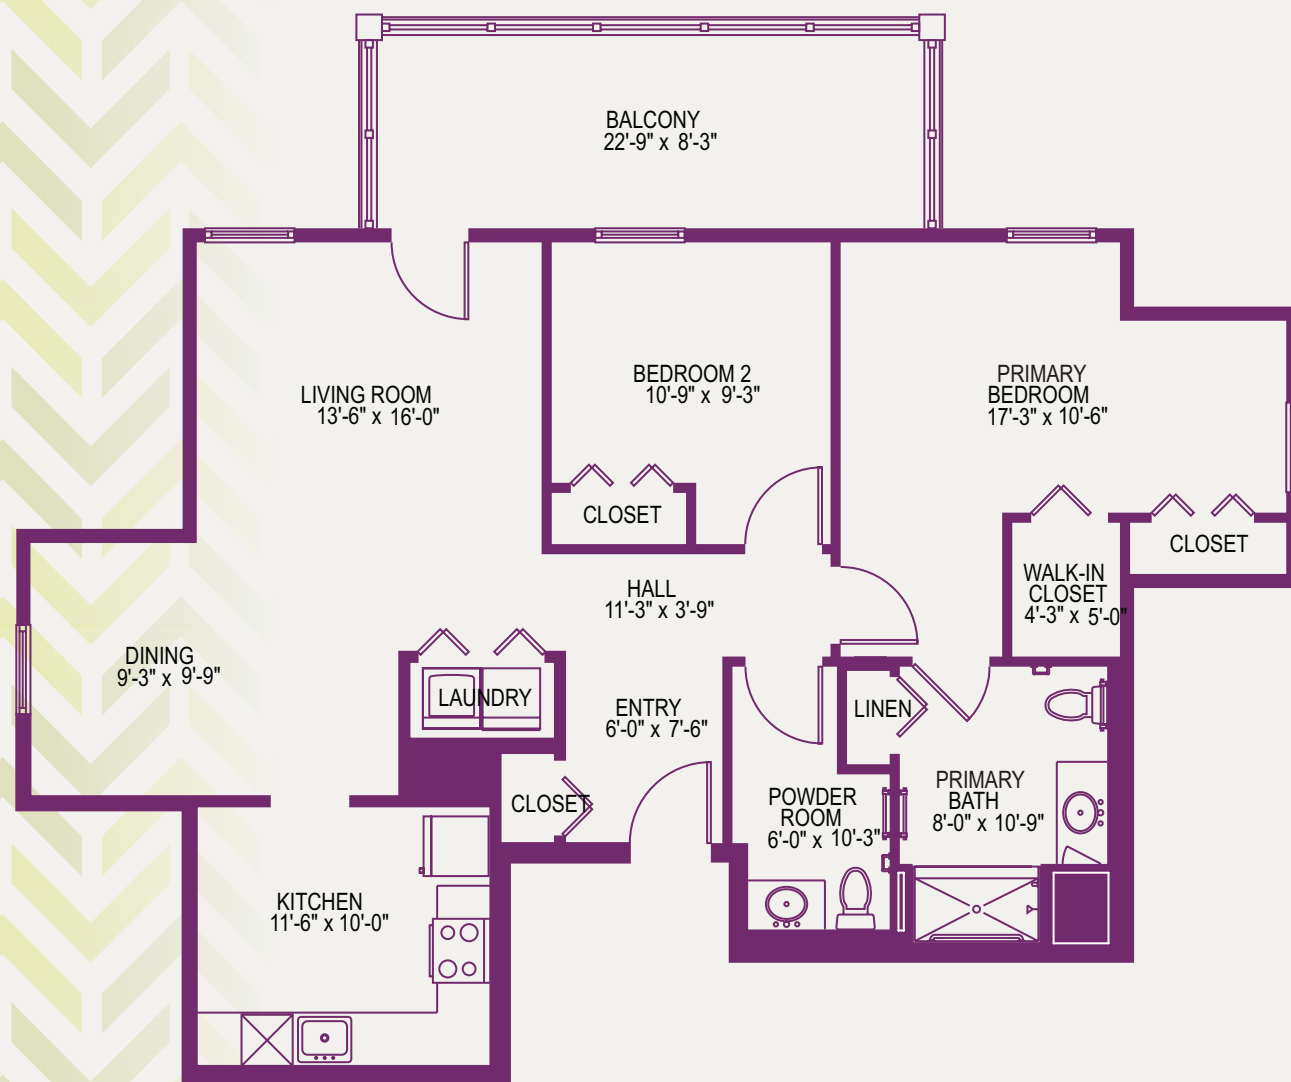

UPMC | SENIOR COMMUNITIES

Feel Right at Home

CUMBERLAND WOODS VILLAGE
COMMONS "I"
2 BEDROOMS/1.5 BATHS/BALCONY
1190 Square Feet

CUMBERLAND WOODS VILLAGE
700 Cumberland Woods Drive
Allison Park, PA 15101
UPMCSeniorCommunities.com