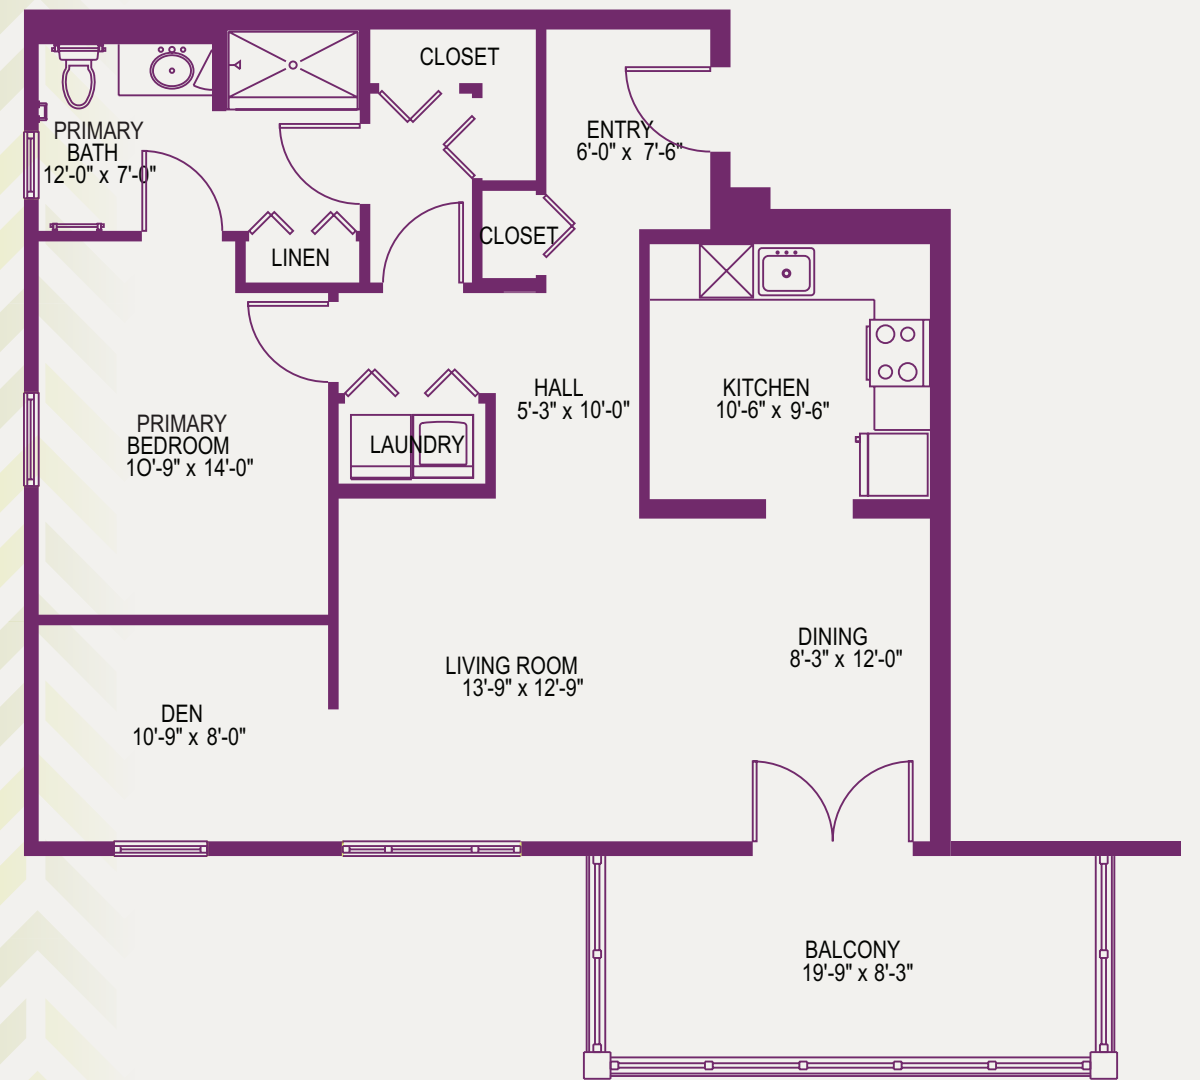

 UPMC Senior Communities
1-800-324-5523 • UPMCSeniorCommunities.com
SR/LIV529655 SR/JB FEBRUARY 15, 2023 1:16 PM © 2023 UPMC

UPMC | **SENIOR COMMUNITIES**

Feel Right at Home

CUMBERLAND WOODS VILLAGE
COMMONS "B"
1 BEDROOM/1 BATH/DEN/BALCONY
1010 Square Feet

Feel Right at Home

CUMBERLAND WOODS VILLAGE
COMMONS "B"
1 BEDROOM/1 BATH/DEN/BALCONY
1010 Square Feet

CUMBERLAND WOODS VILLAGE
700 Cumberland Woods Drive
Allison Park, PA 15101
UPMCSeniorCommunities.com