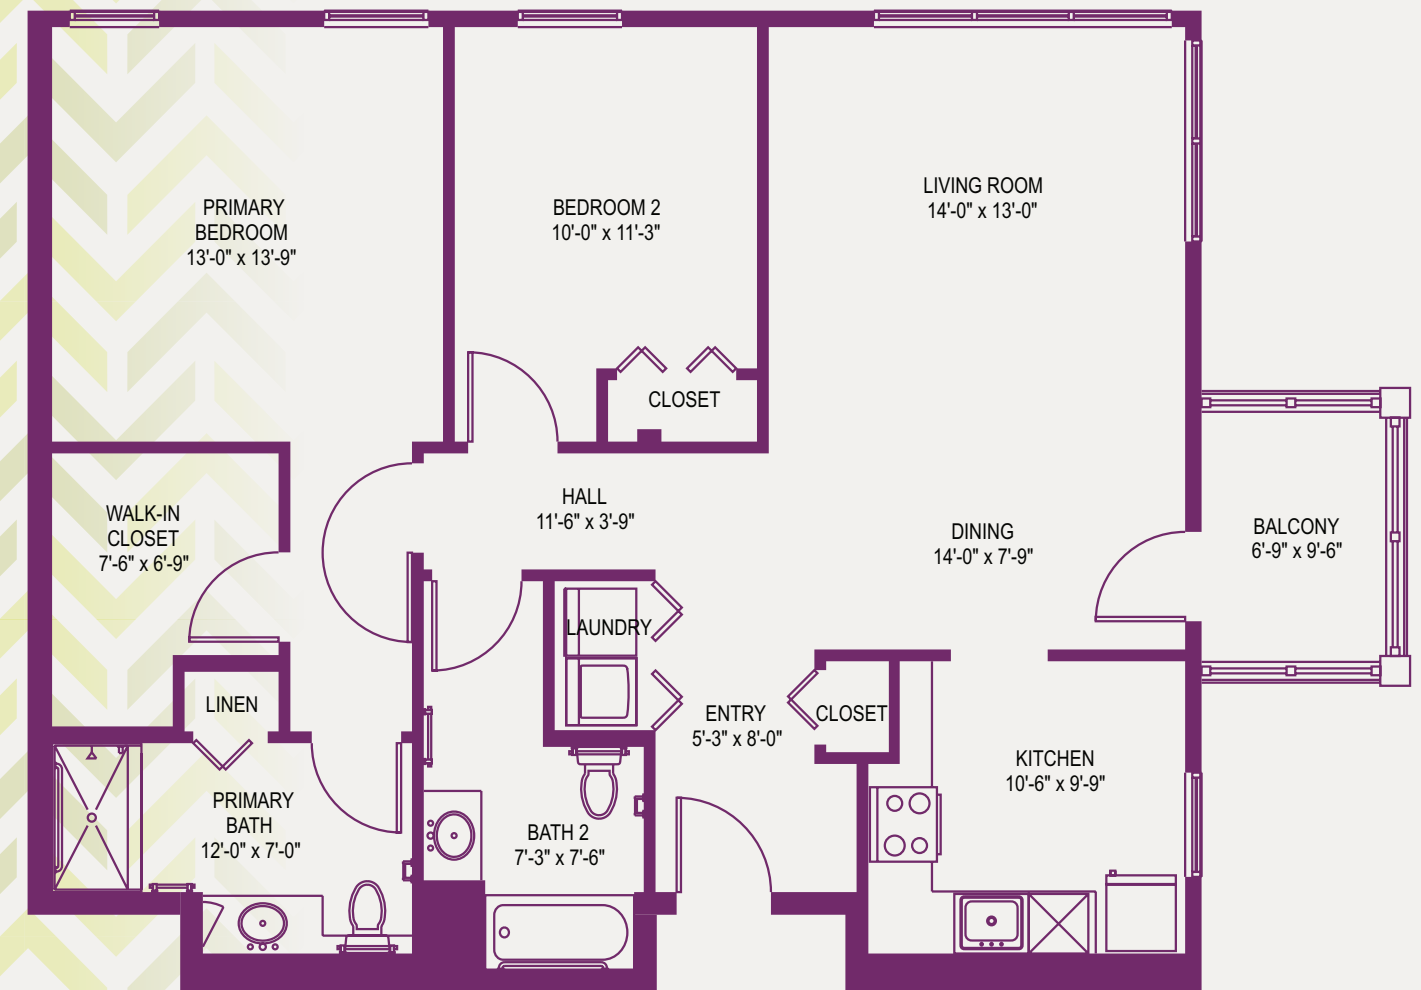

1-800-324-5523 • UPMCSeniorCommunities.com

SR/LIV529655 SR/JB FEBRUARY 15, 2023 1:16 PM © 2023 UPMC

UPMC | SENIOR COMMUNITIES

Feel Right at Home

CUMBERLAND WOODS VILLAGE
VILLA "0-3"
2 BEDROOMS/2 BATHS/BALCONY
1240 Square Feet

UPMC | SENIOR COMMUNITIES

Feel Right at Home

CUMBERLAND WOODS VILLAGE
VILLA "0-3"
2 BEDROOMS/2 BATHS/BALCONY
1240 Square Feet

CUMBERLAND WOODS VILLAGE
700 Cumberland Woods Drive
Allison Park, PA 15101
UPMCSeniorCommunities.com