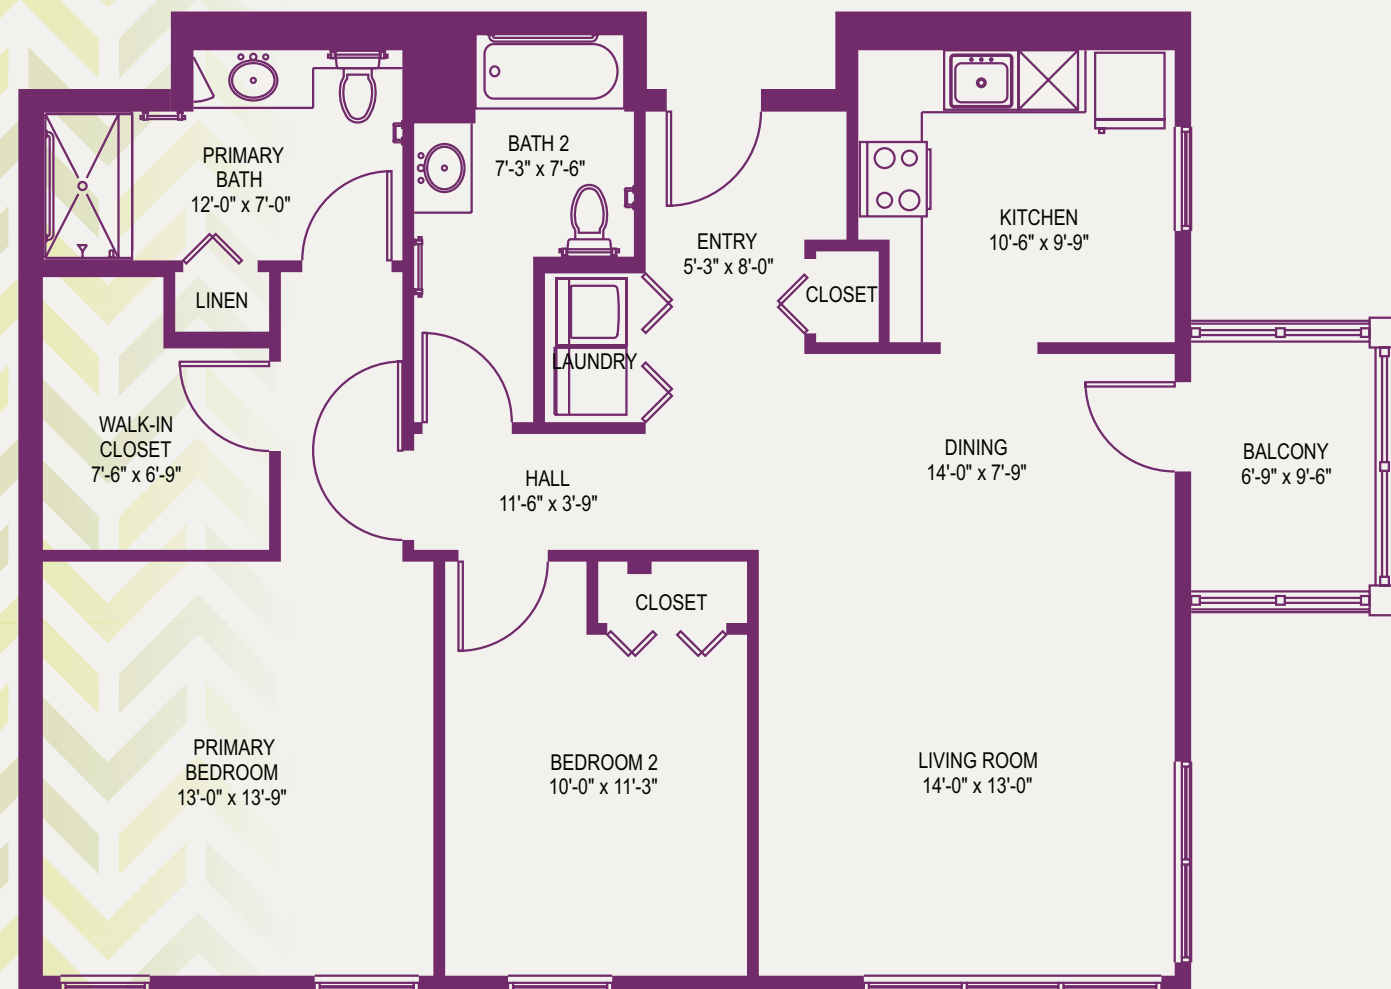

UPMC SENIOR COMMUNITIES

Feel Right at Home

CUMBERLAND WOODS VILLAGE

VILLA O-2

2 BEDROOMS/2 BATHS/BALCONY

1240 Square Feet

Feel Right at Home

CUMBERLAND WOODS VILLAGE

VILLA O-2

2 BEDROOMS/2 BATHS/BALCONY

1240 Square Feet

CUMBERLAND WOODS VILLAGE

700 Cumberland Woods Drive
Allison Park, PA 15101
UPMCSeniorCommunities.com

UPMC Senior Communities

1-800-324-5523 • UPMCSeniorCommunities.com