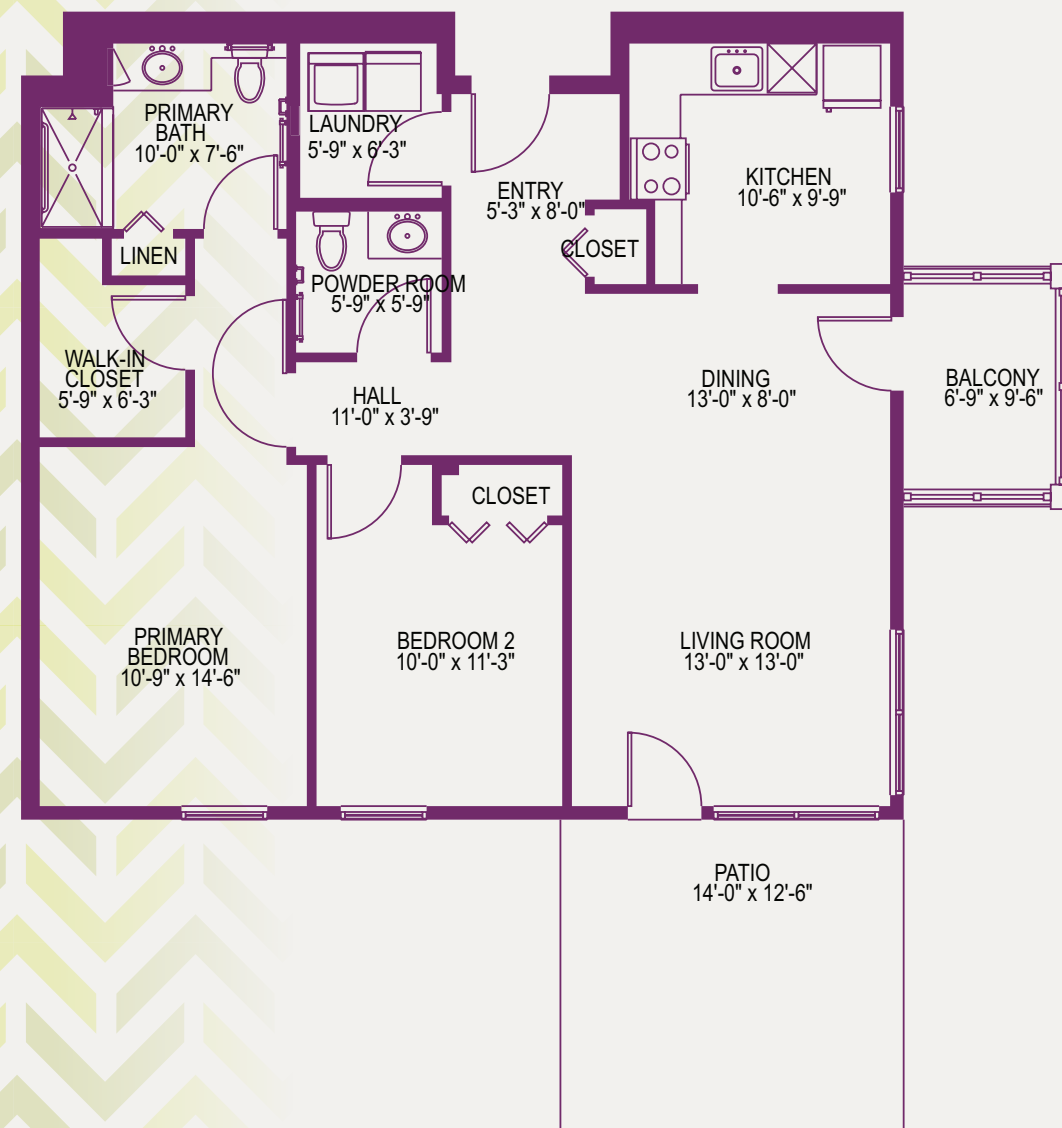

UPMC SENIOR COMMUNITIES

Feel Right at Home

CUMBERLAND WOODS VILLAGE
VILLA "L2"
2 BEDROOMS/1.5 BATHS/BALCONY/PATIO
1145 Square Feet

CUMBERLAND WOODS VILLAGE
700 Cumberland Woods Drive
Allison Park, PA 15101
UPMCSeniorCommunities.com

 UPMC Senior Communities
1-800-324-5523 • UPMCSeniorCommunities.com
SR/LIV529655 SR/JB FEBRUARY 15, 2023 1:16 PM © 2023 UPMC

UPMC SENIOR COMMUNITIES

Feel Right at Home

CUMBERLAND WOODS VILLAGE
VILLA "L2"
2 BEDROOMS/1.5 BATHS/BALCONY/PATIO
1145 Square Feet