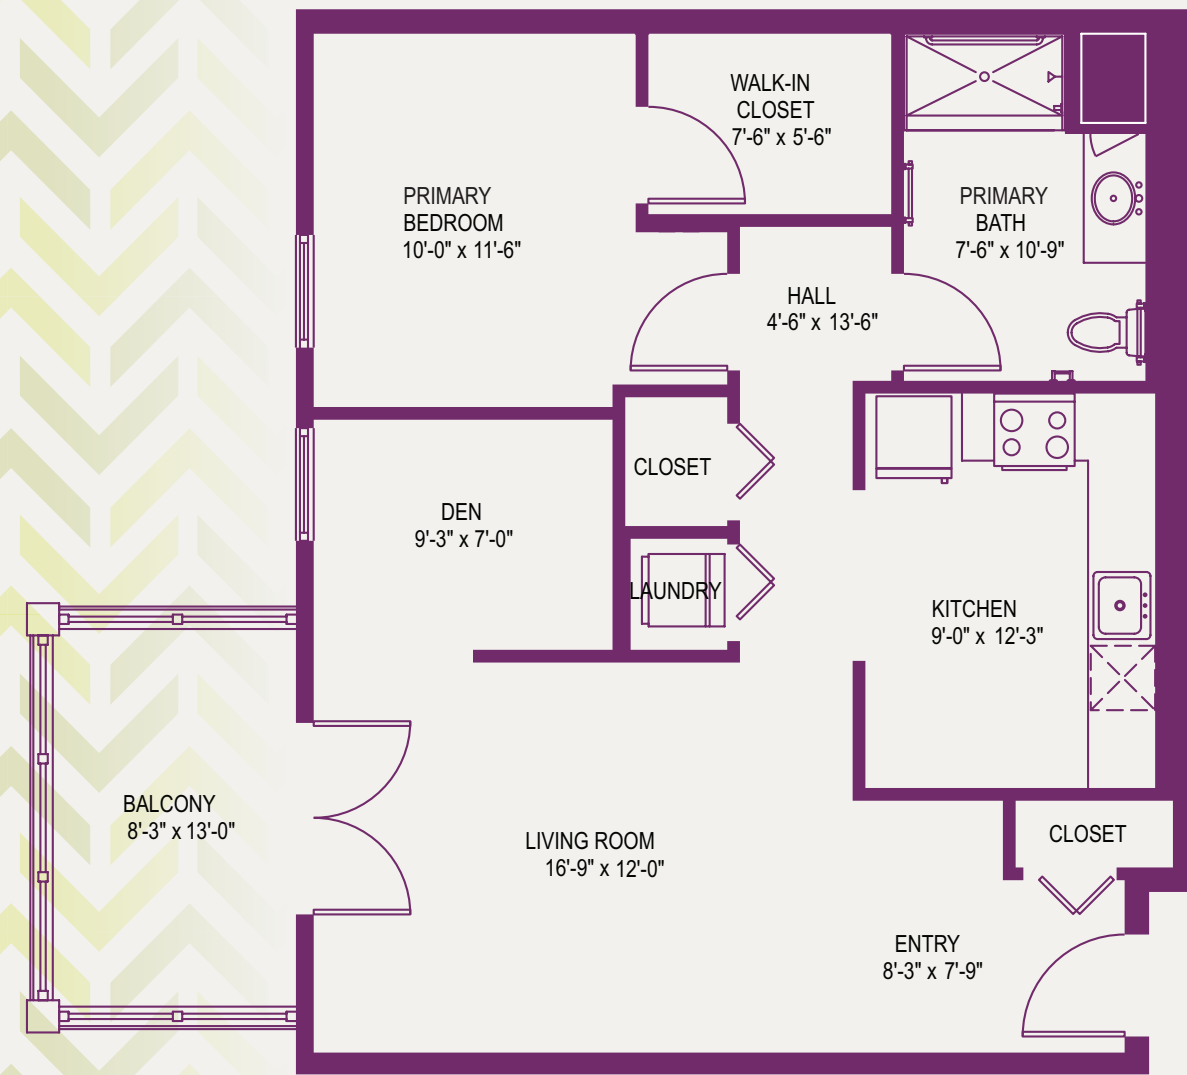

CUMBERLAND WOODS VILLAGE
COMMONS "A1"
1 BEDROOM/1 BATH/DEN/BALCONY
890 Square Feet

CUMBERLAND WOODS VILLAGE
700 Cumberland Woods Drive
Allison Park, PA 15101
UPMCSeniorCommunities.com

UPMC Senior Communities
1-800-324-5523 • UPMCSeniorCommunities.com
SR/LIV529655 SR/JB FEBRUARY 15, 2023 1:16 PM © 2023 UPMC

UPMC | SENIOR COMMUNITIES