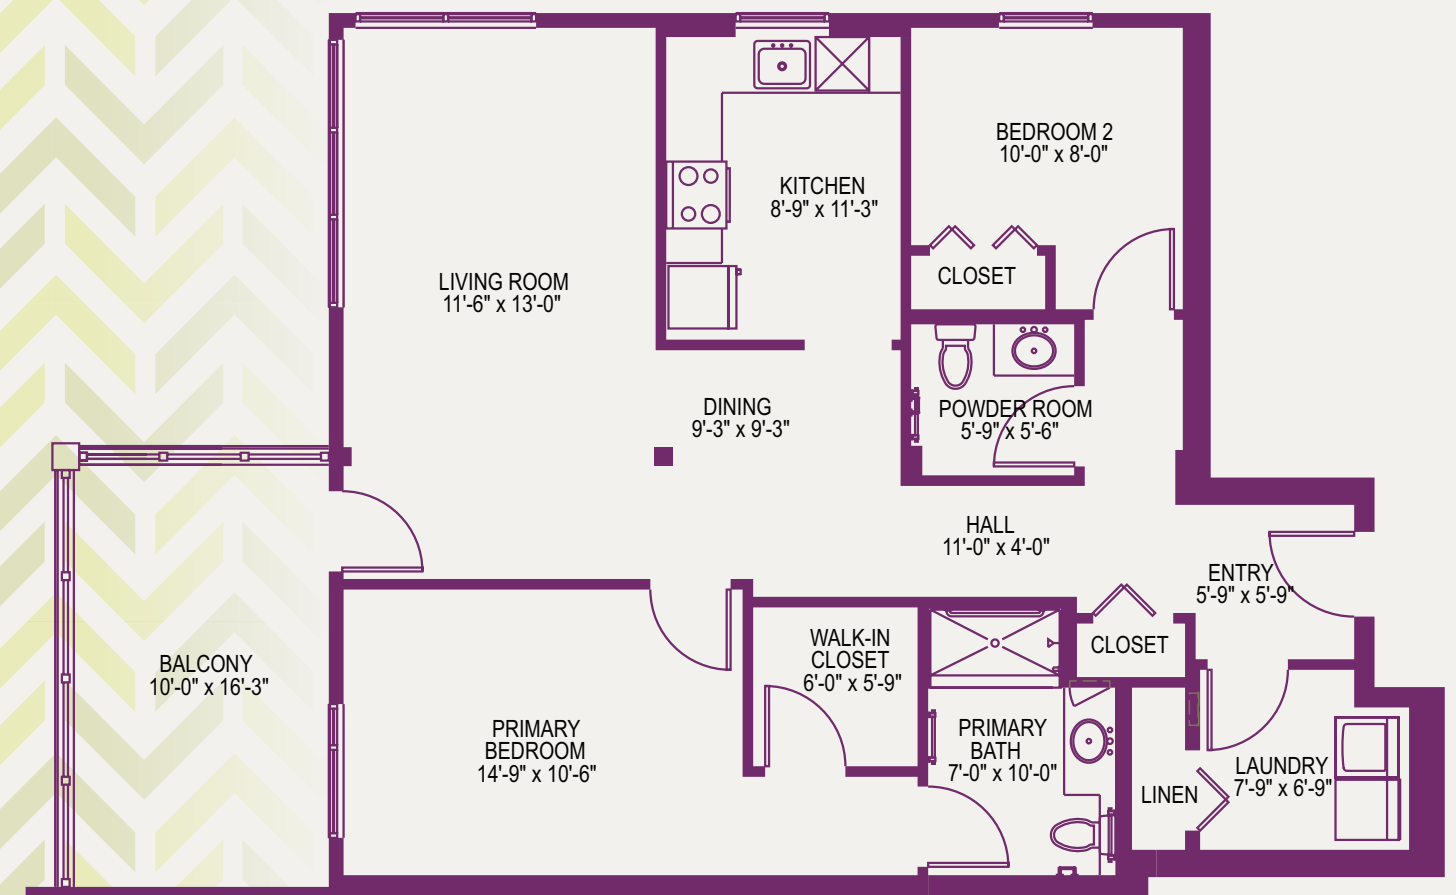

CUMBERLAND WOODS VILLAGE

VILLA "N1"

2 BEDROOMS/1.5 BATHS/BALCONY

1155 Square Feet

CUMBERLAND WOODS VILLAGE

700 Cumberland Woods Drive
Allison Park, PA 15101
UPMCSeniorCommunities.com

UPMC Senior Communities

1-800-324-5523 • UPMCSeniorCommunities.com

SR/LIV529655 SR/JB FEBRUARY 15, 2023 1:16 PM © 2023 UPMC

UPMC SENIOR COMMUNITIES

CUMBERLAND WOODS VILLAGE

700 Cumberland Woods Drive
Allison Park, PA 15101
UPMCSeniorCommunities.com

UPMC Senior Communities

1-800-324-5523 • UPMCSeniorCommunities.com

SR/LIV529655 SR/JB FEBRUARY 15, 2023 1:16 PM © 2023 UPMC

UPMC SENIOR COMMUNITIES