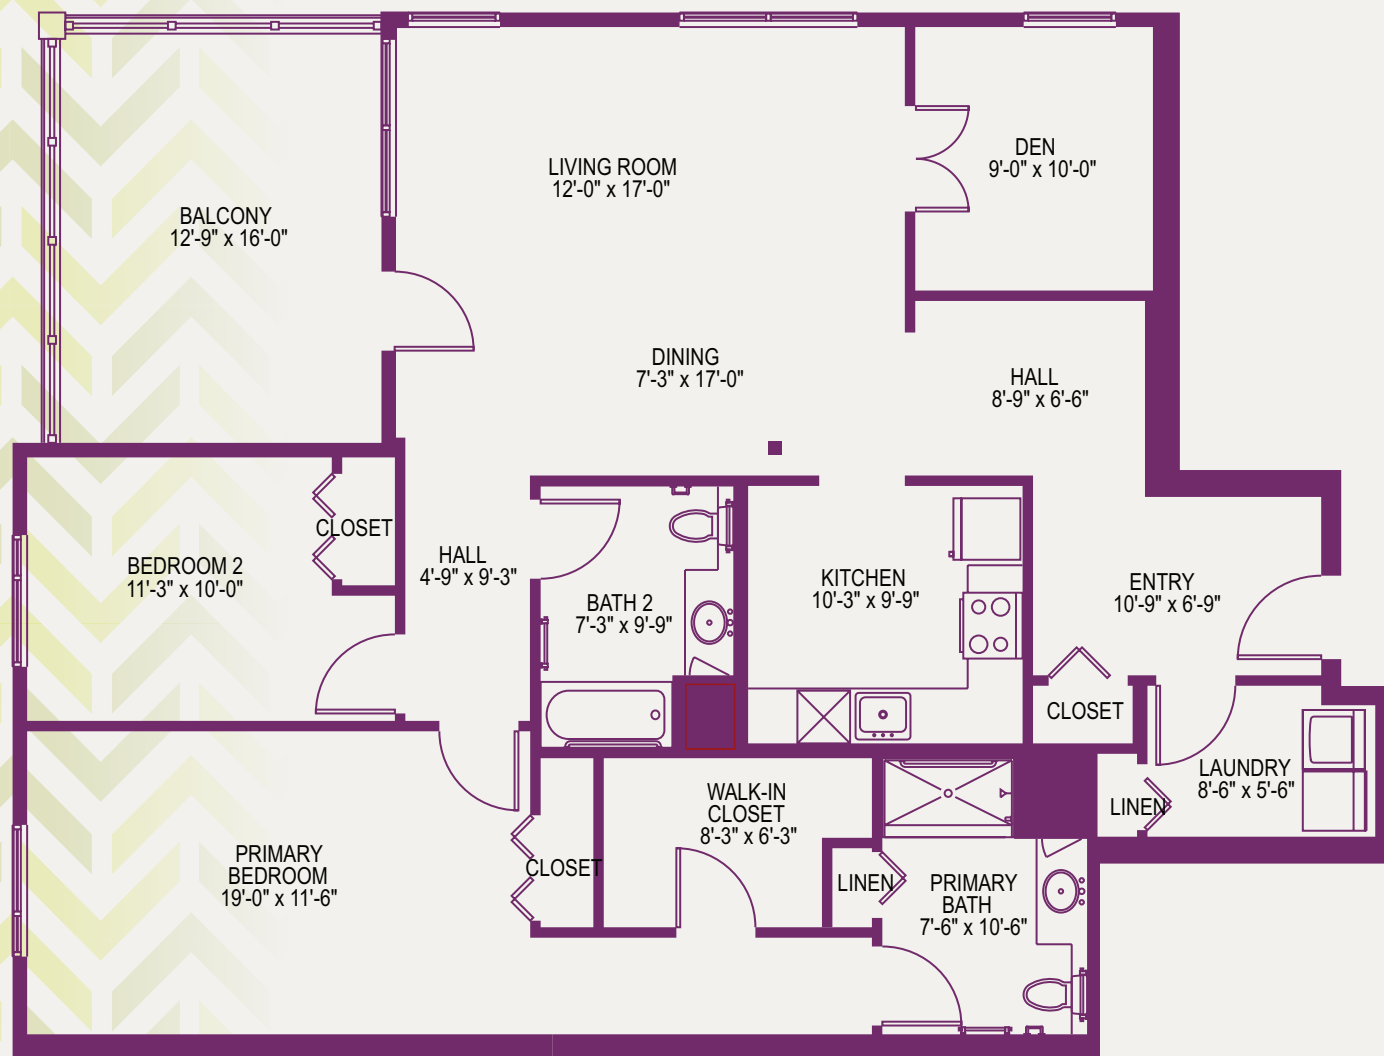

Feel Right at Home

CUMBERLAND WOODS VILLAGE
VILLA "P2"
2 BEDROOMS/2 BATHS/DEN/BALCONY
1555 Square Feet

CUMBERLAND WOODS VILLAGE
700 Cumberland Woods Drive
Allison Park, PA 15101
UPMCSeniorCommunities.com

UPMC Senior Communities
1-800-324-5523 • UPMCSeniorCommunities.com
SR/LIV529655 SR/JB FEBRUARY 15, 2023 1:16 PM © 2023 UPMC

UPMC SENIOR COMMUNITIES

Feel Right at Home