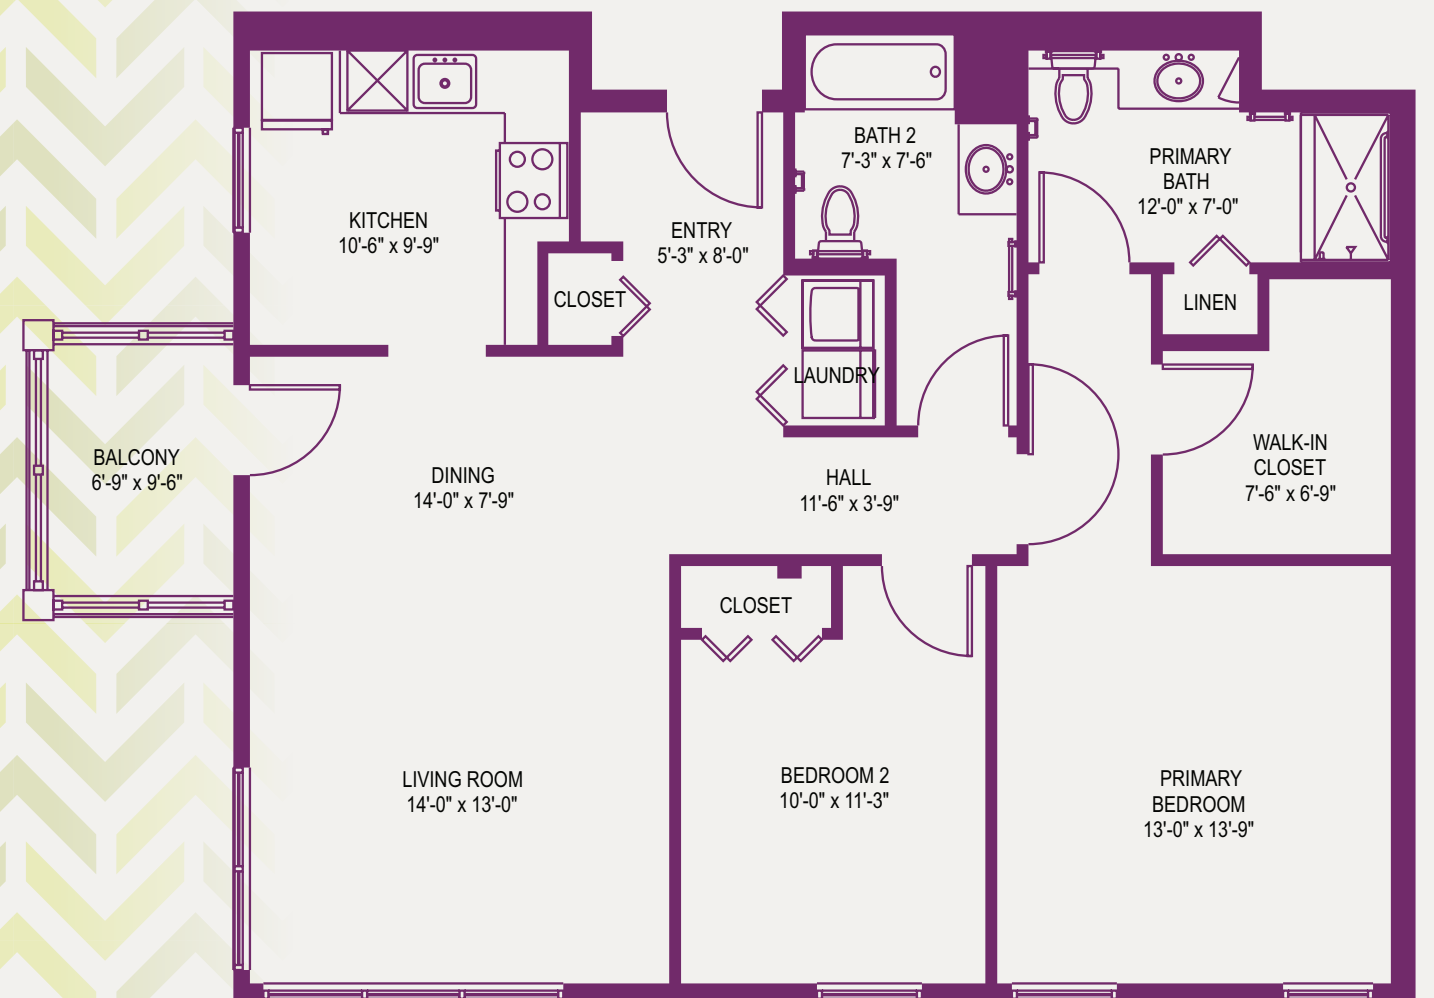

UPMC | SENIOR COMMUNITIES

Feel Right at Home

CUMBERLAND WOODS VILLAGE
VILLA "O-1"
2 BEDROOMS/2 BATHS/BALCONY
1240 Square Feet

CUMBERLAND WOODS VILLAGE
700 Cumberland Woods Drive
Allison Park, PA 15101
UPMCSeniorCommunities.com

 UPMC Senior Communities
1-800-324-5523 • UPMCSeniorCommunities.com
SR/LIV529655 SR/JB FEBRUARY 15, 2023 1:16 PM © 2023 UPMC

UPMC SENIOR COMMUNITIES

Feel Right at Home

CUMBERLAND WOODS VILLAGE
VILLA "O-1"
2 BEDROOMS/2 BATHS/BALCONY
1240 Square Feet