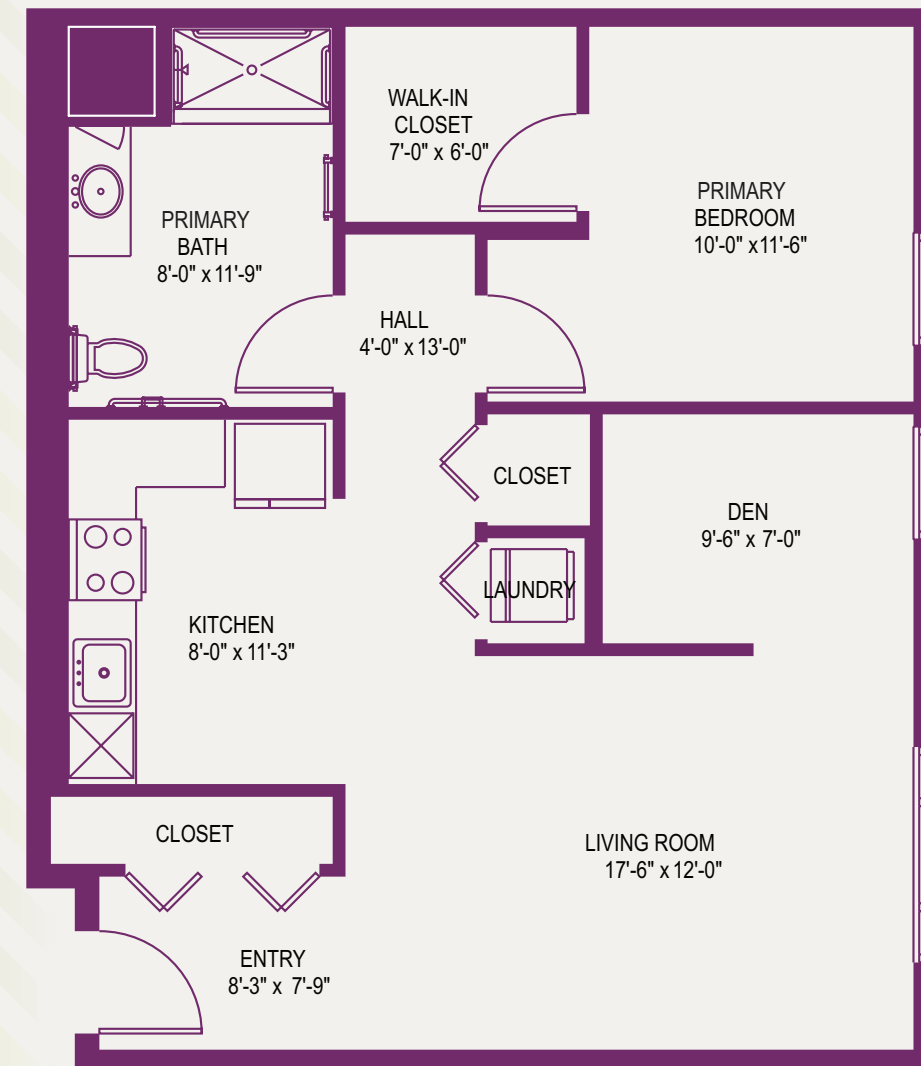

Feel Right at Home

CUMBERLAND WOODS VILLAGE
COMMONS "A"
890 Square Feet
(Wheelchair accessible)

CUMBERLAND WOODS VILLAGE
700 Cumberland Woods Drive
Allison Park, PA 15101
UPMCSeniorCommunities.com

UPMC Senior Communities
1-800-324-5523 • UPMCSeniorCommunities.com
SR/LIV529655 SR/JB FEBRUARY 15, 2023 1:16 PM © 2023 UPMC

UPMC | SENIOR COMMUNITIES