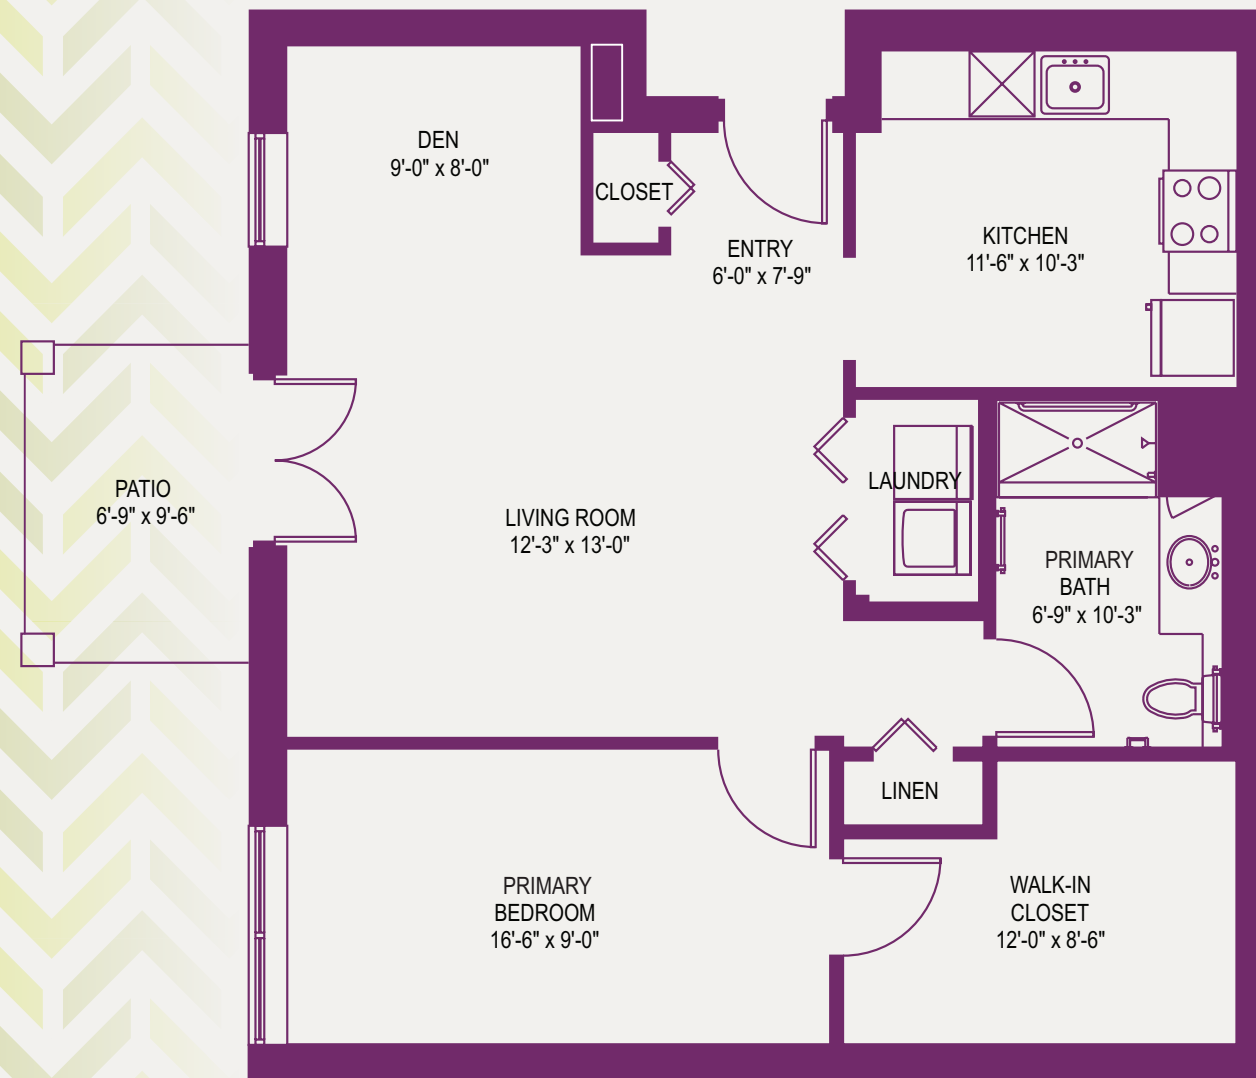

UPMC | SENIOR COMMUNITIES

Feel Right at Home

CUMBERLAND WOODS VILLAGE
VILLA "K1"
1 BEDROOM/1 BATH/DEN/PATIO
965 Square Feet

Feel Right at Home

CUMBERLAND WOODS VILLAGE
VILLA "K1"
1 BEDROOM/1 BATH/DEN/PATIO
965 Square Feet