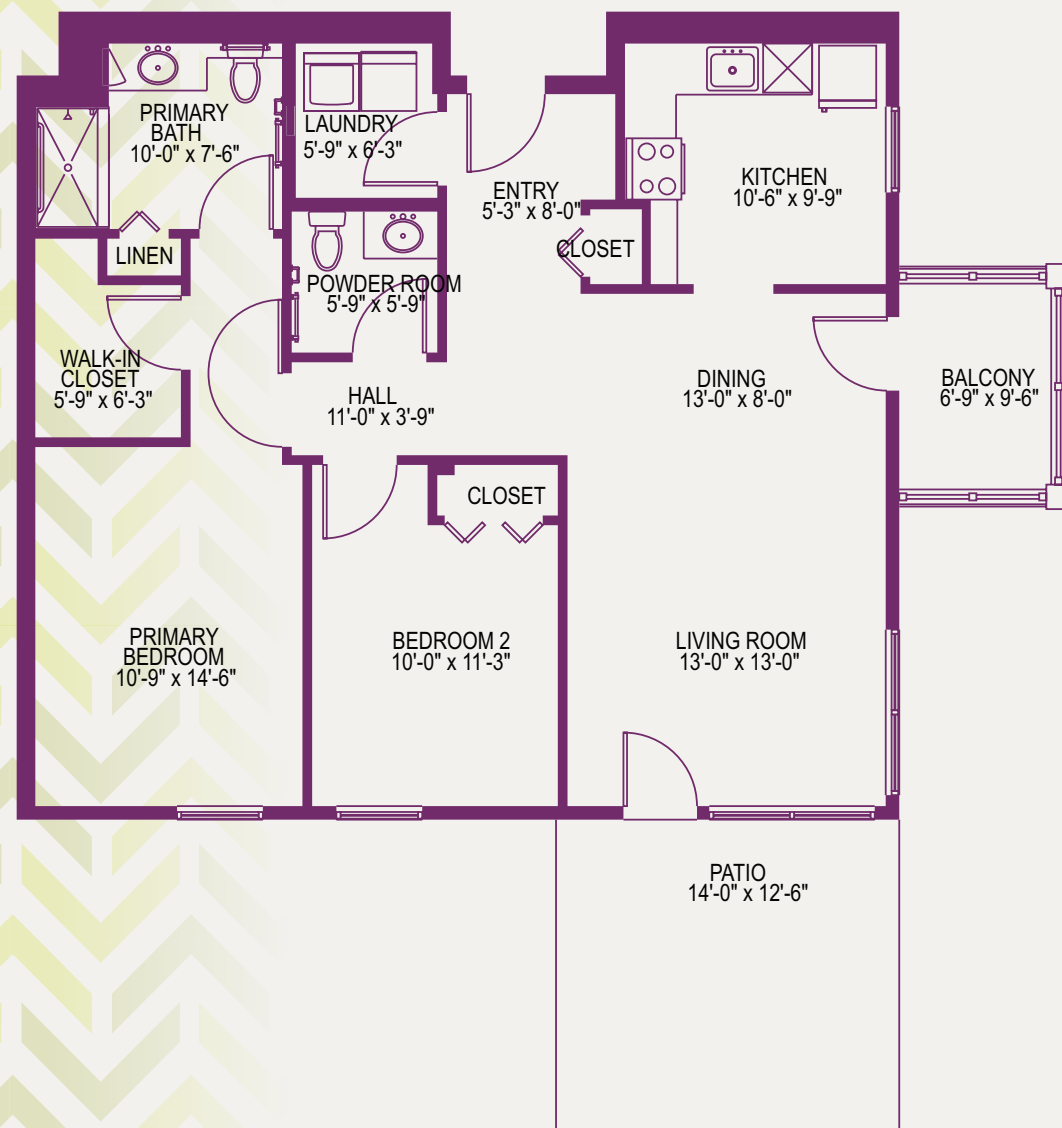

UPMC SENIOR COMMUNITIES

Feel Right at Home

CUMBERLAND WOODS VILLAGE
VILLA "L2"
2 BEDROOMS/1.5 BATHS/BALCONY/PATIO
1145 Square Feet

CUMBERLAND WOODS VILLAGE
700 Cumberland Woods Drive
Allison Park, PA 15101
UPMCSeniorCommunities.com