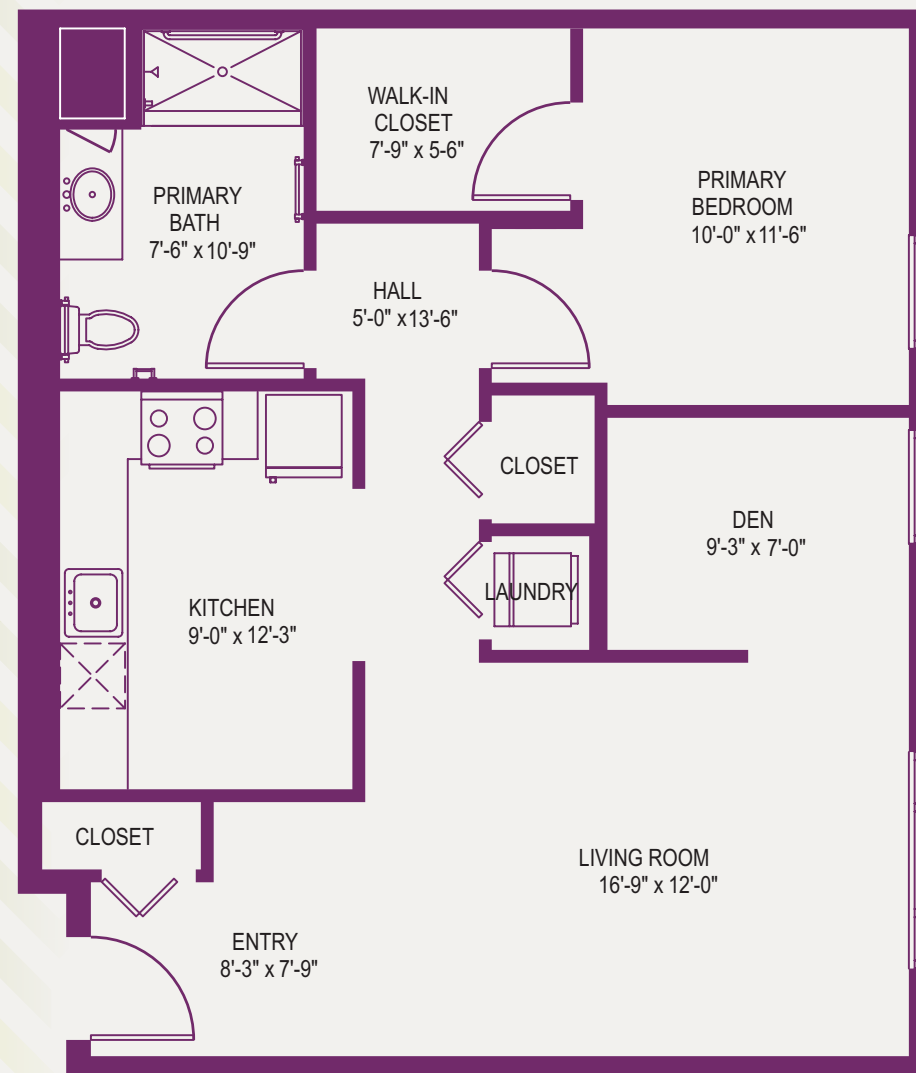

Feel Right at Home

CUMBERLAND WOODS VILLAGE
COMMONS "A"
1 BEDROOM/1 BATH/DEN
890 Square Feet

Feel Right at Home

CUMBERLAND WOODS VILLAGE
COMMONS "A"
1 BEDROOM/1 BATH/DEN
890 Square Feet

CUMBERLAND WOODS VILLAGE
700 Cumberland Woods Drive
Allison Park, PA 15101
UPMCSeniorCommunities.com