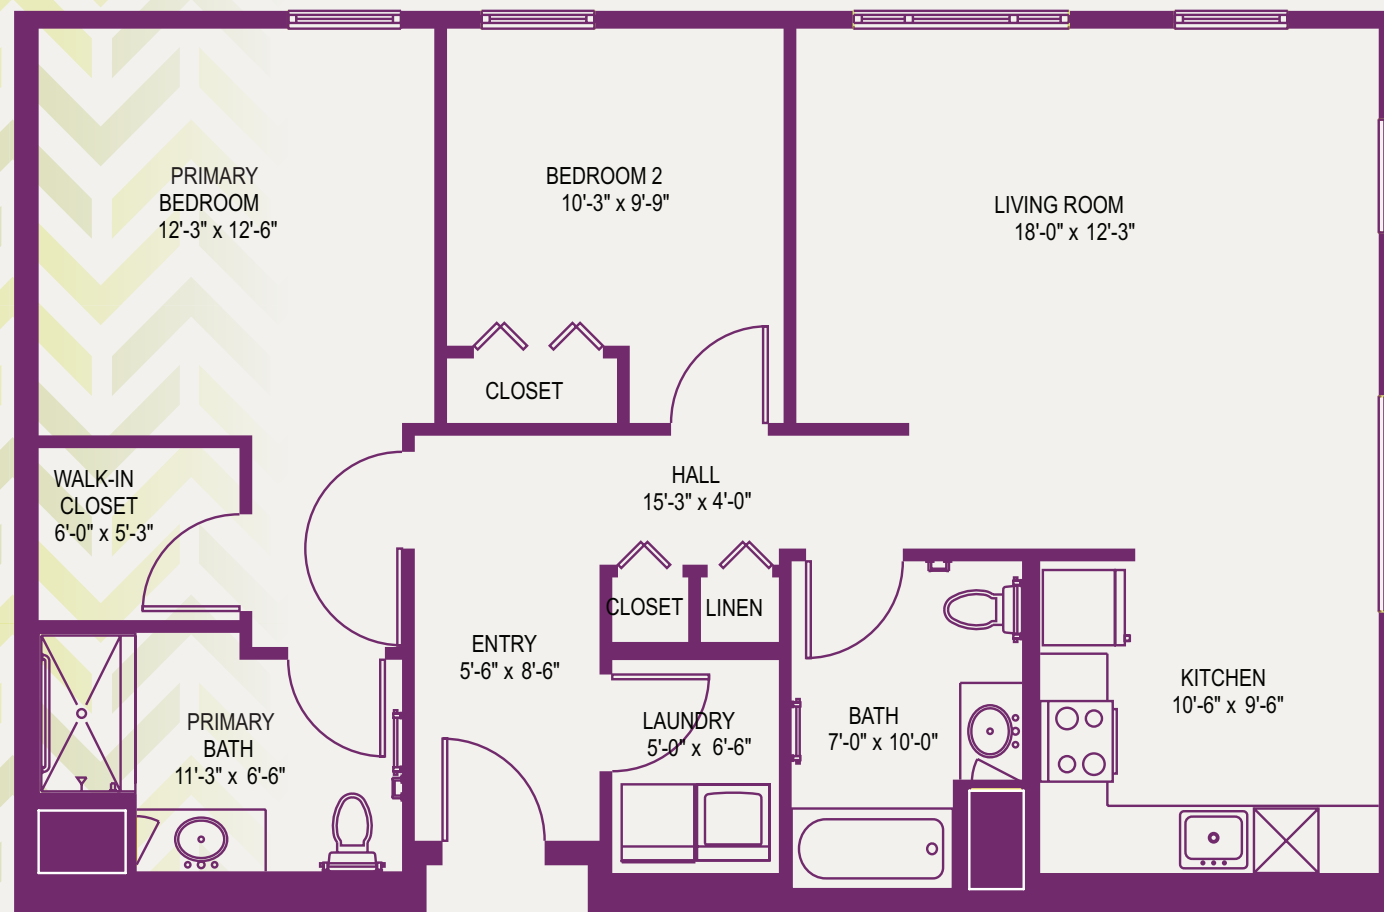

UPMC | **SENIOR COMMUNITIES**

Feel Right at Home

CUMBERLAND WOODS VILLAGE
COMMONS "F"
2 BEDROOMS/2 BATHS
1155 Square Feet

CUMBERLAND WOODS VILLAGE
700 Cumberland Woods Drive
Allison Park, PA 15101
UPMCSeniorCommunities.com