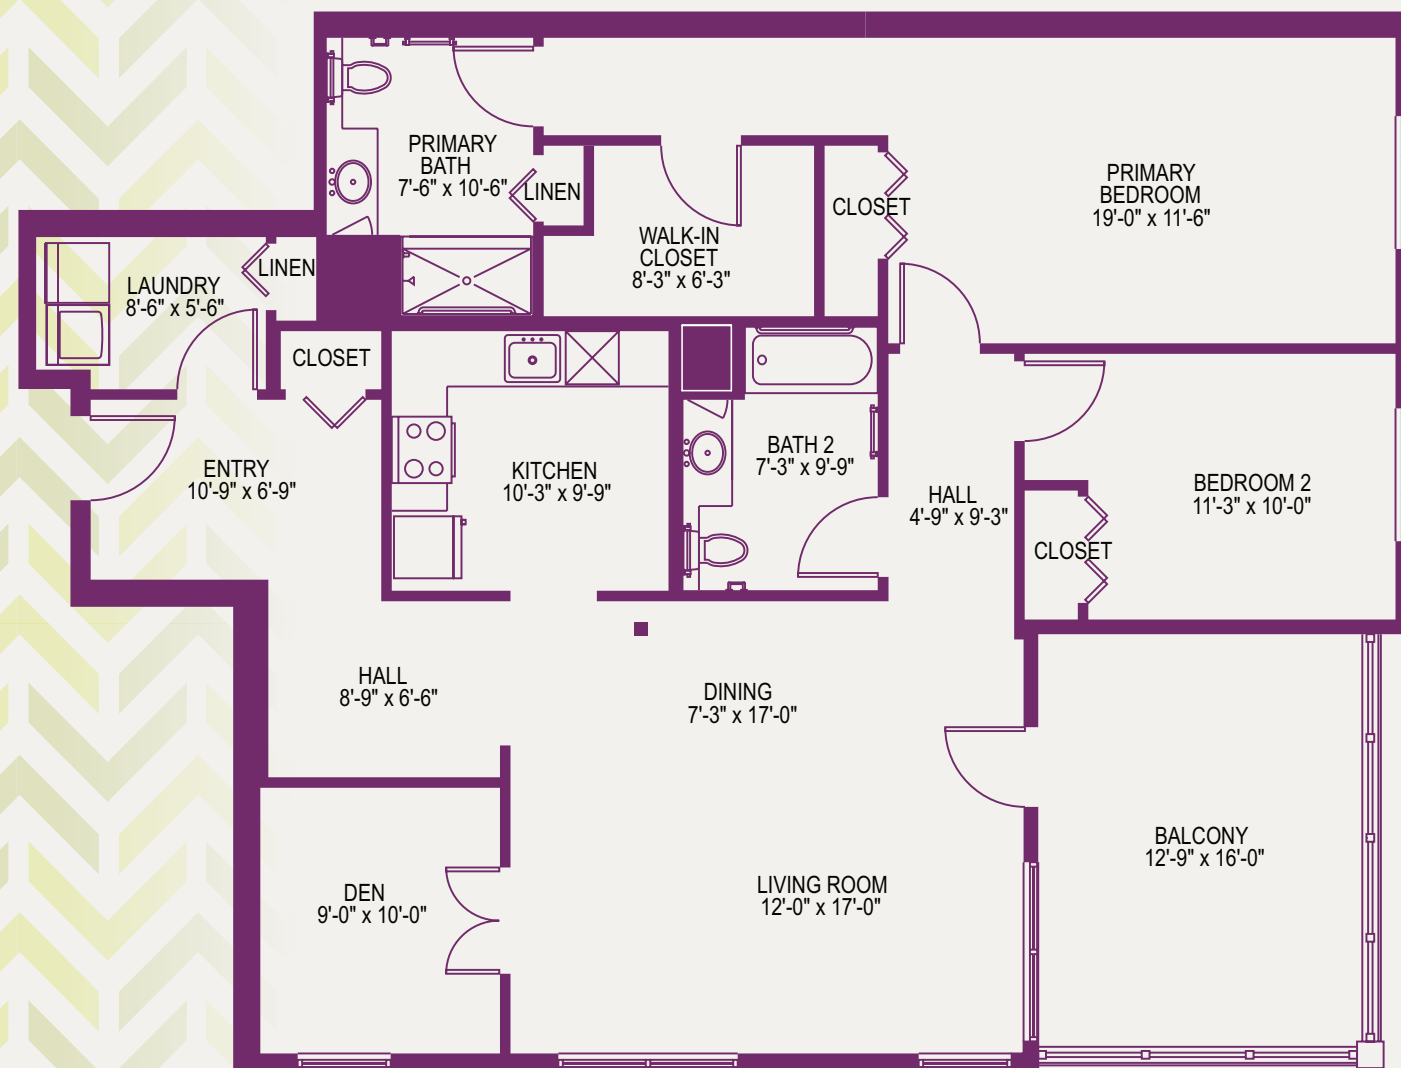

Feel Right at Home

CUMBERLAND WOODS VILLAGE
VILLA "P3"
2 BEDROOMS/2 BATHS/DEN/BALCONY
1555 Square Feet

CUMBERLAND WOODS VILLAGE
700 Cumberland Woods Drive
Allison Park, PA 15101
UPMCSeniorCommunities.com

UPMC Senior Communities
1-800-324-5523 • UPMCSeniorCommunities.com
SR/LIV529655 SR/JB FEBRUARY 15, 2023 1:16 PM © 2023 UPMC

UPMC SENIOR COMMUNITIES