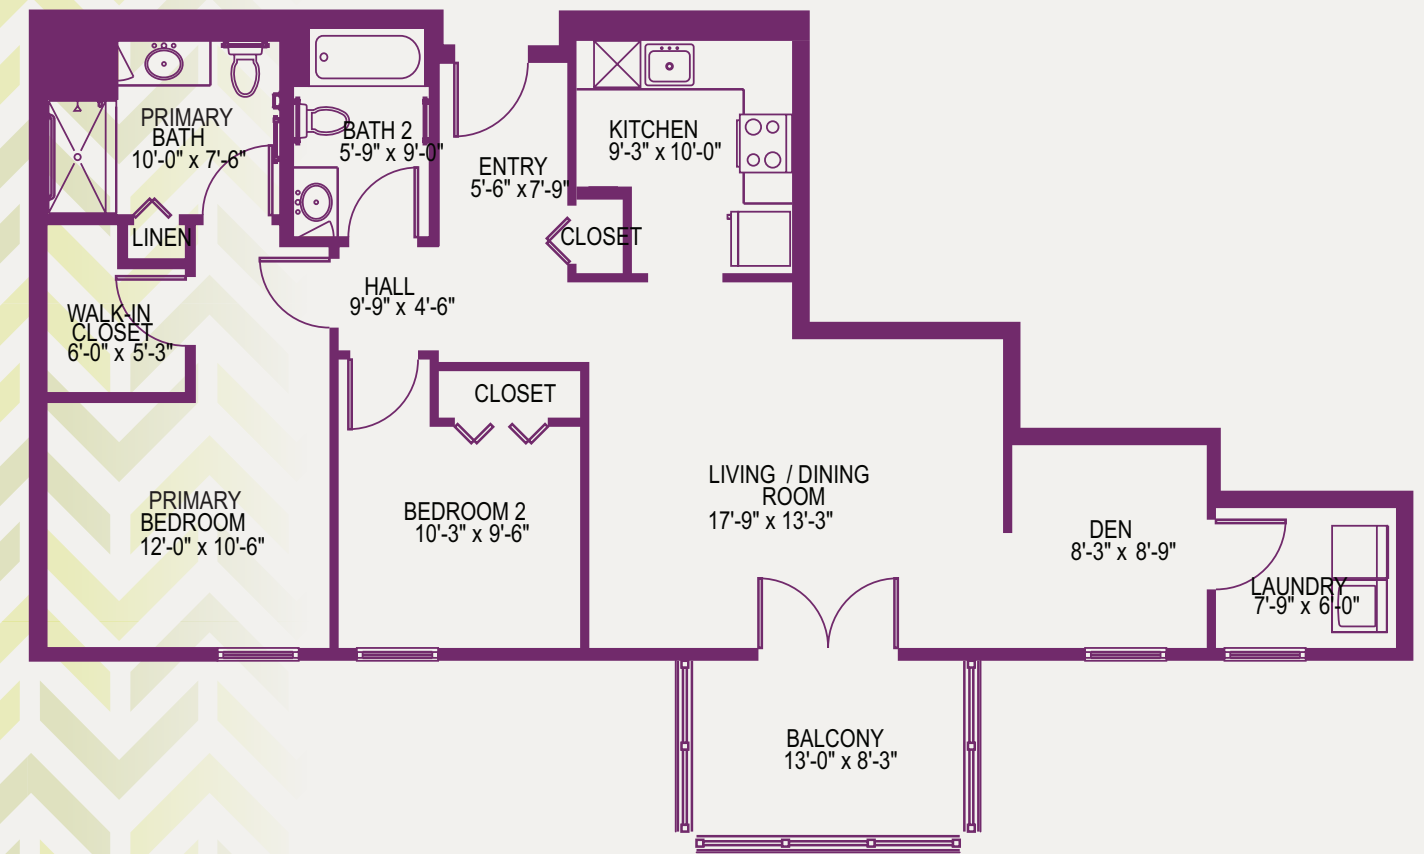

UPMC | SENIOR COMMUNITIES

Feel Right at Home

CUMBERLAND WOODS VILLAGE
COMMONS "H"
2 BEDROOMS/2 BATHS/DEN/BALCONY
1175 Square Feet

Feel Right at Home

CUMBERLAND WOODS VILLAGE
COMMONS "H"
2 BEDROOMS/2 BATHS/DEN/BALCONY
1175 Square Feet