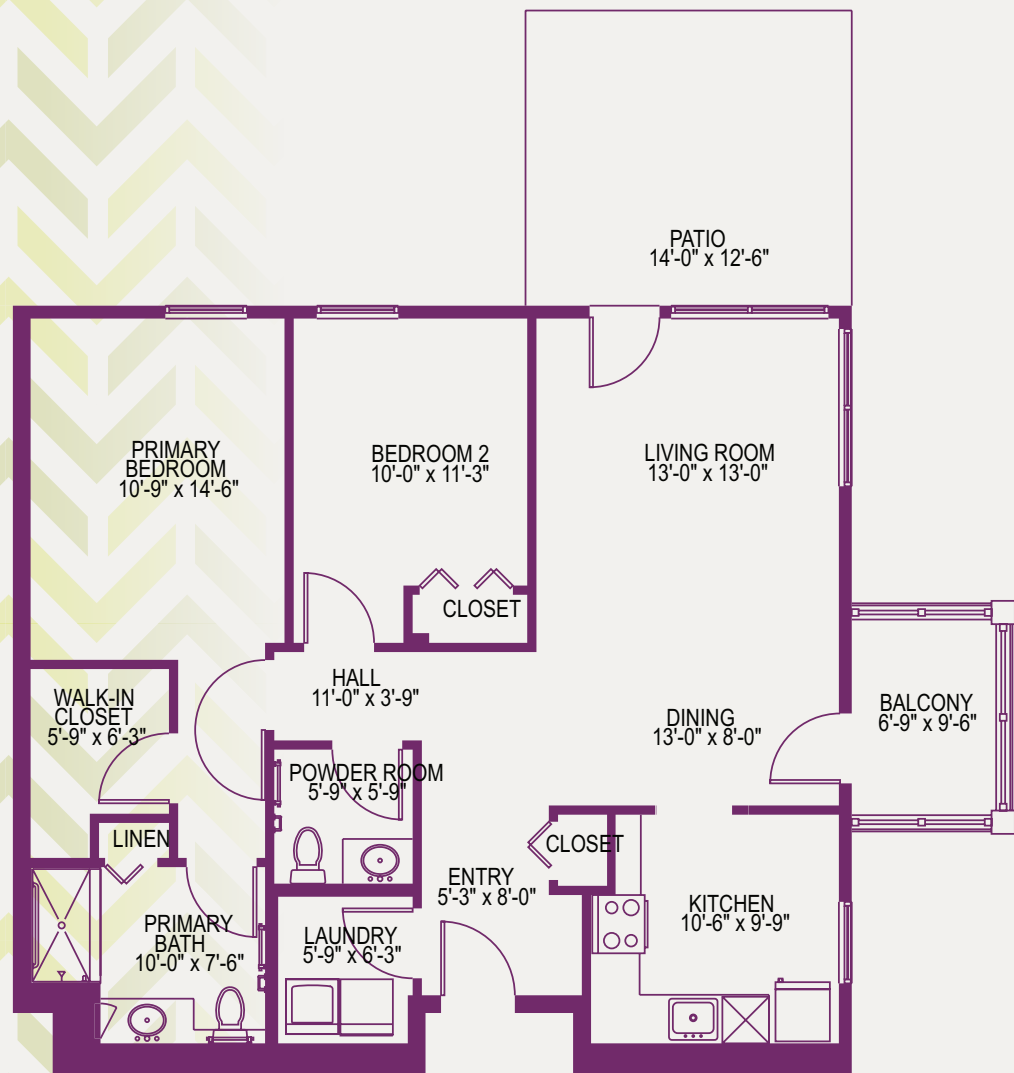

Feel Right at Home

CUMBERLAND WOODS VILLAGE
VILLA "L3"
2 BEDROOMS/1.5 BATHS/BALCONY/PATIO
1145 Square Feet

CUMBERLAND WOODS VILLAGE
700 Cumberland Woods Drive
Allison Park, PA 15101
UPMCSeniorCommunities.com

UPMC Senior Communities
1-800-324-5523 • UPMCSeniorCommunities.com
SR/LIV529655 SR/JB FEBRUARY 15, 2023 1:16 PM © 2023 UPMC

UPMC | SENIOR COMMUNITIES