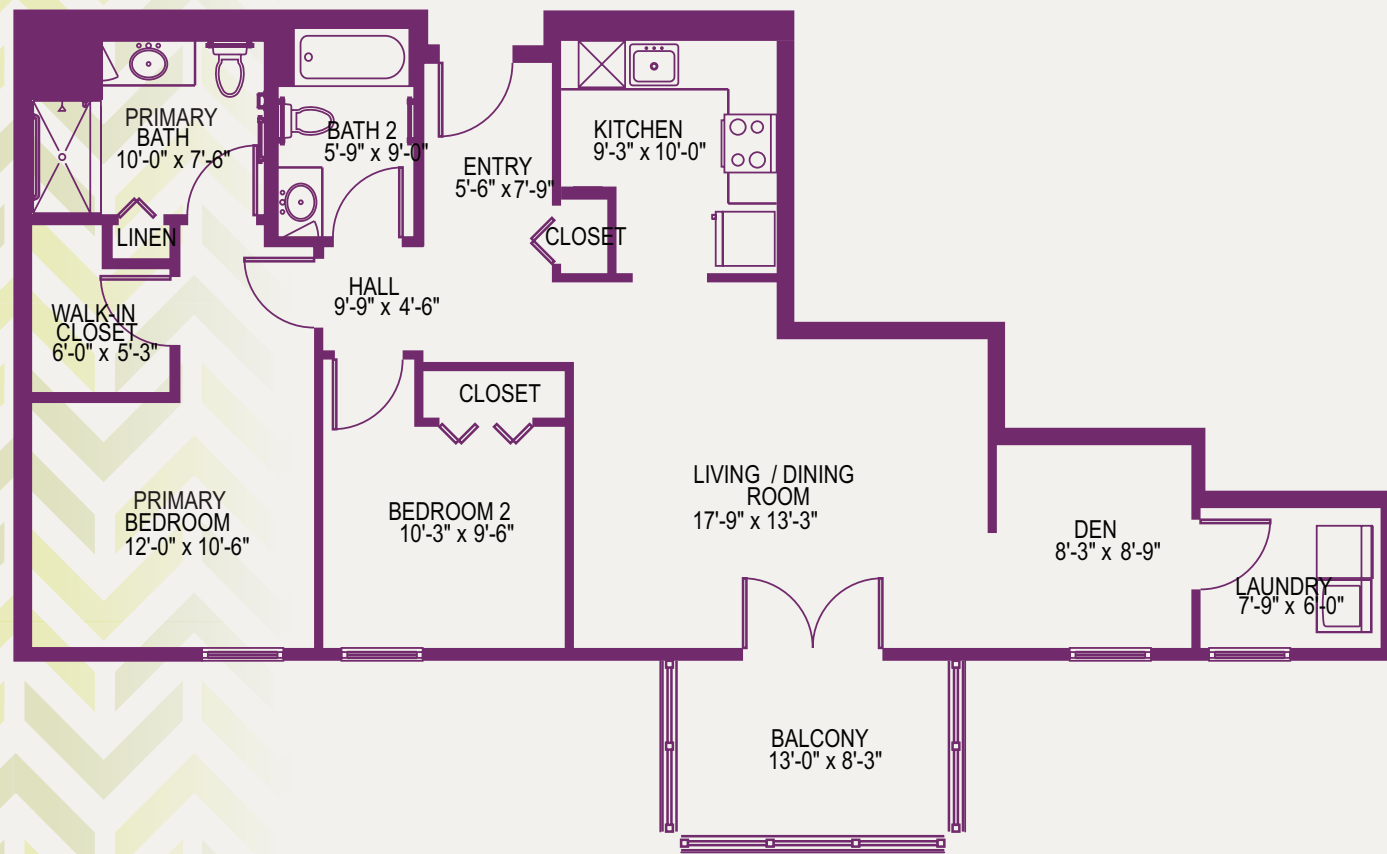

UPMC | SENIOR COMMUNITIES

Feel Right at Home

CUMBERLAND WOODS VILLAGE
COMMONS "H"
2 BEDROOMS/2 BATHS/DEN/BALCONY
1175 Square Feet

Feel Right at Home

CUMBERLAND WOODS VILLAGE
COMMONS "H"
2 BEDROOMS/2 BATHS/DEN/BALCONY
1175 Square Feet