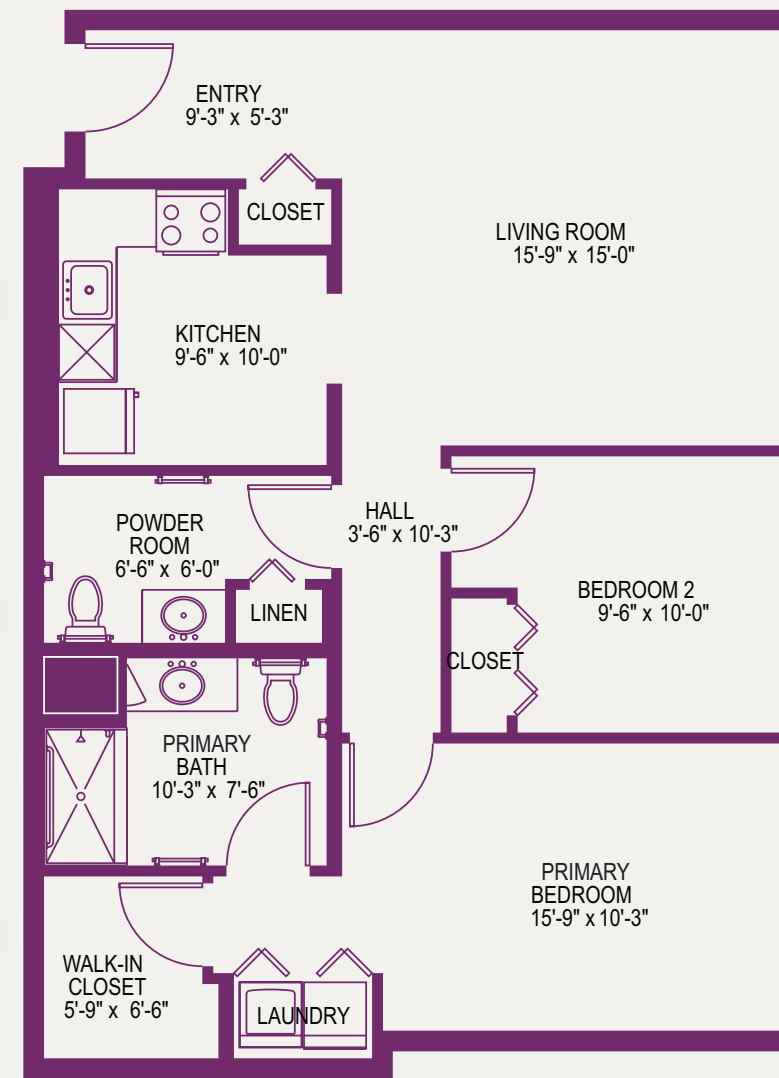

Feel Right at Home

CUMBERLAND WOODS VILLAGE
COMMONS "D"
2 BEDROOMS/1.5 BATHS
1030 Square Feet

CUMBERLAND WOODS VILLAGE
700 Cumberland Woods Drive
Allison Park, PA 15101
UPMCSeniorCommunities.com

UPMC Senior Communities
1-800-324-5523 • UPMCSeniorCommunities.com
SRLIV529655 SR/JB FEBRUARY 15, 2023 1:16 PM © 2023 UPMC

UPMC | SENIOR COMMUNITIES