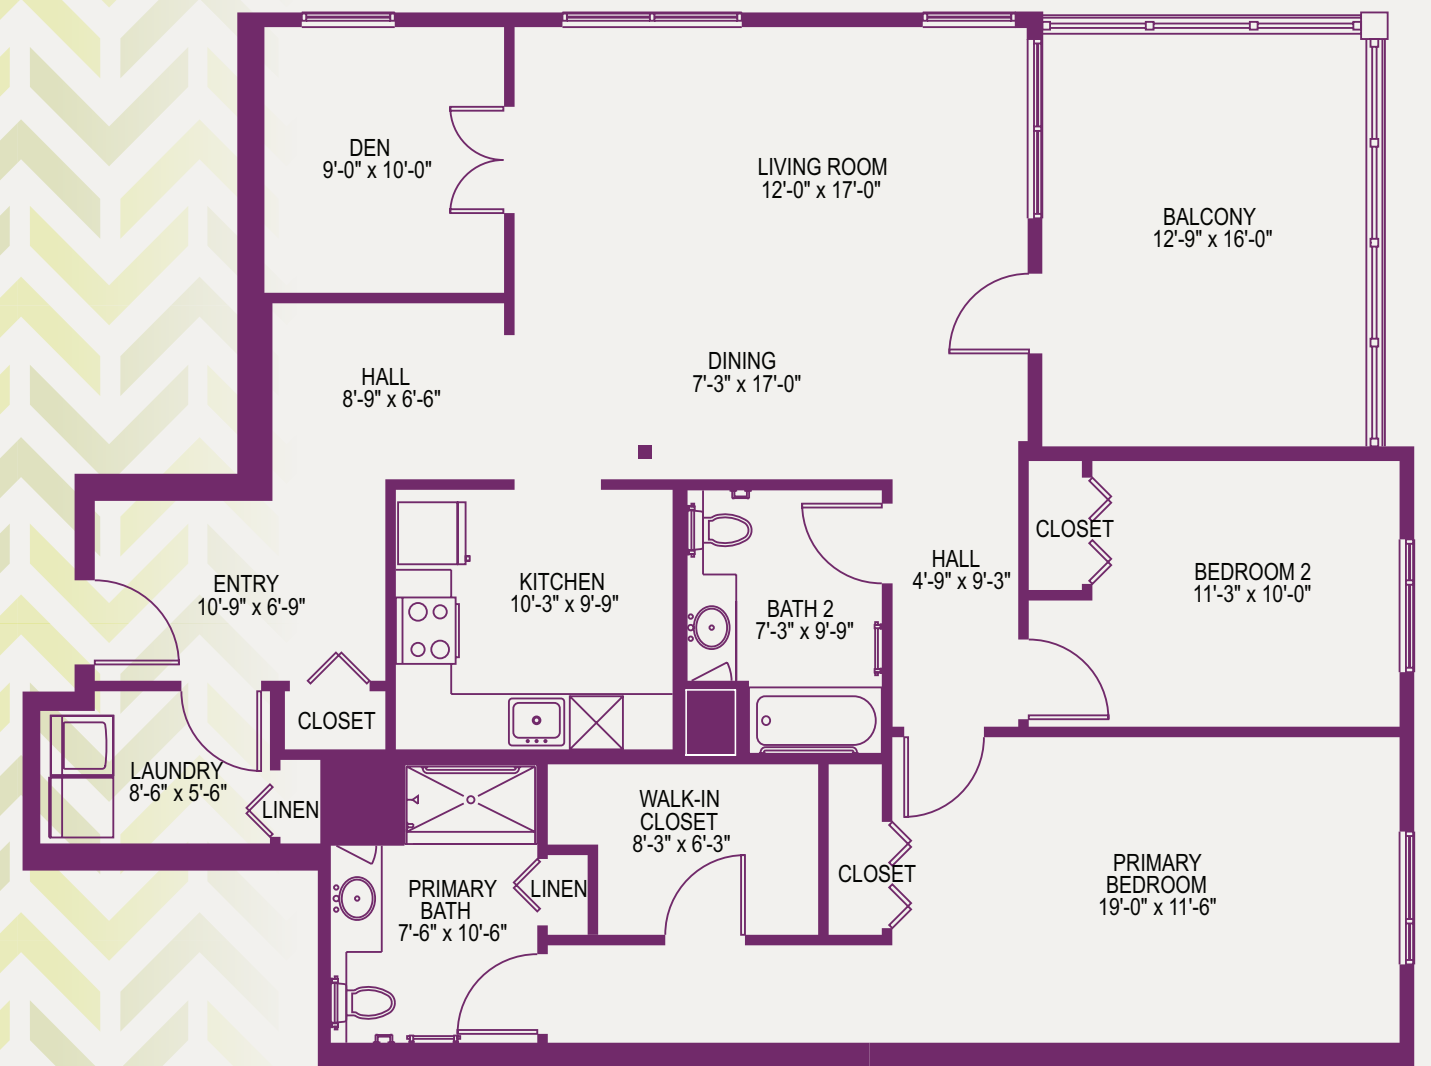

UPMC SENIOR COMMUNITIES

Feel Right at Home

CUMBERLAND WOODS VILLAGE
VILLA "P4"
2 BEDROOMS/2 BATHS/DEN/BALCONY
1555 Square Feet

CUMBERLAND WOODS VILLAGE
700 Cumberland Woods Drive
Allison Park, PA 15101
UPMCSeniorCommunities.com

 UPMC Senior Communities
1-800-324-5523 • UPMCSeniorCommunities.com
SR/LIV529655 SR/JB FEBRUARY 15, 2023 1:16 PM © 2023 UPMC

UPMC | SENIOR COMMUNITIES

Feel Right at Home

CUMBERLAND WOODS VILLAGE
VILLA "P4"
2 BEDROOMS/2 BATHS/DEN/BALCONY
1555 Square Feet