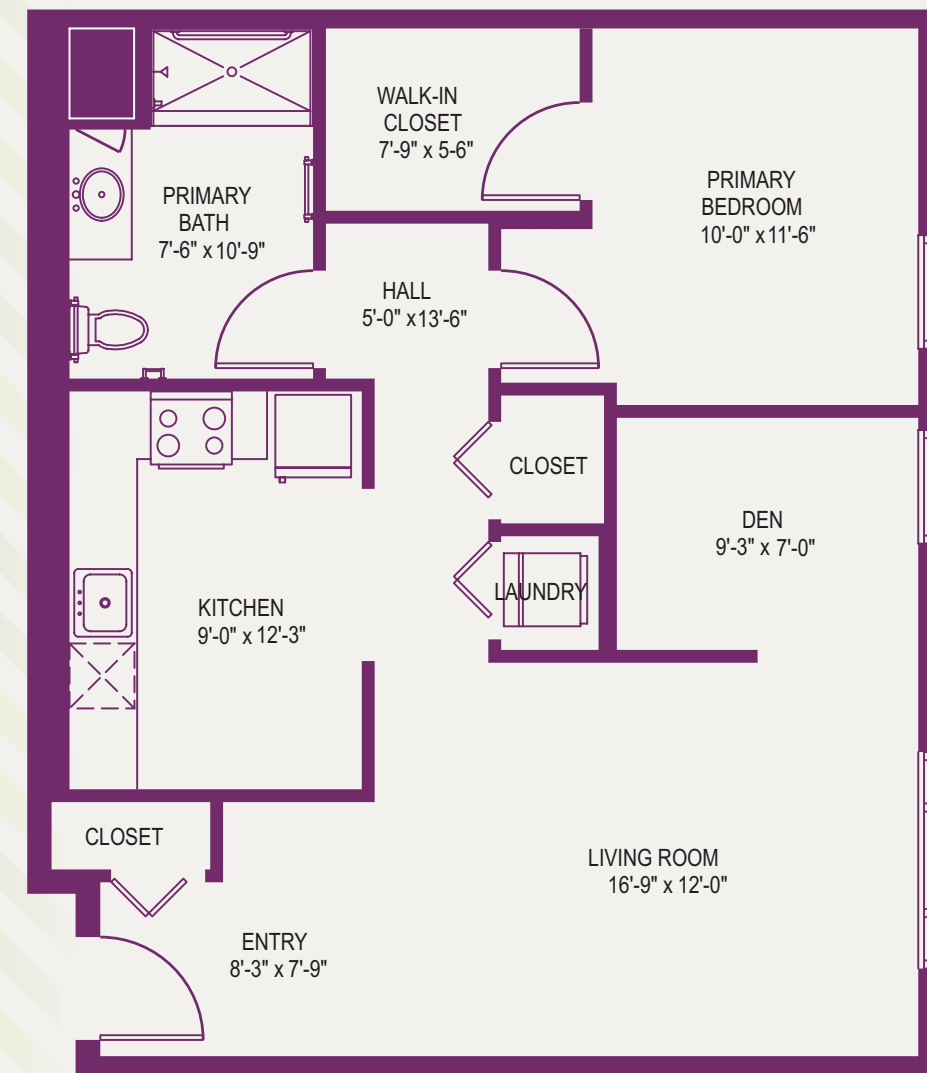

Feel Right at Home

CUMBERLAND WOODS VILLAGE
COMMONS "A"
1 BEDROOM/1 BATH/DEN
890 Square Feet

Feel Right at Home

CUMBERLAND WOODS VILLAGE
COMMONS "A"
1 BEDROOM/1 BATH/DEN
890 Square Feet

CUMBERLAND WOODS VILLAGE
700 Cumberland Woods Drive
Allison Park, PA 15101
UPMCSeniorCommunities.com