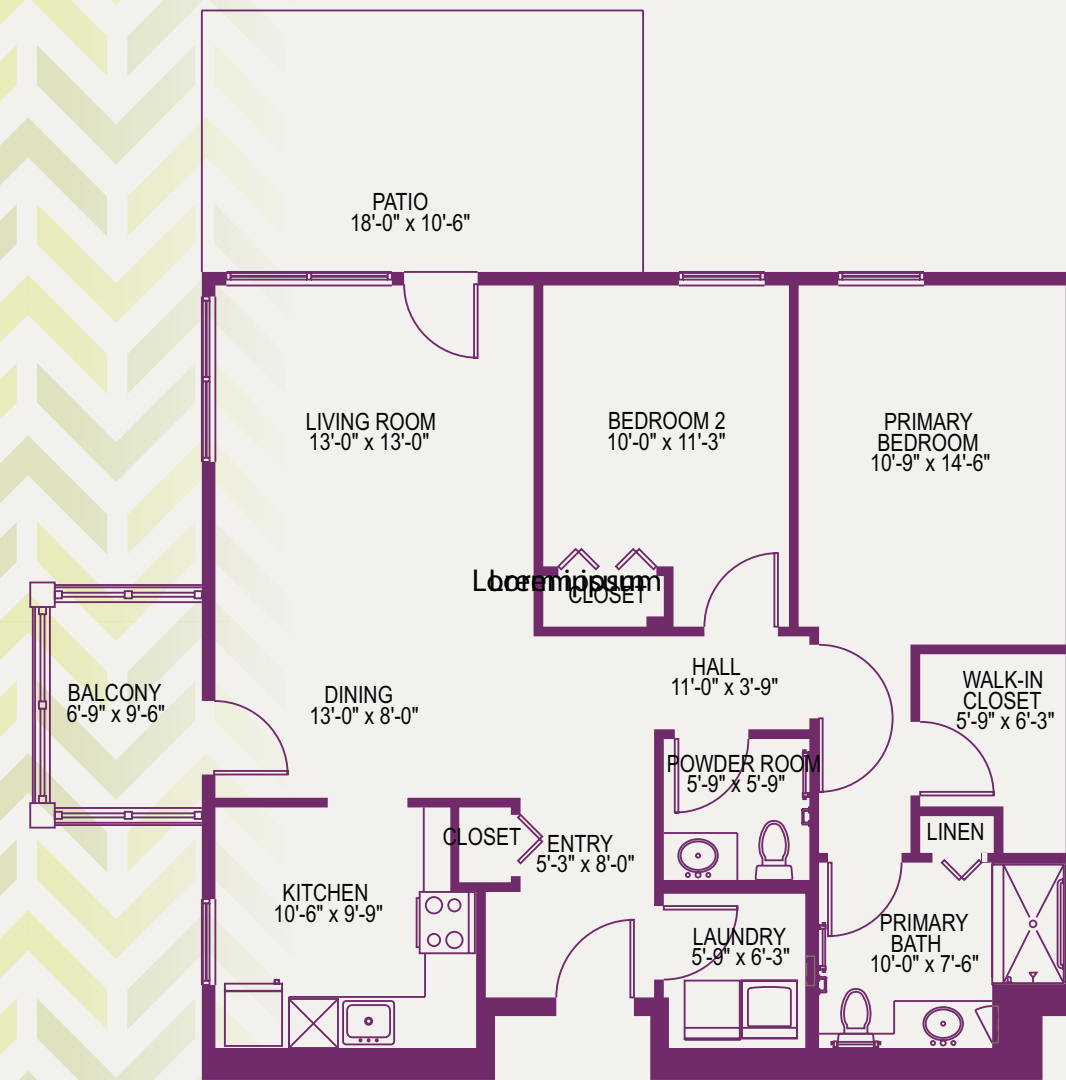

CUMBERLAND WOODS VILLAGE

VILLA "L4"

2 BEDROOMS/1.5 BATHS/BALCONY/PATIO

1145 Square Feet

CUMBERLAND WOODS VILLAGE

700 Cumberland Woods Drive
Allison Park, PA 15101

UPMCSeniorCommunities.com

SR/LIV529655