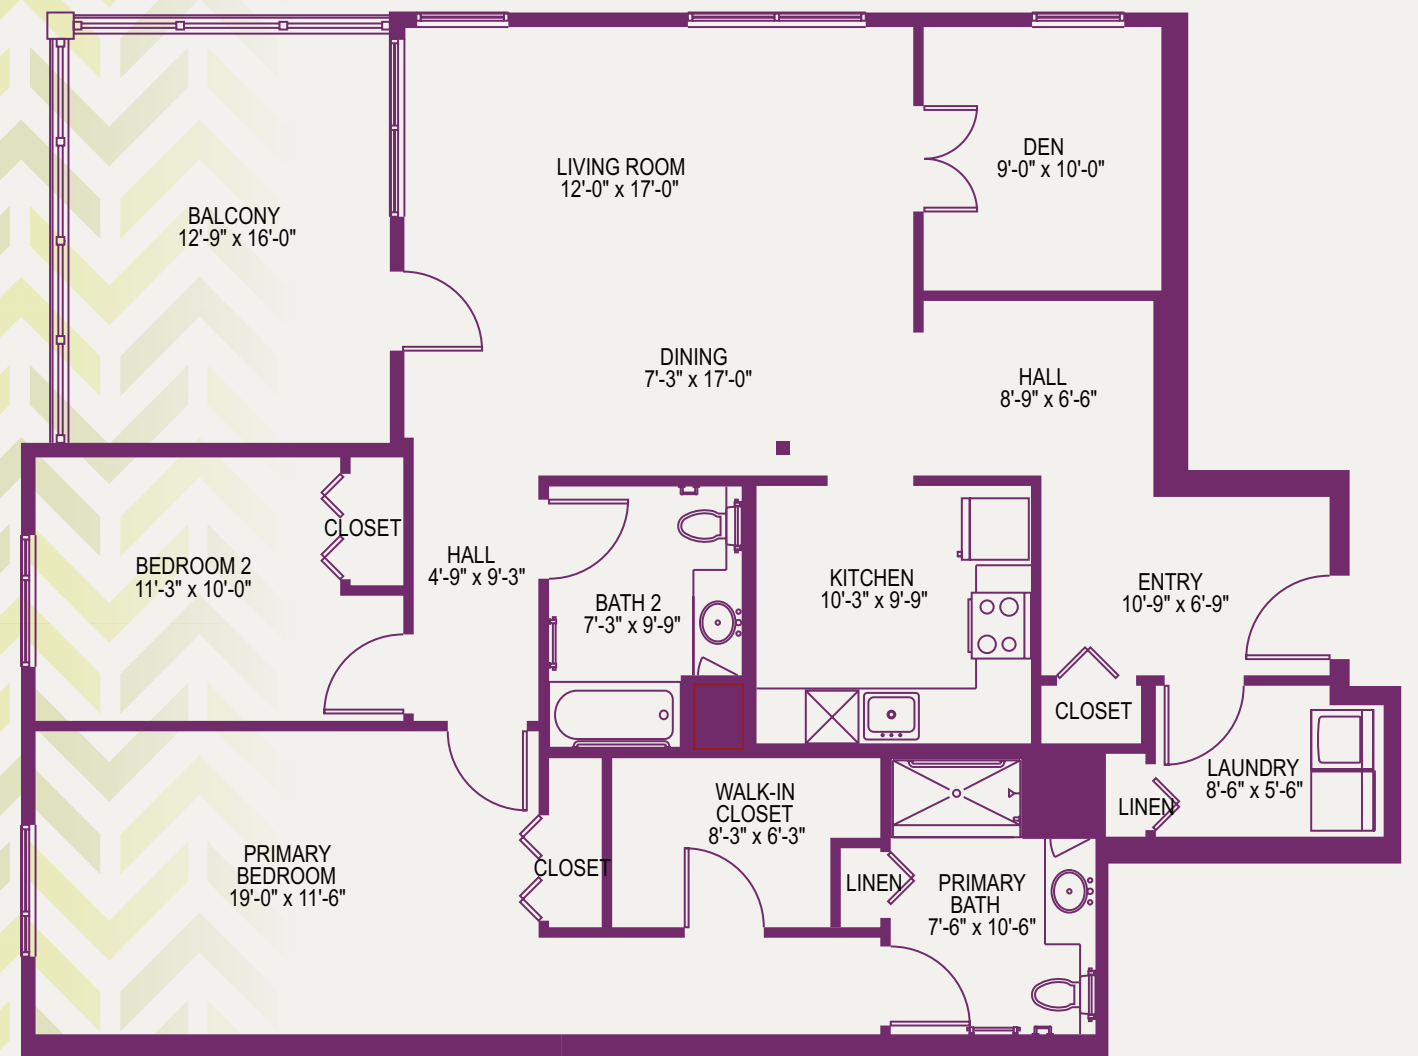

UPMC SENIOR COMMUNITIES

Feel Right at Home

CUMBERLAND WOODS VILLAGE
VILLA "P2"
2 BEDROOMS/2 BATHS/DEN/BALCONY
1555 Square Feet

CUMBERLAND WOODS VILLAGE
700 Cumberland Woods Drive
Allison Park, PA 15101
UPMCSeniorCommunities.com

 UPMC Senior Communities
1-800-324-5523 • UPMCSeniorCommunities.com
SR/LIV529655 SR/JB FEBRUARY 15, 2023 1:16 PM © 2023 UPMC

UPMC SENIOR COMMUNITIES

Feel Right at Home

CUMBERLAND WOODS VILLAGE
VILLA "P2"
2 BEDROOMS/2 BATHS/DEN/BALCONY
1555 Square Feet