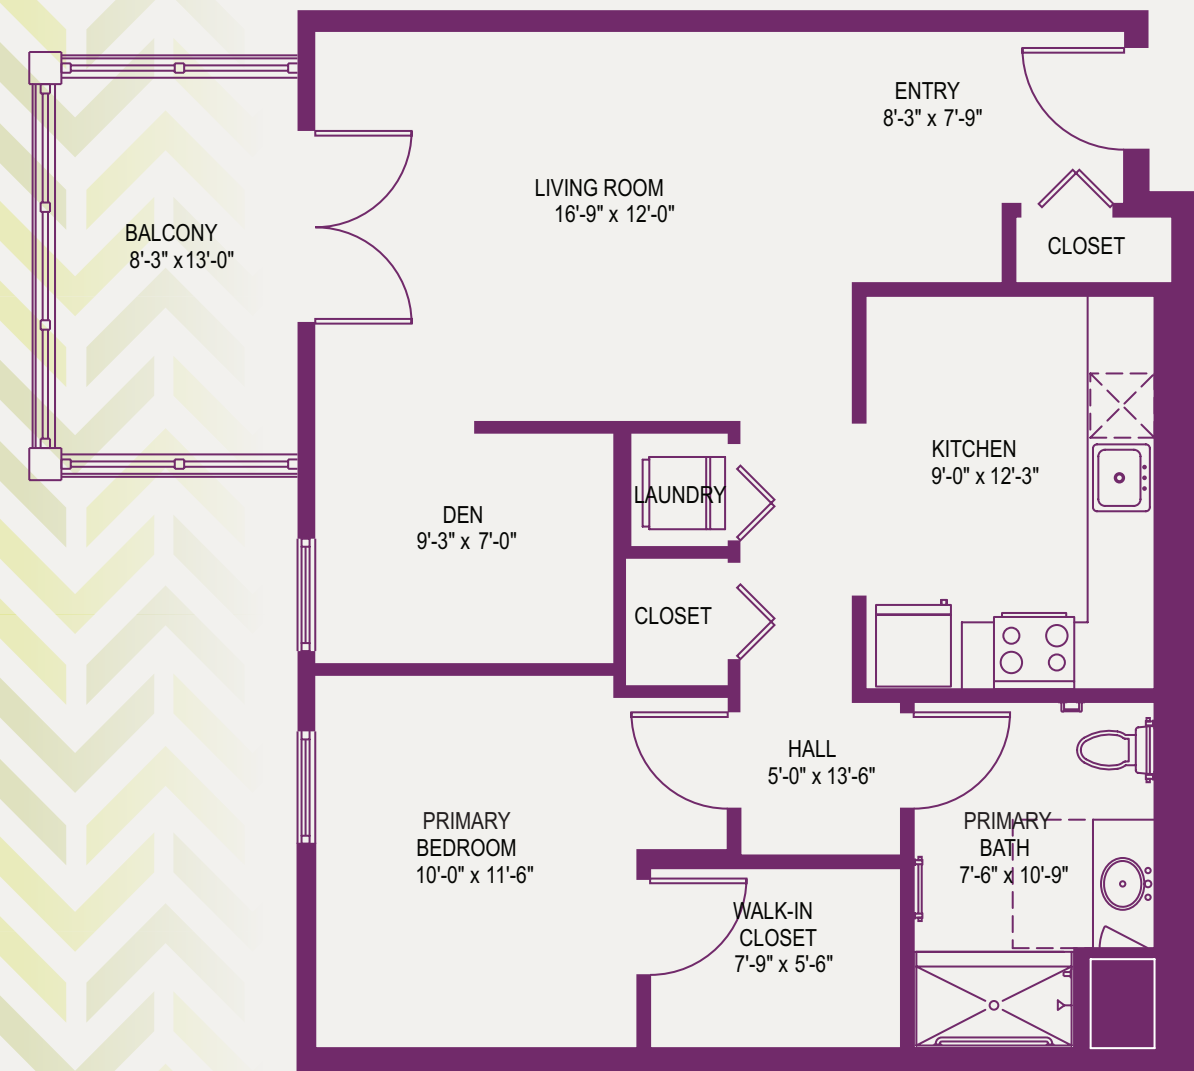

CUMBERLAND WOODS VILLAGE
COMMONS "A1"
1 BEDROOM/1 BATH/DEN/BALCONY
890 Square Feet

CUMBERLAND WOODS VILLAGE
700 Cumberland Woods Drive
Allison Park, PA 15101
UPMCSeniorCommunities.com

UPMC Senior Communities
1-800-324-5523 • UPMCSeniorCommunities.com
SR/LIV529655 SR/JB FEBRUARY 15, 2023 1:16 PM © 2023 UPMC

UPMC | **SENIOR COMMUNITIES**