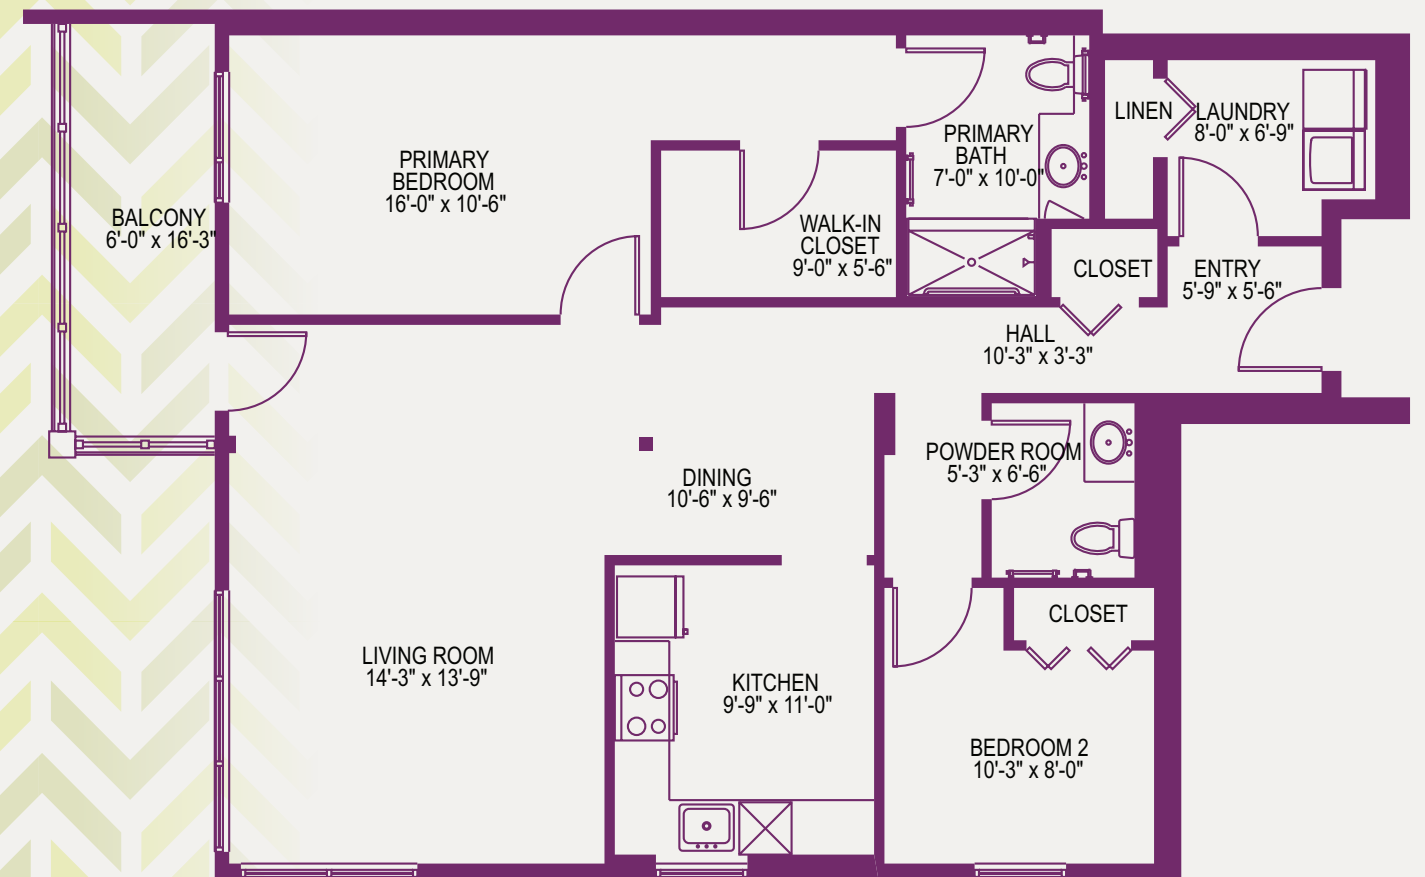

UPMC Senior Communities

1-800-324-5523 • UPMCSeniorCommunities.com

SR/JB FEBRUARY 15, 2023 1:16 PM

© 2023 UPMC

UPMC | SENIOR COMMUNITIES

Feel Right at Home

CUMBERLAND WOODS VILLAGE
VILLA "M"
2 BEDROOMS/1.5 BATHS/BALCONY
1150 Square Feet

Feel Right at Home

CUMBERLAND WOODS VILLAGE
VILLA "M"
2 BEDROOMS/1.5 BATHS/BALCONY
1150 Square Feet

CUMBERLAND WOODS VILLAGE
700 Cumberland Woods Drive
Allison Park, PA 15101
UPMCSeniorCommunities.com

 UPMC Senior Communities
1-800-324-5523 • UPMCSeniorCommunities.com
SR/LIV529655 SR/JB FEBRUARY 15, 2023 1:16 PM © 2023 UPMC