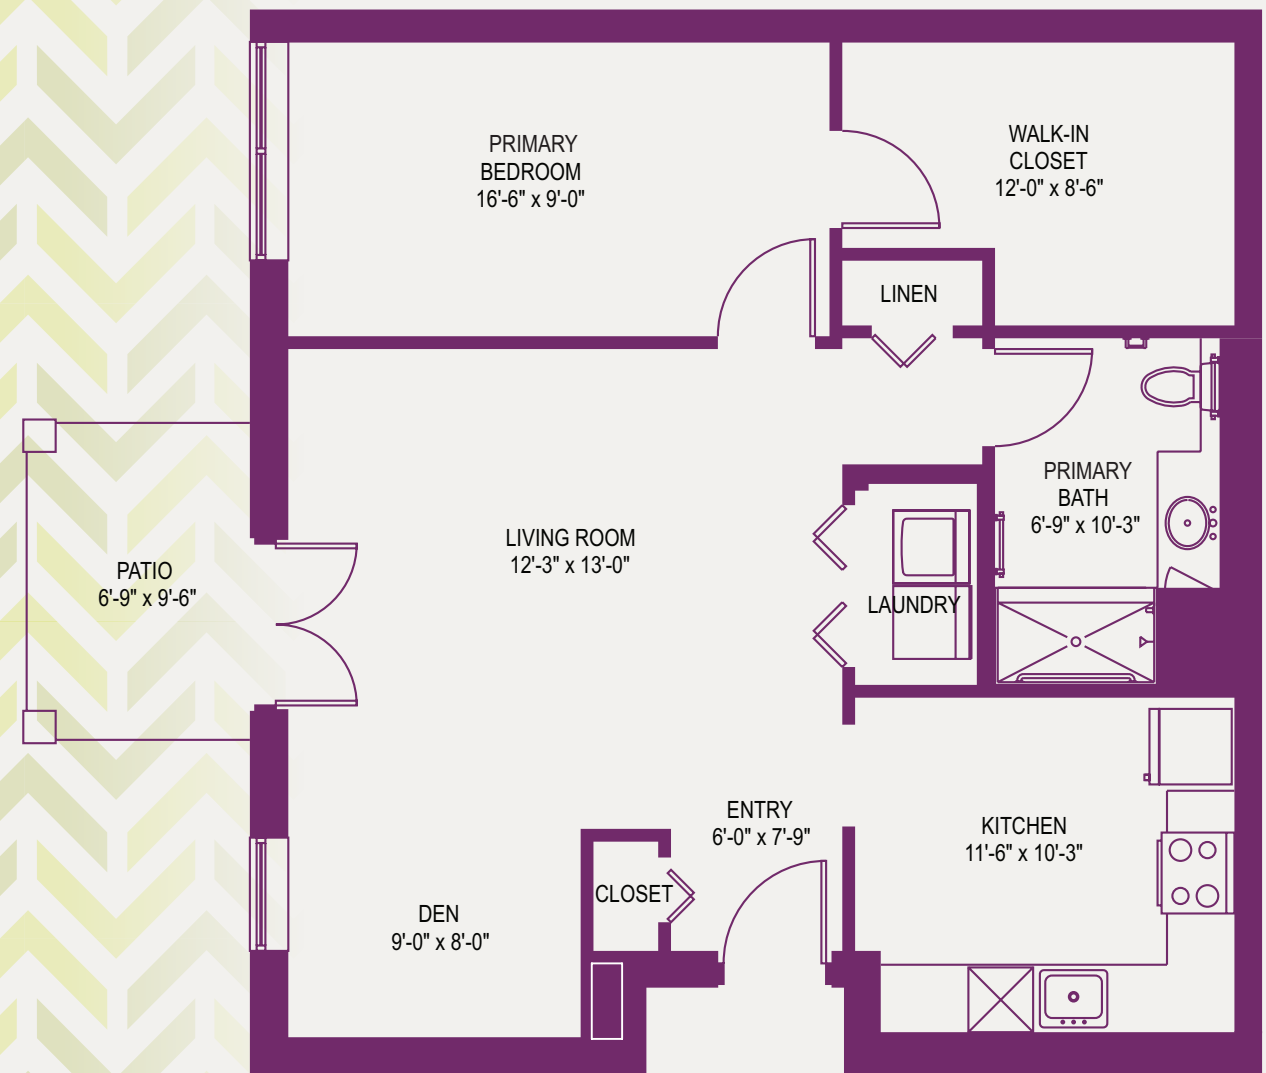

UPMC | SENIOR COMMUNITIES

Feel Right at Home

CUMBERLAND WOODS VILLAGE
VILLA "K3"
1 BEDROOM/1 BATH/DEN/PATIO
965 Square Feet

Feel Right at Home

CUMBERLAND WOODS VILLAGE
VILLA "K3"
1 BEDROOM/1 BATH/DEN/PATIO
965 Square Feet