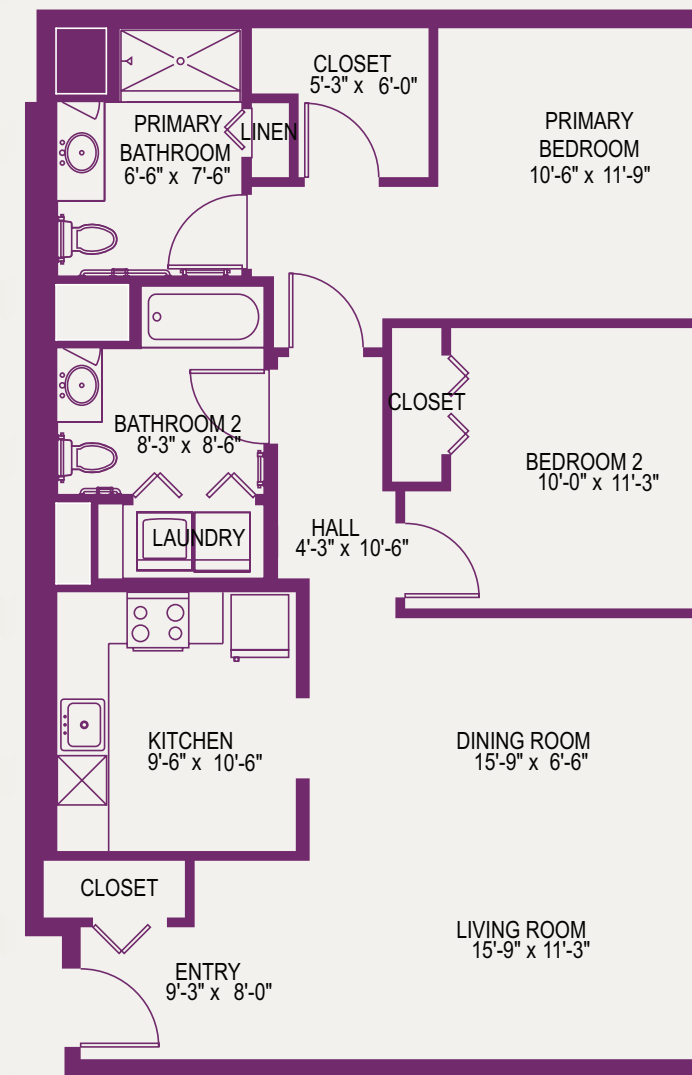

UPMC | SENIOR COMMUNITIES

Feel Right at Home

CUMBERLAND WOODS VILLAGE
COMMONS "G"
2 BEDROOMS/2BATHS
1170 Square Feet

Feel Right at Home

CUMBERLAND WOODS VILLAGE
COMMONS "G"
2 BEDROOMS/2BATHS
1170 Square Feet