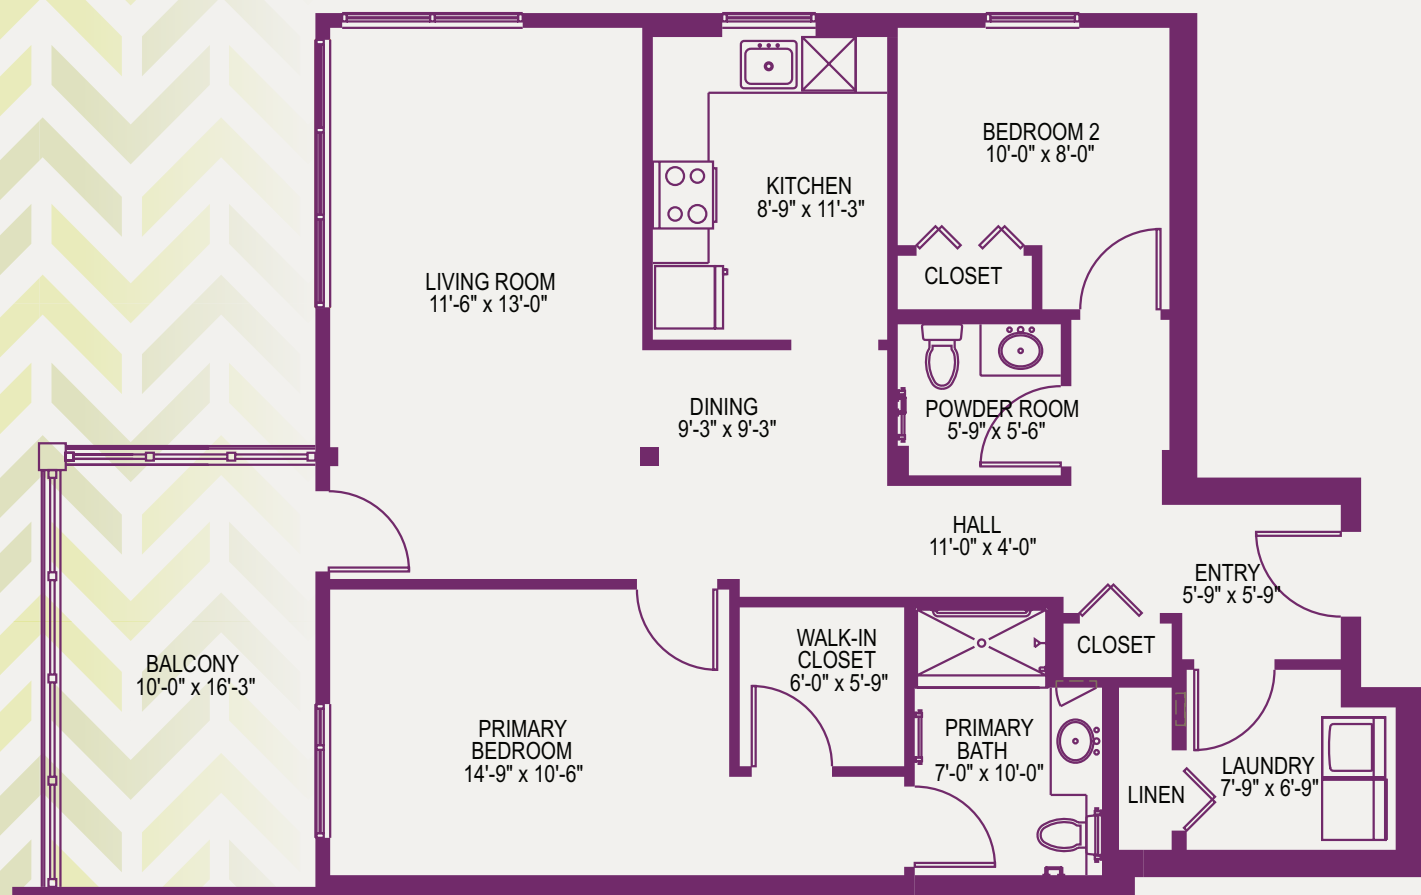

UPMC | SENIOR COMMUNITIES

Feel Right at Home

CUMBERLAND WOODS VILLAGE

VILLA "N1"

2 BEDROOMS/1.5 BATHS/BALCONY

1155 Square Feet

Feel Right at Home

CUMBERLAND WOODS VILLAGE