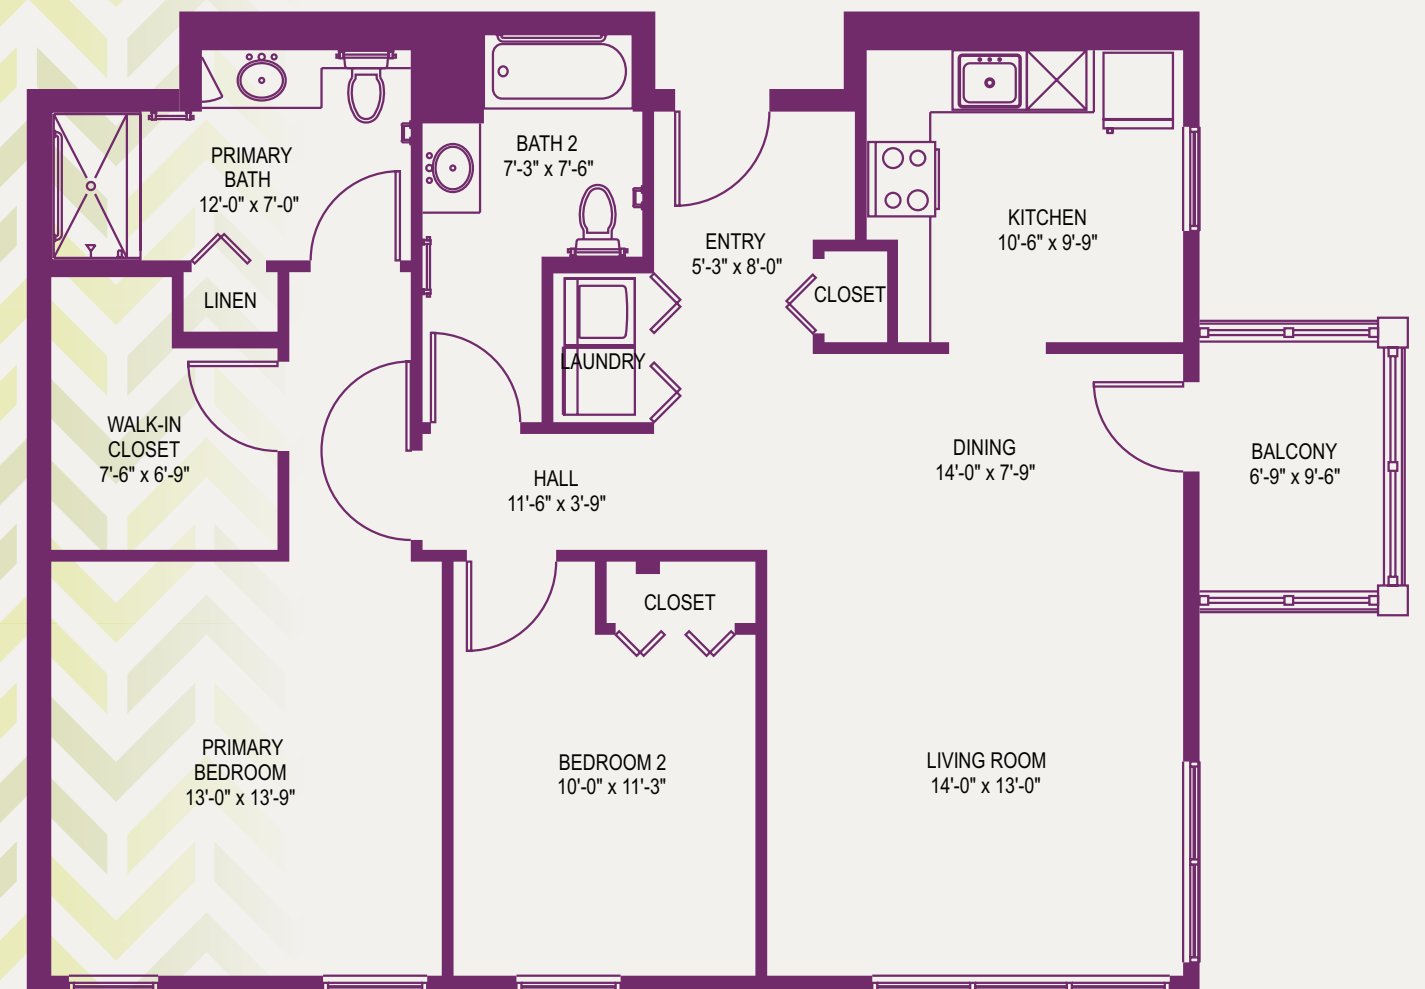

UPMC SENIOR COMMUNITIES

Feel Right at Home

CUMBERLAND WOODS VILLAGE

VILLA O-2

2 BEDROOMS/2 BATHS/BALCONY

1240 Square Feet

Feel Right at Home

CUMBERLAND WOODS VILLAGE

VILLA O-2

2 BEDROOMS/2 BATHS/BALCONY

1240 Square Feet

CUMBERLAND WOODS VILLAGE

700 Cumberland Woods Drive
Allison Park, PA 15101
UPMCSeniorCommunities.com

UPMC Senior Communities

1-800-324-5523 • UPMCSeniorCommunities.com