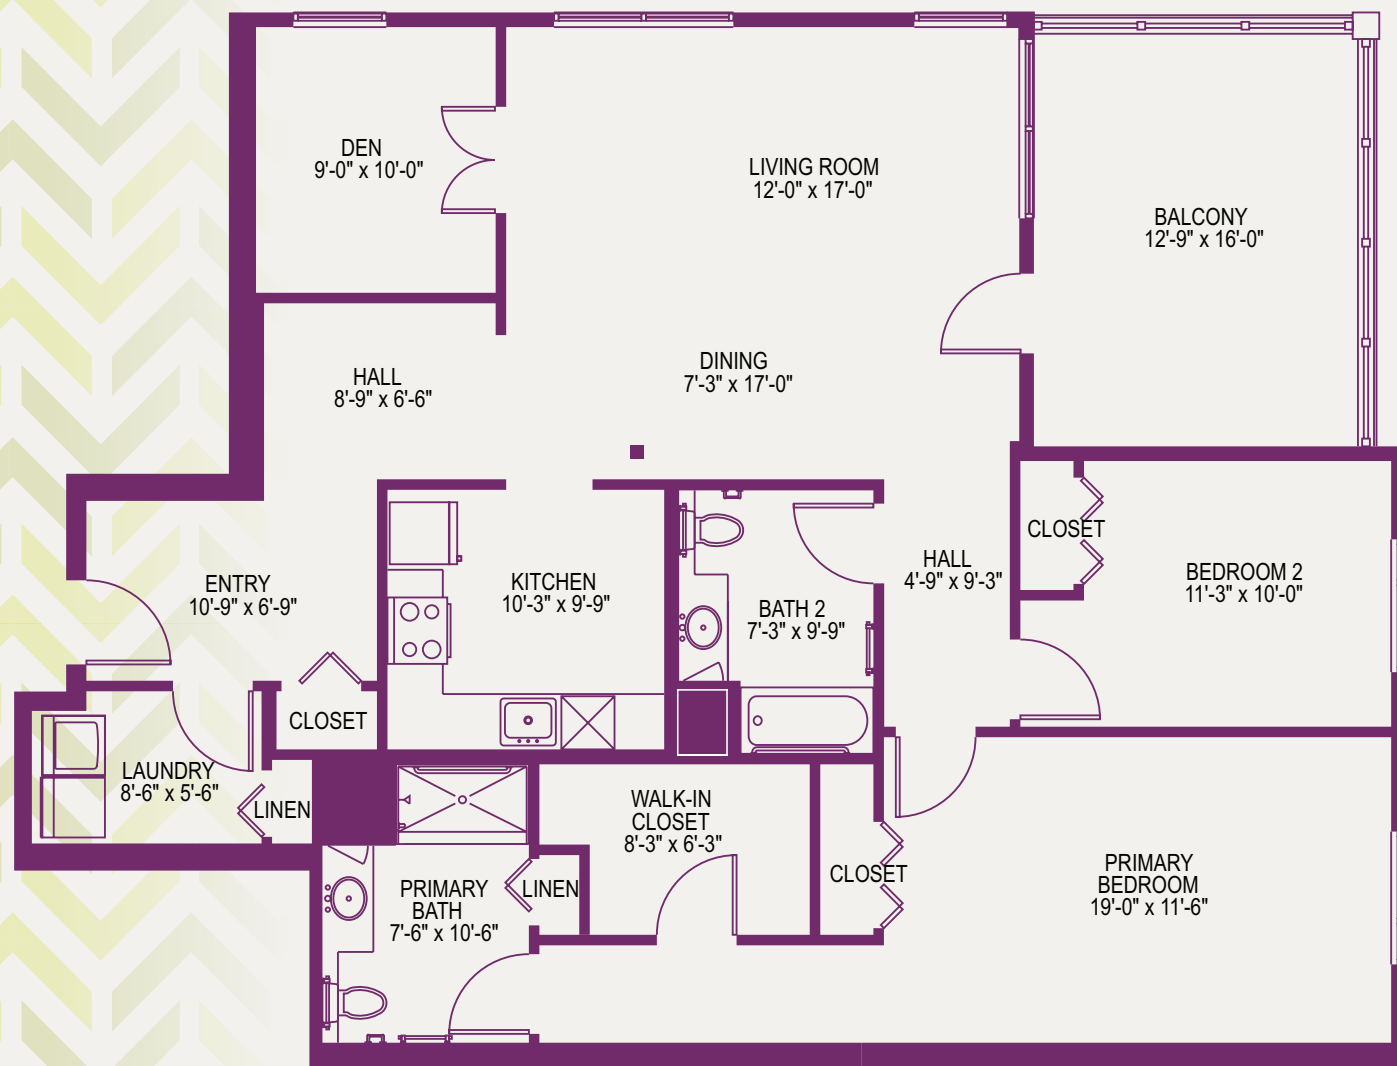

Feel Right at Home

CUMBERLAND WOODS VILLAGE
VILLA "P4"
2 BEDROOMS/2 BATHS/DEN/BALCONY
1555 Square Feet

CUMBERLAND WOODS VILLAGE
700 Cumberland Woods Drive
Allison Park, PA 15101
UPMCSeniorCommunities.com

UPMC Senior Communities
1-800-324-5523 • UPMCSeniorCommunities.com
SR/LIV529655 SR/JB FEBRUARY 15, 2023 1:16 PM © 2023 UPMC

UPMC | SENIOR COMMUNITIES

Feel Right at Home