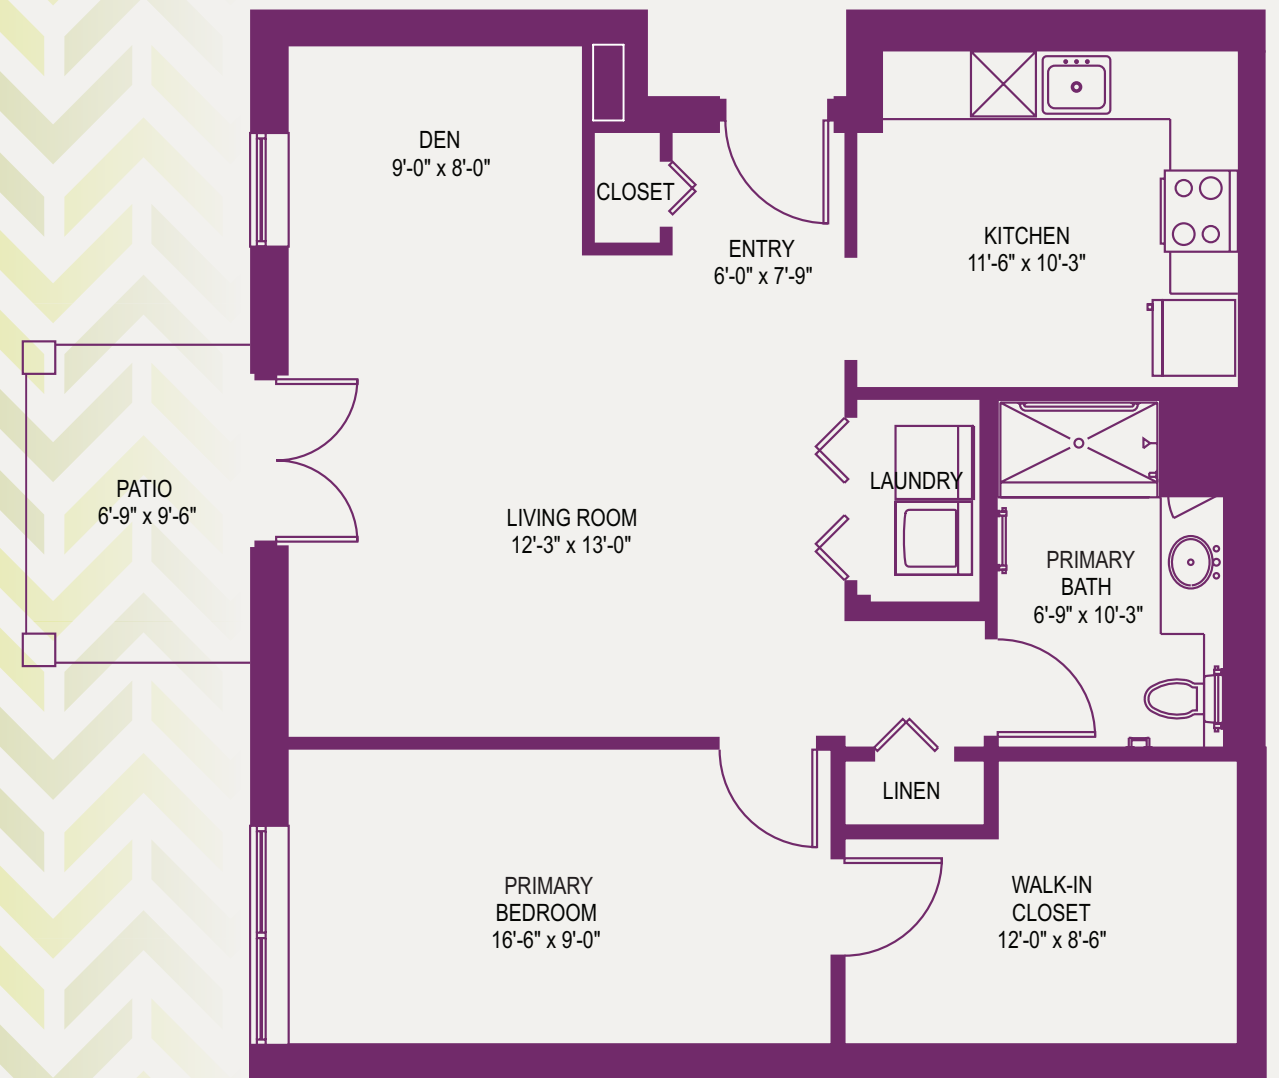

UPMC | SENIOR COMMUNITIES

Feel Right at Home

CUMBERLAND WOODS VILLAGE
VILLA "K1"
1 BEDROOM/1 BATH/DEN/PATIO
965 Square Feet

Feel Right at Home

CUMBERLAND WOODS VILLAGE
VILLA "K1"
1 BEDROOM/1 BATH/DEN/PATIO
965 Square Feet