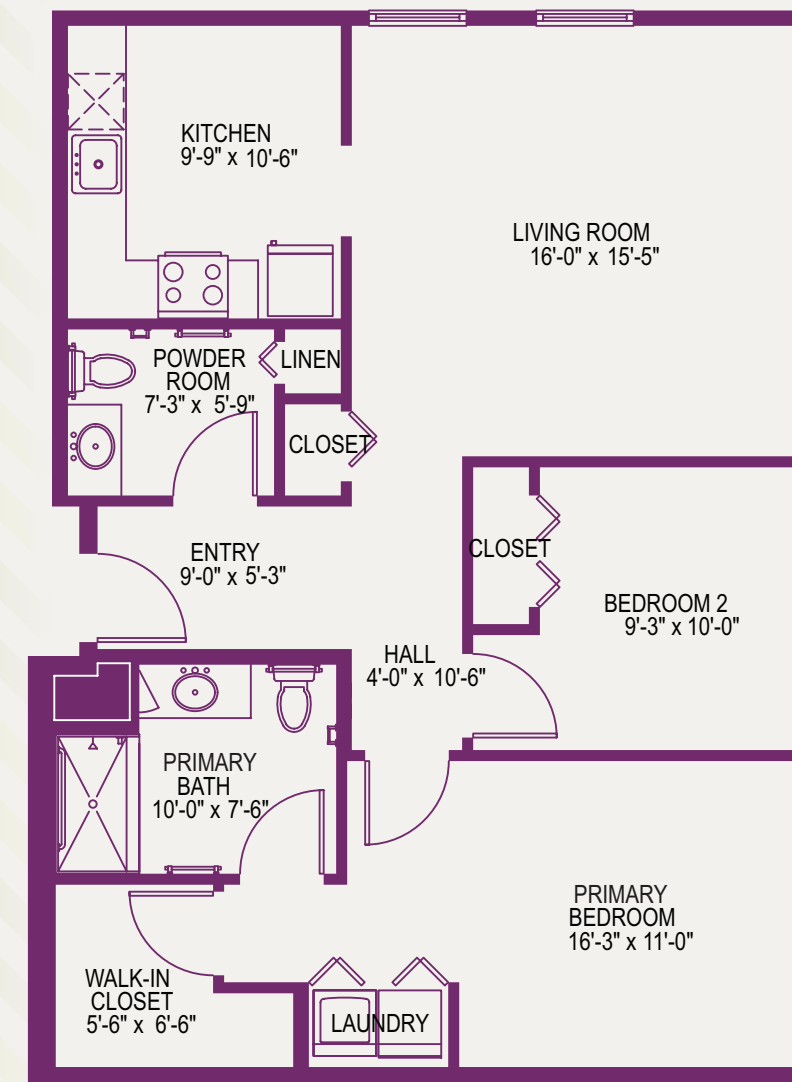

CUMBERLAND WOODS VILLAGE
COMMONS "E"
2 BEDROOMS/1.5 BATHS
1035 Square Feet

CUMBERLAND WOODS VILLAGE
700 Cumberland Woods Drive
Allison Park, PA 15101
UPMCSeniorCommunities.com

UPMC Senior Communities
1-800-324-5523 • UPMCSeniorCommunities.com
SRLIV529655 SR/JB FEBRUARY 15, 2023 1:16 PM © 2023 UPMC

UPMC | **SENIOR COMMUNITIES**

CUMBERLAND WOODS VILLAGE
700 Cumberland Woods Drive
Allison Park, PA 15101
UPMCSeniorCommunities.com

UPMC Senior Communities
1-800-324-5523 • UPMCSeniorCommunities.com
SRLIV529655 SR/JB FEBRUARY 15, 2023 1:16 PM © 2023 UPMC

UPMC | **SENIOR COMMUNITIES**