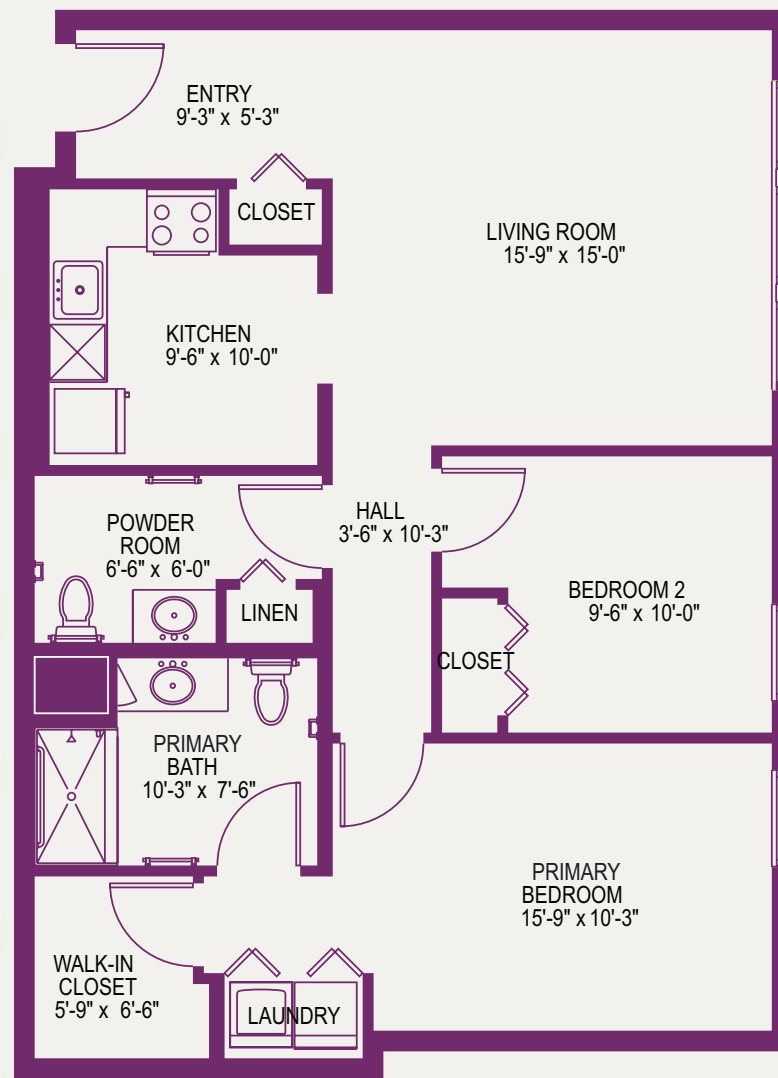

Feel Right at Home

CUMBERLAND WOODS VILLAGE
COMMONS "D"
2 BEDROOMS/1.5 BATHS
1030 Square Feet

CUMBERLAND WOODS VILLAGE
700 Cumberland Woods Drive
Allison Park, PA 15101
UPMCSeniorCommunities.com

UPMC Senior Communities
1-800-324-5523 • UPMCSeniorCommunities.com
SRLIV529655 SR/JB FEBRUARY 15, 2023 1:16 PM © 2023 UPMC

UPMC | SENIOR COMMUNITIES