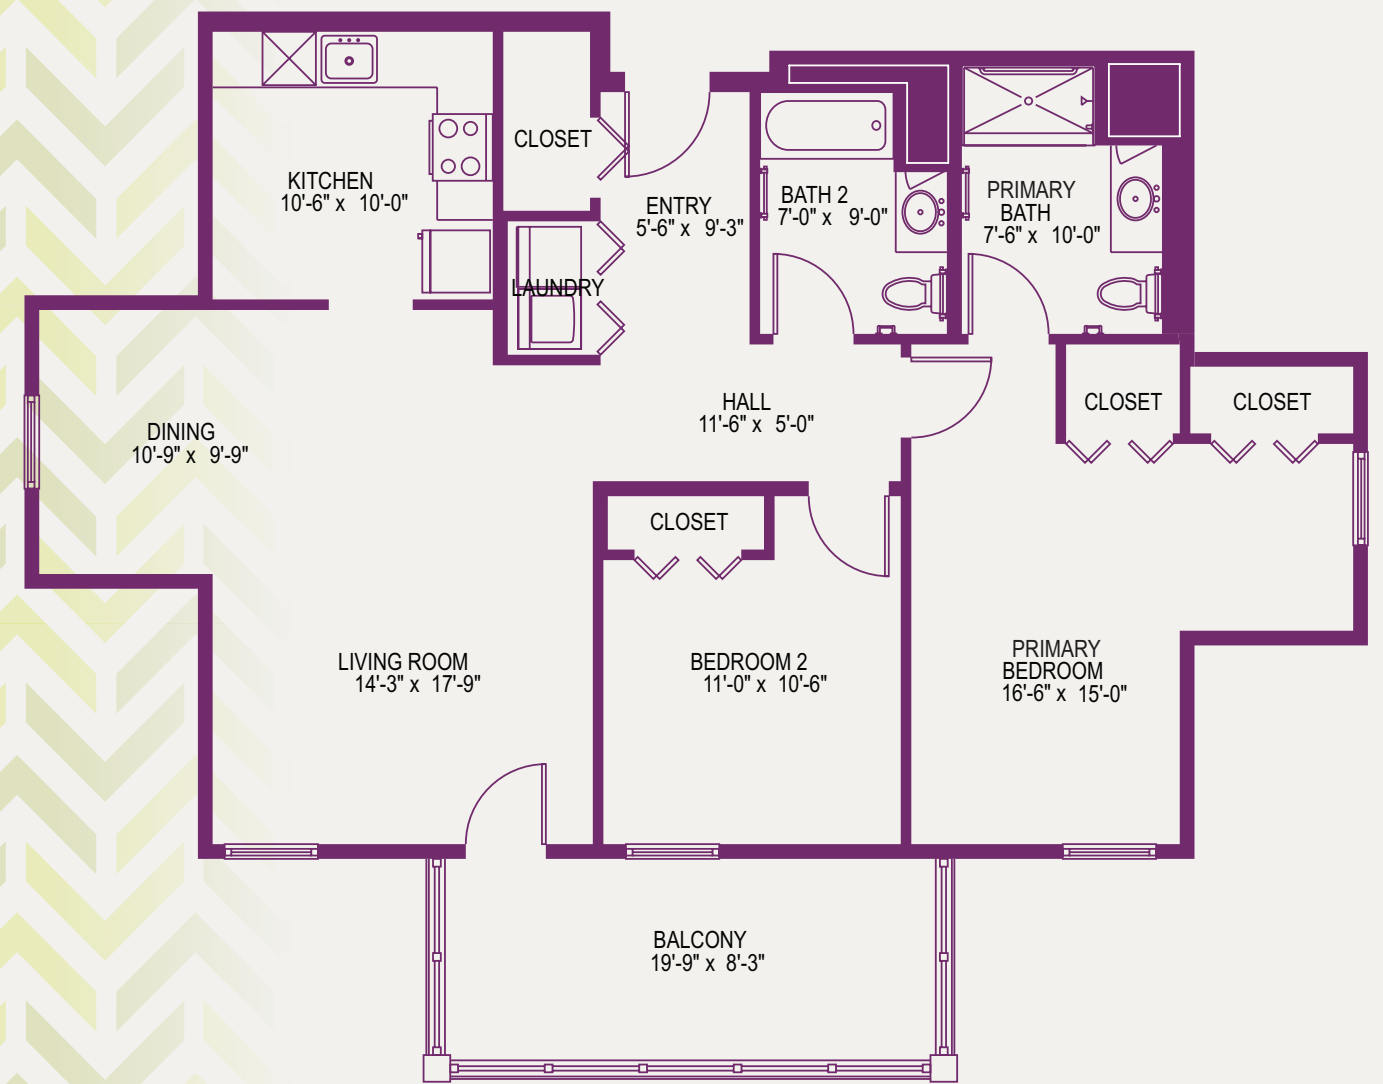

UPMC | SENIOR COMMUNITIES

Feel Right at Home

CUMBERLAND WOODS VILLAGE
COMMONS "J"
2 BEDROOMS/2 BATHS/BALCONY
1245 Square Feet

Feel Right at Home

CUMBERLAND WOODS VILLAGE
COMMONS "J"
2 BEDROOMS/2 BATHS/BALCONY
1245 Square Feet