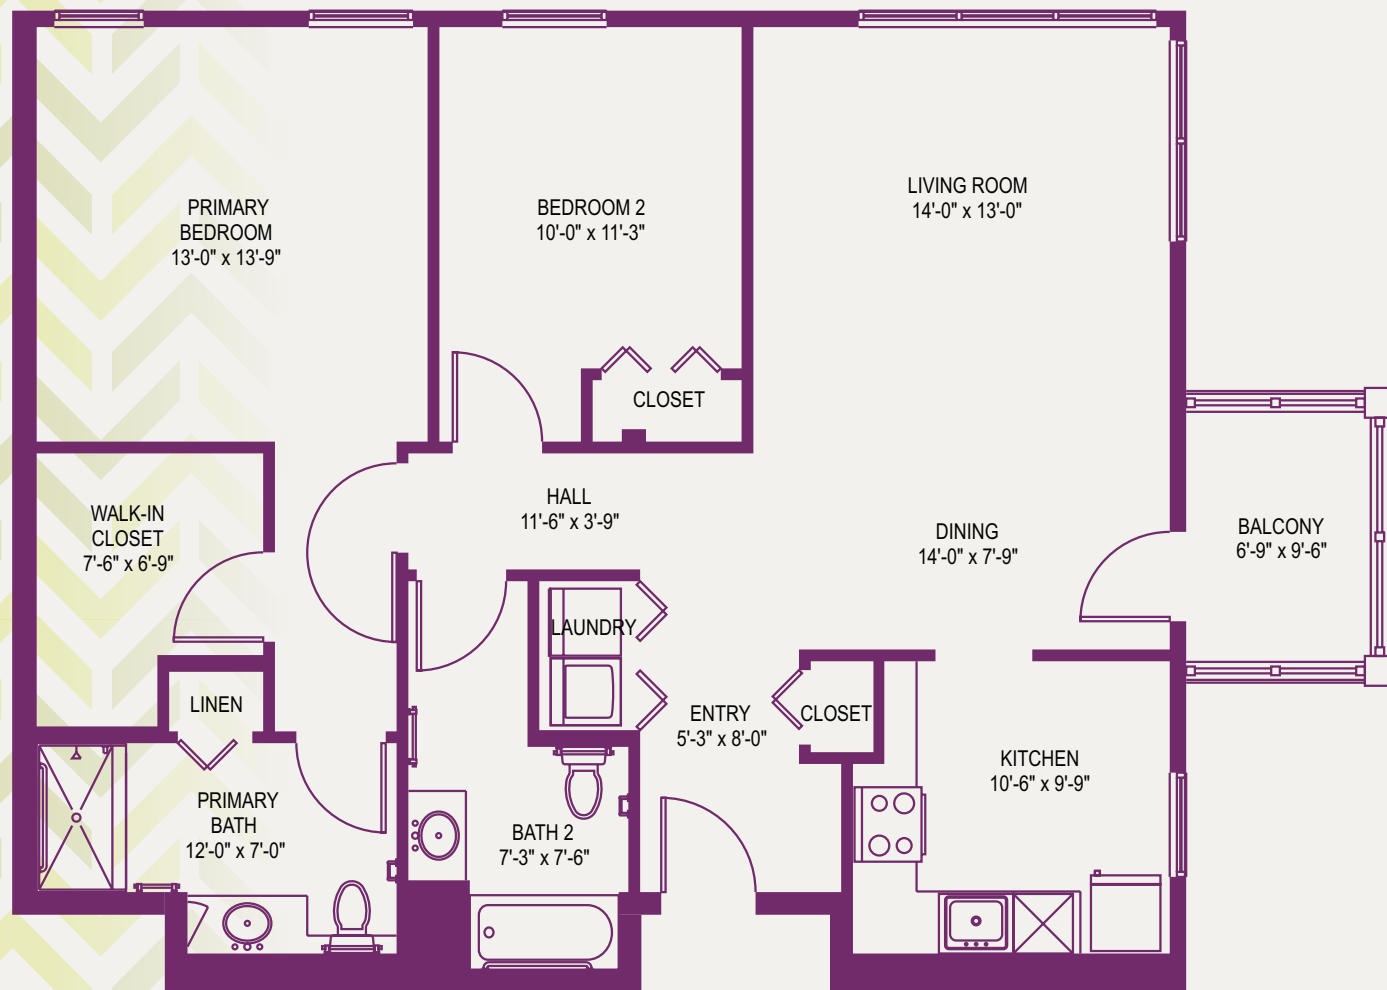

1-800-324-5523 • UPMCSeniorCommunities.com

SR/LIV529655 SR/JB FEBRUARY 15, 2023 1:16 PM © 2023 UPMC

UPMC | SENIOR COMMUNITIES

Feel Right at Home

CUMBERLAND WOODS VILLAGE
VILLA "0-3"
2 BEDROOMS/2 BATHS/BALCONY
1240 Square Feet