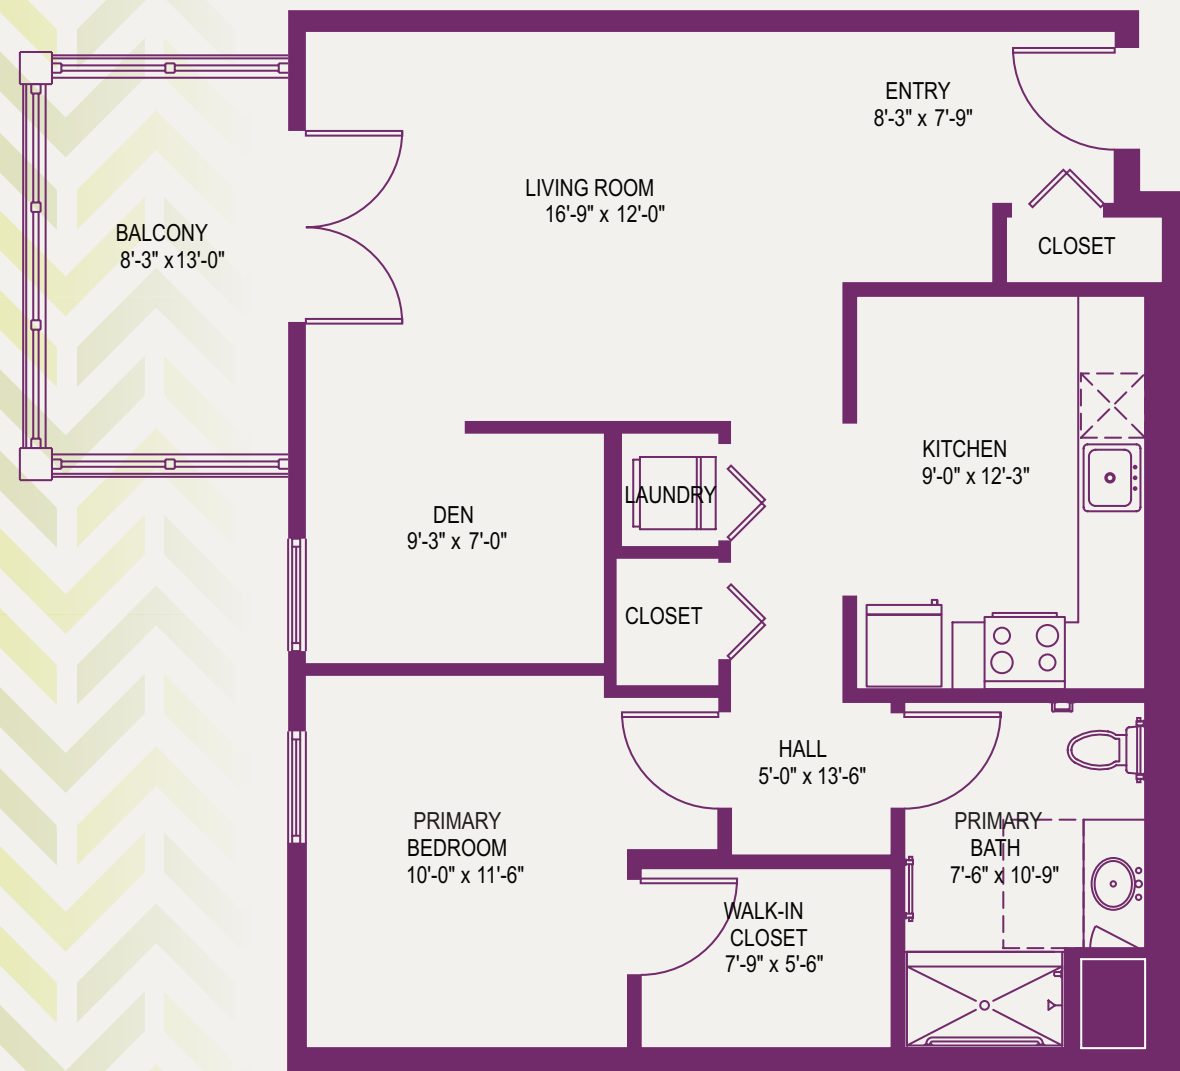

Feel Right at Home

CUMBERLAND WOODS VILLAGE
COMMONS "A1"
1 BEDROOM/1 BATH/DEN/BALCONY
890 Square Feet

CUMBERLAND WOODS VILLAGE
700 Cumberland Woods Drive
Allison Park, PA 15101
UPMCSeniorCommunities.com

UPMC Senior Communities
1-800-324-5523 • UPMCSeniorCommunities.com
SR/LIV529655 SR/JB FEBRUARY 15, 2023 1:16 PM © 2023 UPMC

UPMC | **SENIOR COMMUNITIES**

Feel Right at Home