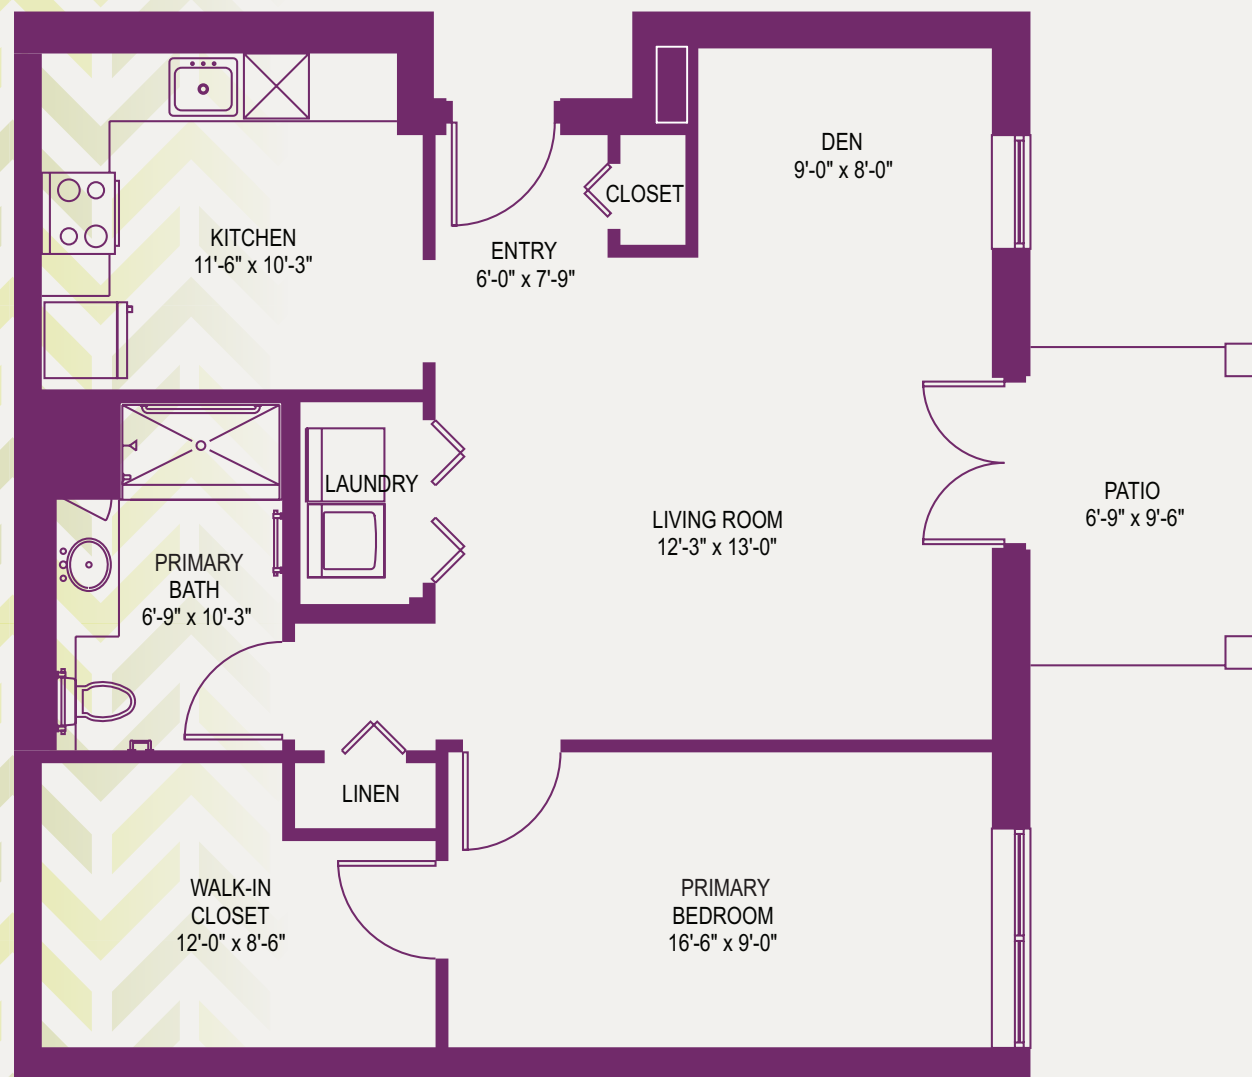

UPMC | SENIOR COMMUNITIES

Feel Right at Home

CUMBERLAND WOODS VILLAGE VILLA "K2" 1 BEDROOM/1 BATH/DEN/PATIO 965 Square Feet

CUMBERLAND WOODS VILLAGE
700 Cumberland Woods Drive
Allison Park, PA 15101
UPMCSeniorCommunities.com