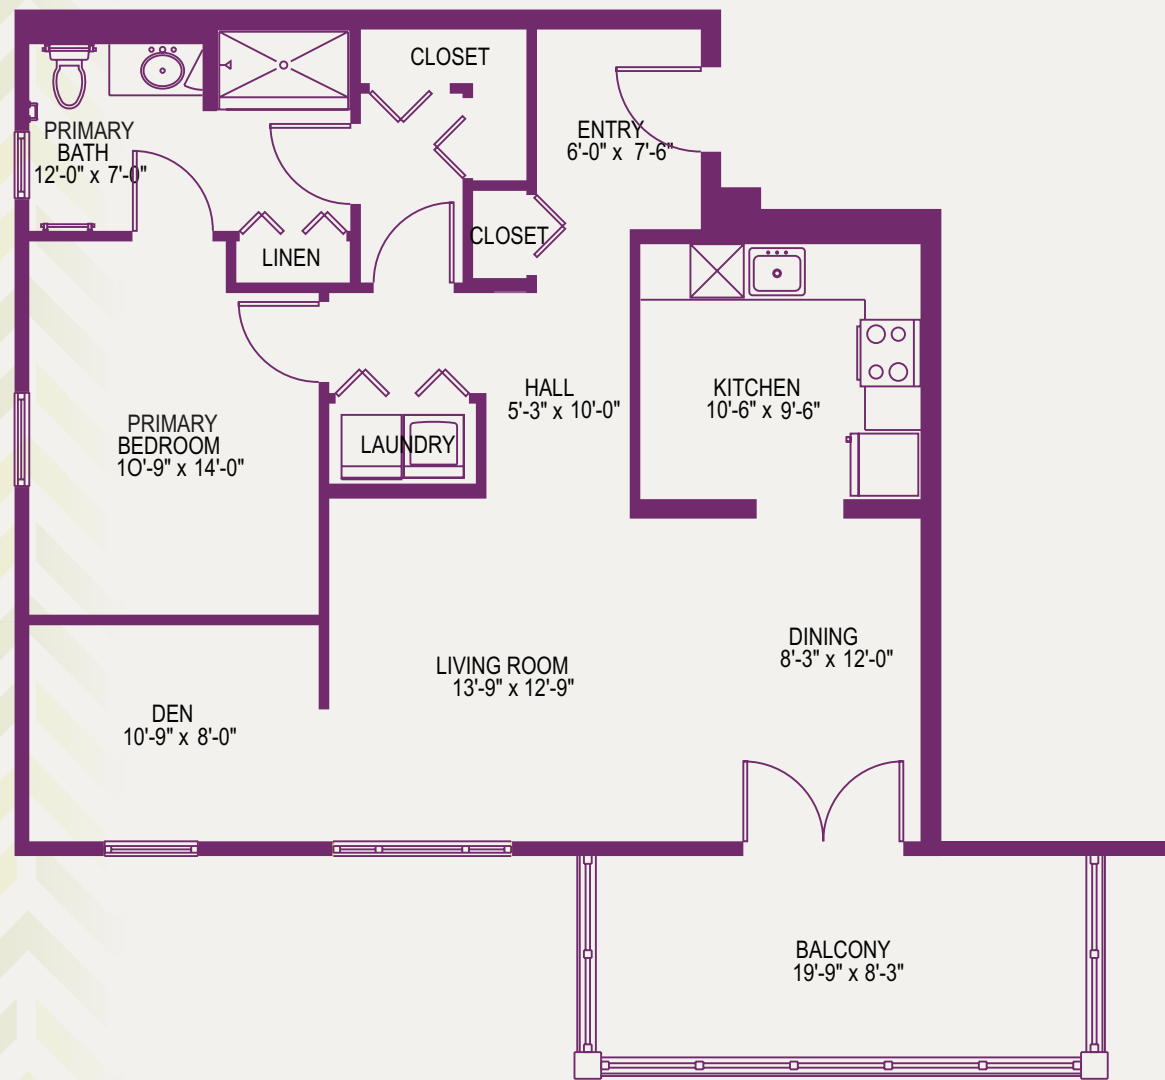

UPMC | **SENIOR COMMUNITIES**

Feel Right at Home

CUMBERLAND WOODS VILLAGE
COMMONS "A1"
1 BEDROOM/1 BATH/DEN/BALCONY
890 Square Feet

CUMBERLAND WOODS VILLAGE
700 Cumberland Woods Drive
Allison Park, PA 15101
UPMCSeniorCommunities.com

 UPMC Senior Communities
1-800-324-5523 • UPMCSeniorCommunities.com
SR/LIV529655 SR/JB FEBRUARY 15, 2023 1:16 PM © 2023 UPMC

UPMC | **SENIOR COMMUNITIES**

Feel Right at Home

CUMBERLAND WOODS VILLAGE
COMMONS "B"
1 BEDROOM/1 BATH/DEN/BALCONY
1010 Square Feet