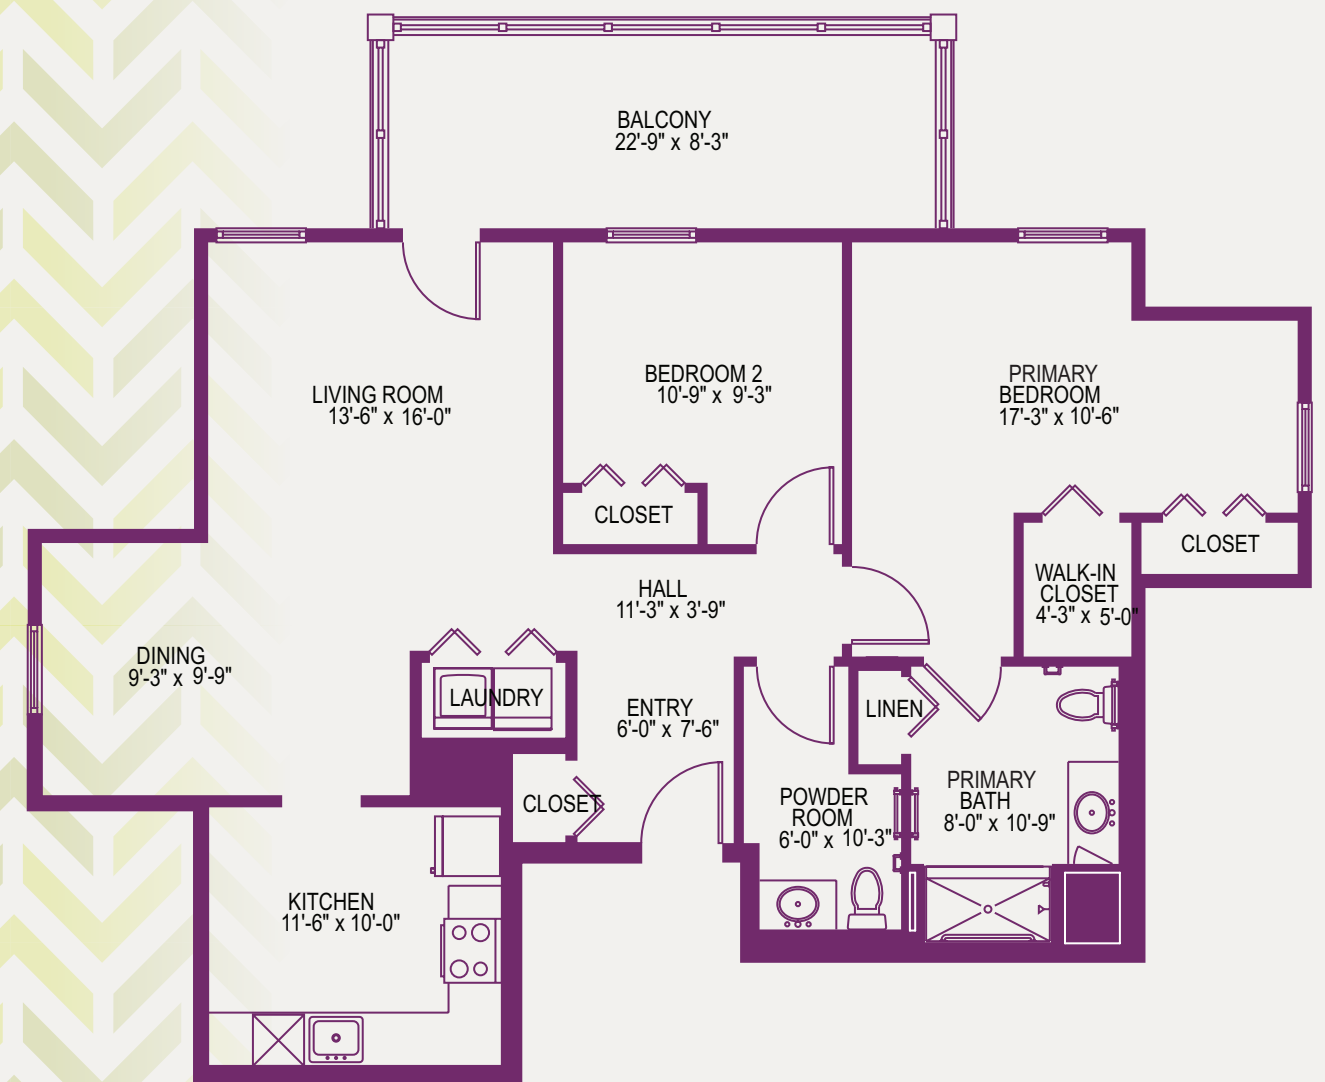

UPMC | SENIOR COMMUNITIES

Feel Right at Home

CUMBERLAND WOODS VILLAGE
COMMONS "I"
2 BEDROOMS/1.5 BATHS/BALCONY
1190 Square Feet

CUMBERLAND WOODS VILLAGE
700 Cumberland Woods Drive
Allison Park, PA 15101
UPMCSeniorCommunities.com

 UPMC Senior Communities
1-800-324-5523 • UPMCSeniorCommunities.com
SR/LIV529655 SR/JB FEBRUARY 15, 2023 1:16 PM © 2023 UPMC

UPMC | SENIOR COMMUNITIES

Feel Right at Home

CUMBERLAND WOODS VILLAGE
COMMONS "I"
2 BEDROOMS/1.5 BATHS/BALCONY
1190 Square Feet