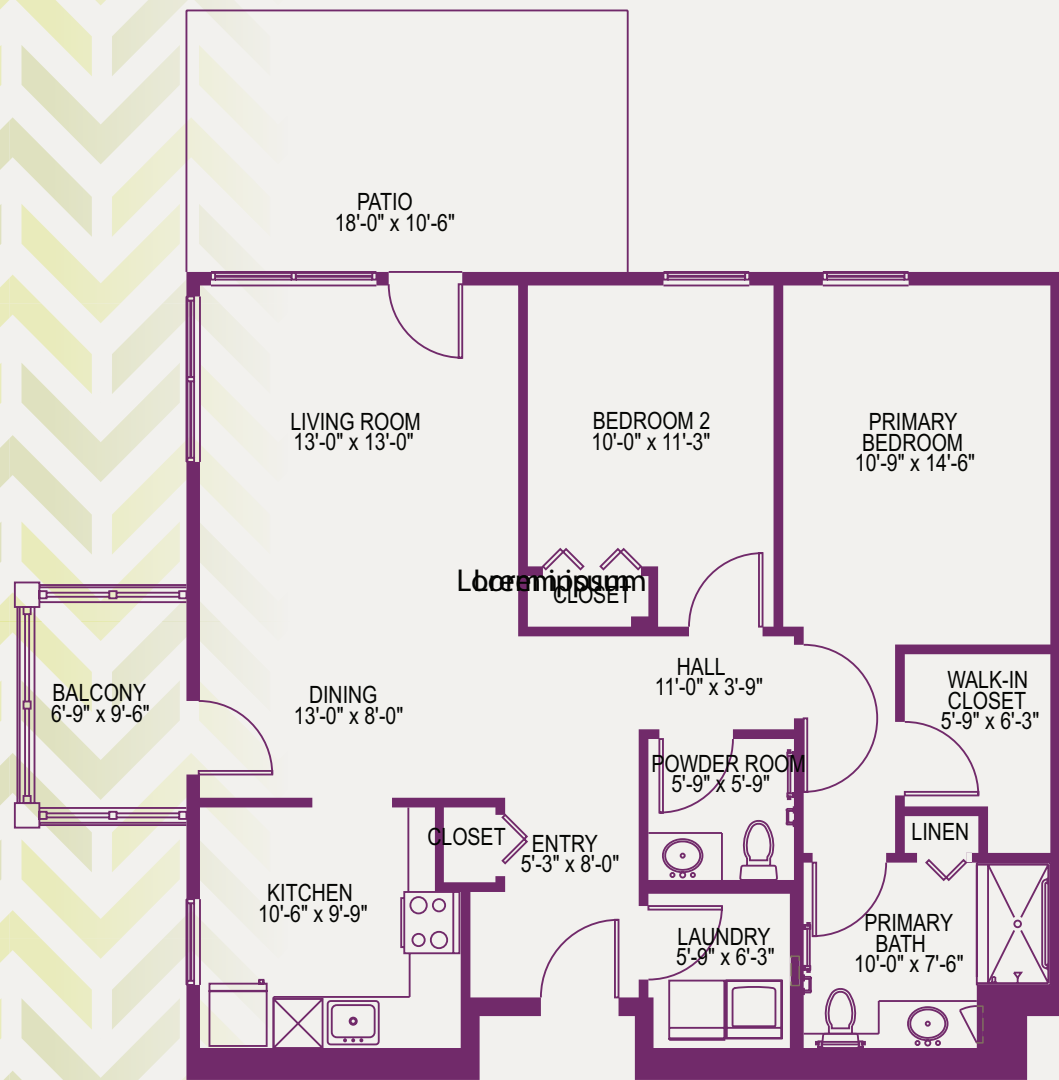

UPMC | SENIOR COMMUNITIES

Feel Right at Home

CUMBERLAND WOODS VILLAGE

VILLA "L4"

2 BEDROOMS/1.5 BATHS/BALCONY/PATIO

1145 Square Feet

CUMBERLAND WOODS VILLAGE

700 Cumberland Woods Drive
Allison Park, PA 15101