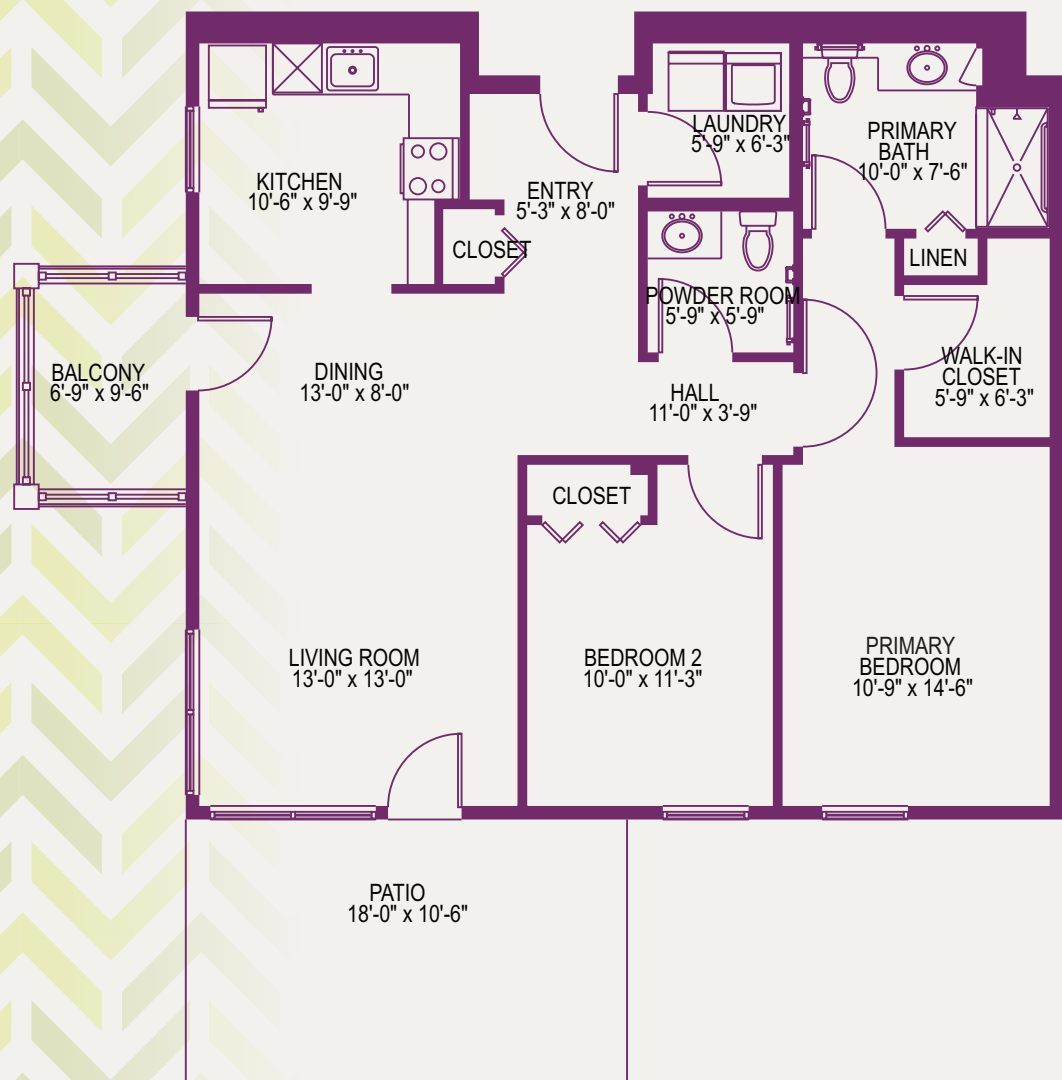

UPMC | SENIOR COMMUNITIES

Feel Right at Home

CUMBERLAND WOODS VILLAGE
VILLA "L1"
2 BEDROOMS/1.5 BATHS/BALCONY/PATIO
1145 Square Feet

Feel Right at Home

CUMBERLAND WOODS VILLAGE
VILLA "L1"
2 BEDROOMS/1.5 BATHS/BALCONY/PATIO
1145 Square Feet