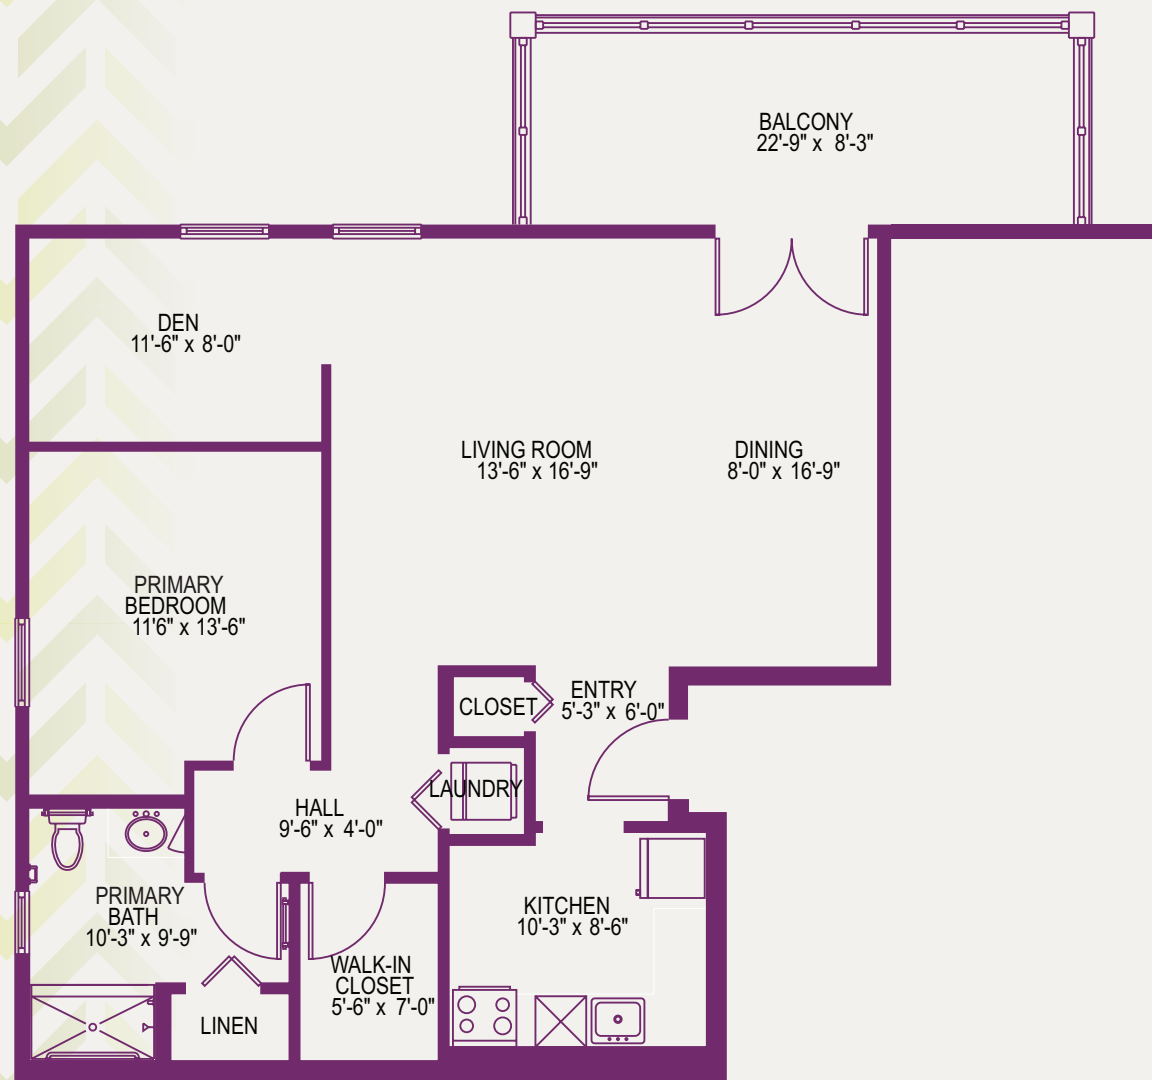

Feel Right at Home

CUMBERLAND WOODS VILLAGE
COMMONS "C"
1 BEDROOM/1 BATH/DEN/BALCONY
1030 Square Feet

Feel Right at Home