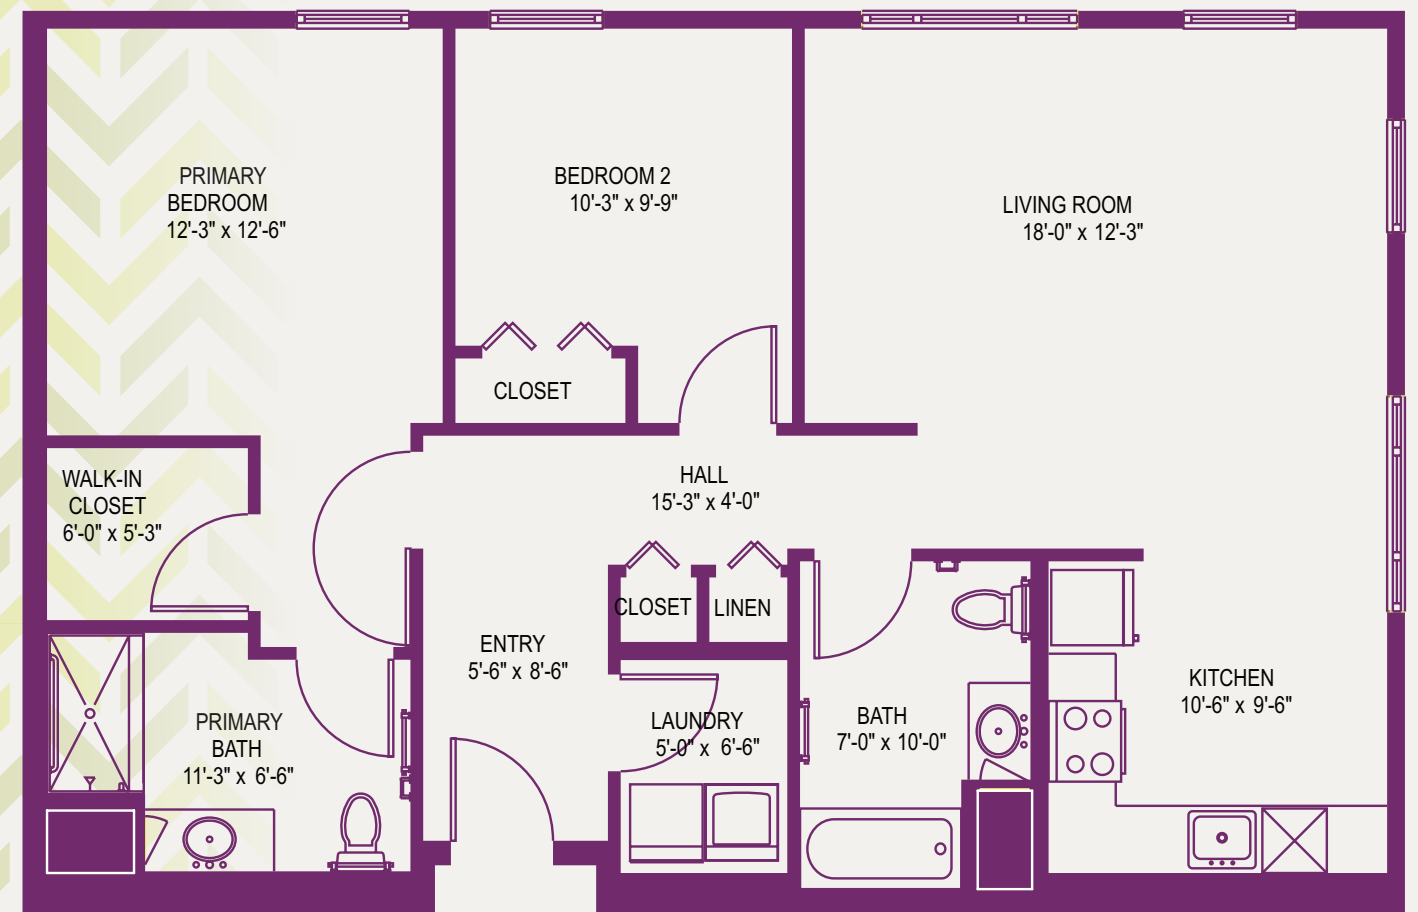

UPMC | **SENIOR COMMUNITIES**

Feel Right at Home

CUMBERLAND WOODS VILLAGE
COMMONS "F"
2 BEDROOMS/2 BATHS
1155 Square Feet

CUMBERLAND WOODS VILLAGE
700 Cumberland Woods Drive
Allison Park, PA 15101
UPMCSeniorCommunities.com

 UPMC Senior Communities
1-800-324-5523 • UPMCSeniorCommunities.com
SR/LIV529655 SR/JB FEBRUARY 15, 2023 1:16 PM © 2023 UPMC

UPMC | SENIOR COMMUNITIES

Feel Right at Home

CUMBERLAND WOODS VILLAGE
COMMONS "F"
2 BEDROOMS/2 BATHS
1155 Square Feet