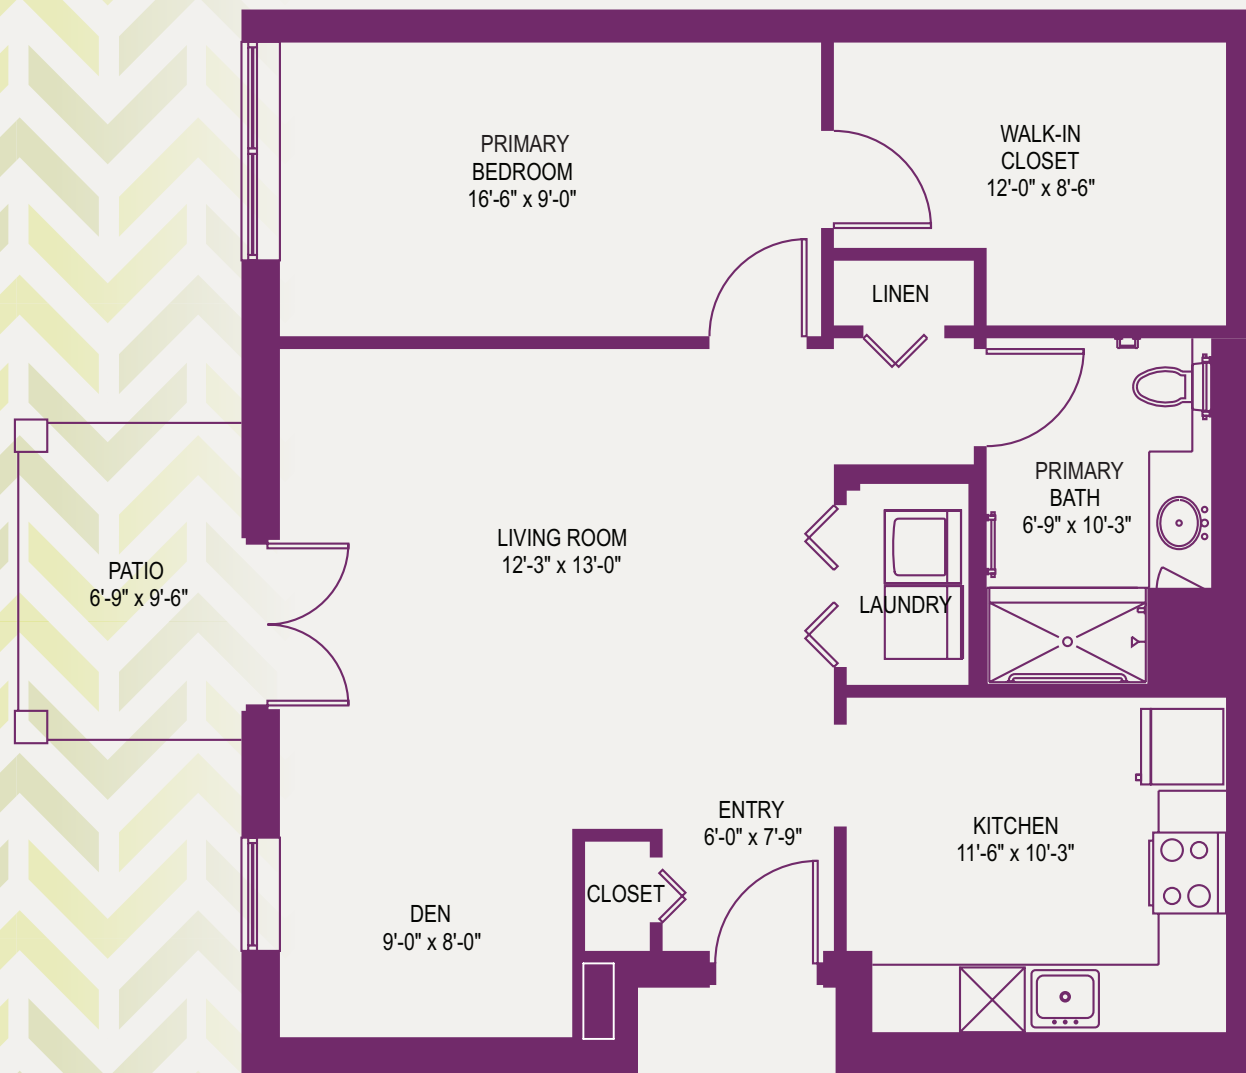

Feel Right at Home

CUMBERLAND WOODS VILLAGE
VILLA "K3"
1 BEDROOM/1 BATH/DEN/PATIO
965 Square Feet

Feel Right at Home