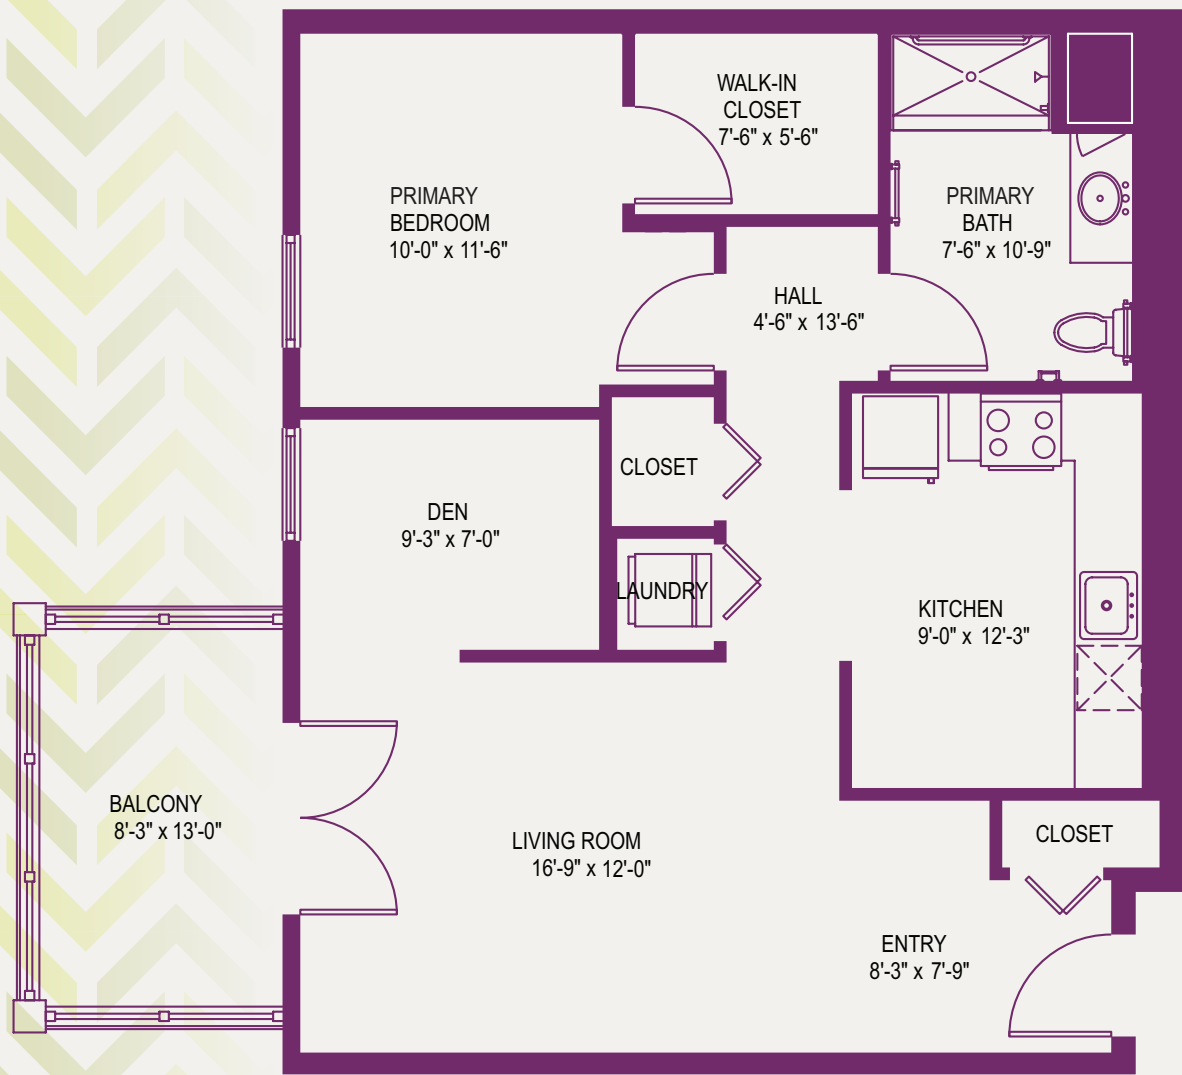

Feel Right at Home

CUMBERLAND WOODS VILLAGE
COMMONS "A1"
1 BEDROOM/1 BATH/DEN/BALCONY
890 Square Feet

CUMBERLAND WOODS VILLAGE
700 Cumberland Woods Drive
Allison Park, PA 15101
UPMCSeniorCommunities.com

UPMC Senior Communities
1-800-324-5523 • UPMCSeniorCommunities.com
SR/LIV529655 SR/JB FEBRUARY 15, 2023 1:16 PM © 2023 UPMC

UPMC | SENIOR COMMUNITIES

Feel Right at Home