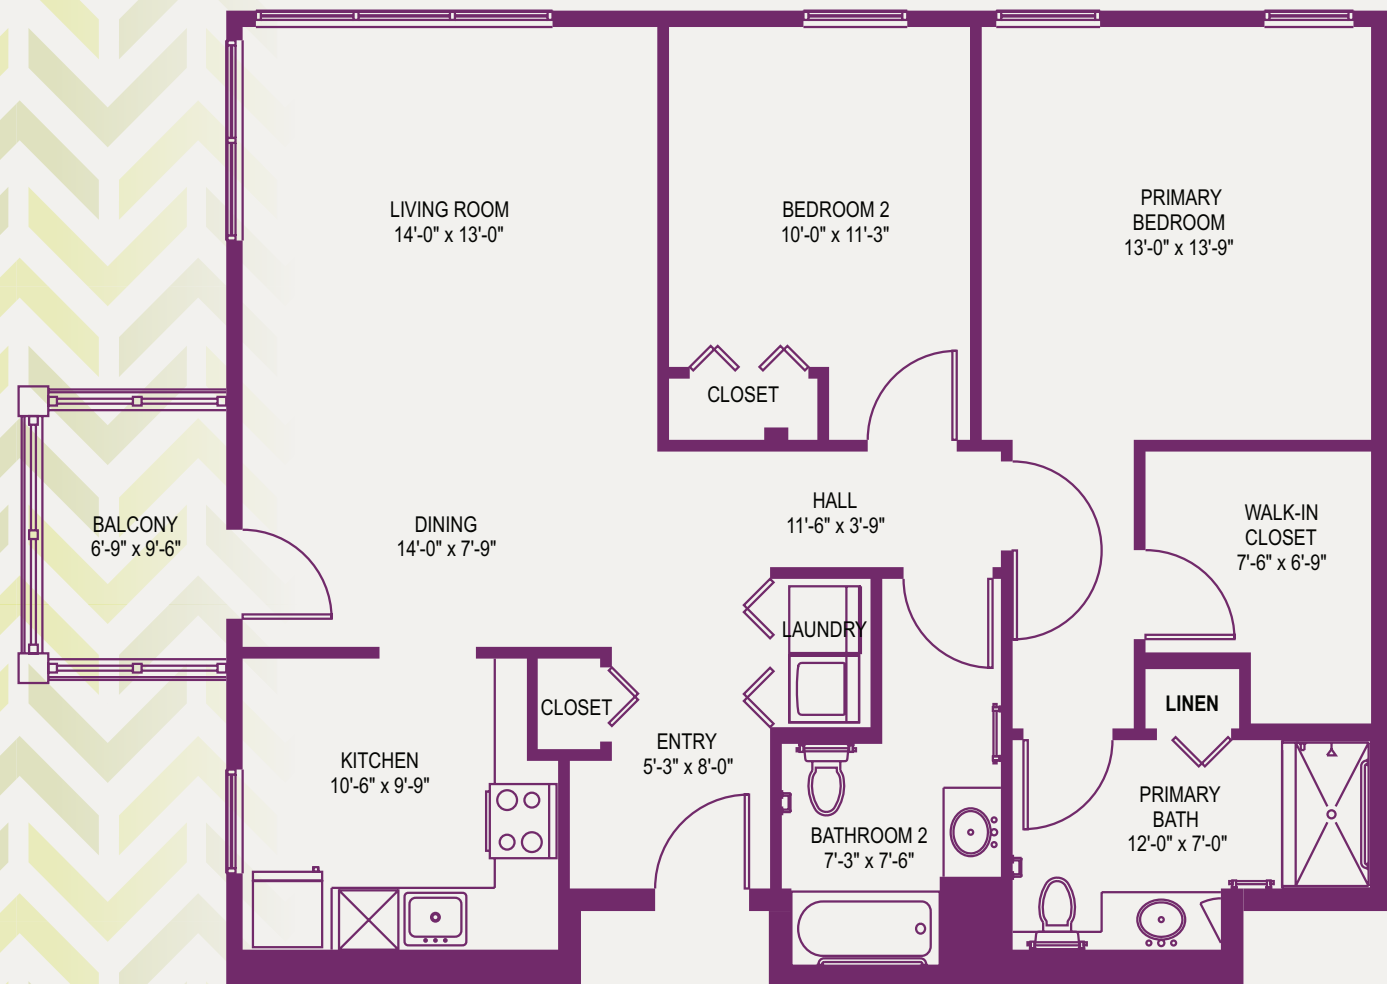

UPMC | SENIOR COMMUNITIES

Feel Right at Home

CUMBERLAND WOODS VILLAGE
VILLA "0-3"
2 BEDROOMS/2 BATHS/BALCONY
1240 Square Feet

CUMBERLAND WOODS VILLAGE
700 Cumberland Woods Drive
Allison Park, PA 15101
UPMCSeniorCommunities.com

 UPMC Senior Communities
1-800-324-5523 • UPMCSeniorCommunities.com
SR/LIV529655 SR/JB FEBRUARY 15, 2023 1:16 PM © 2023 UPMC

UPMC | SENIOR COMMUNITIES

Feel Right at Home

CUMBERLAND WOODS VILLAGE
VILLA "O-4"
2 BEDROOMS/2 BATHS/BALCONY
1240 Square Feet