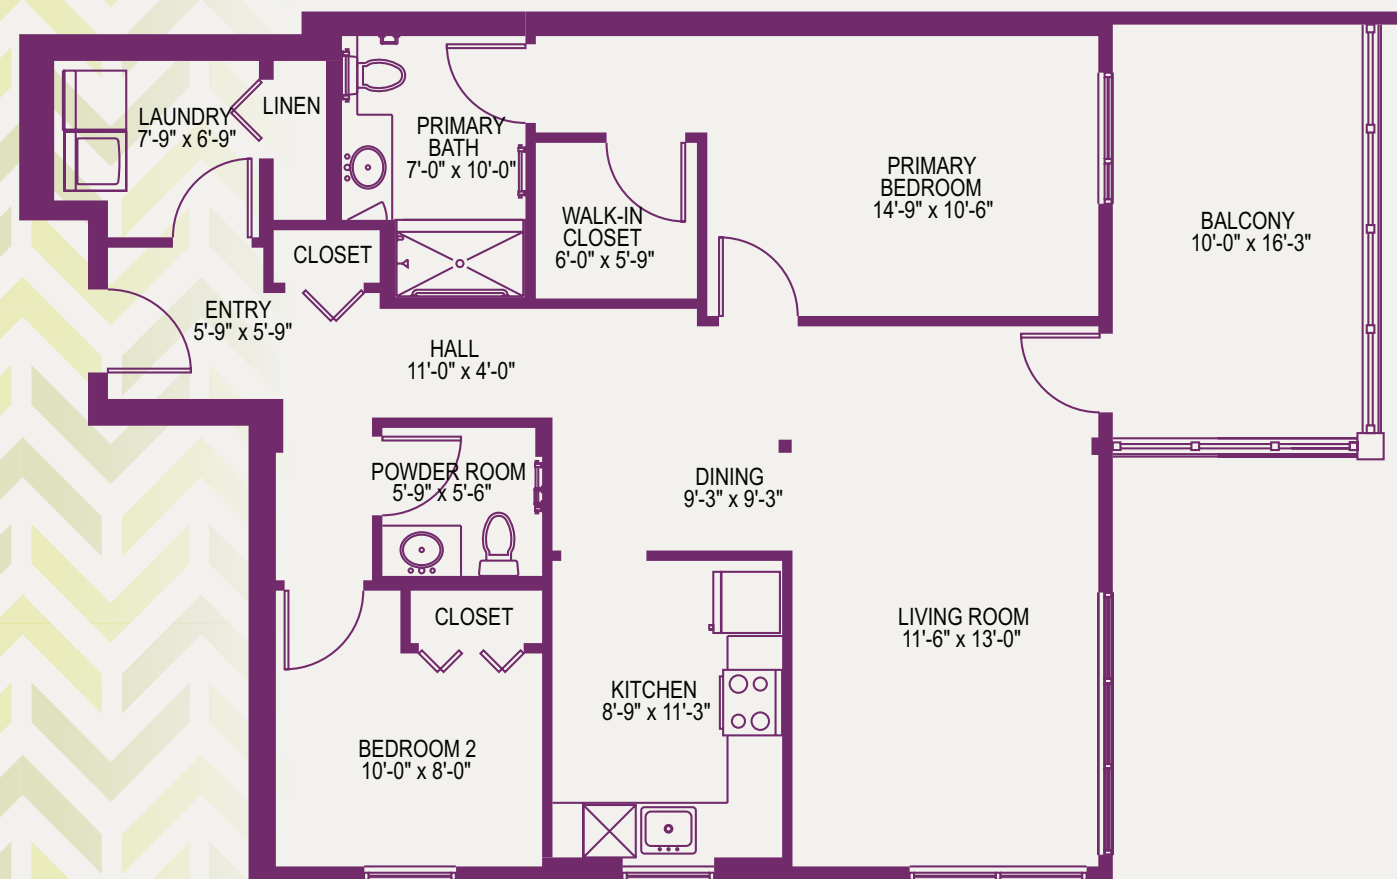

Feel Right at Home

CUMBERLAND WOODS VILLAGE

VILLA "N3"

2 BEDROOMS/1.5 BATHS/BALCONY

1155 Square Feet

Feel Right at Home