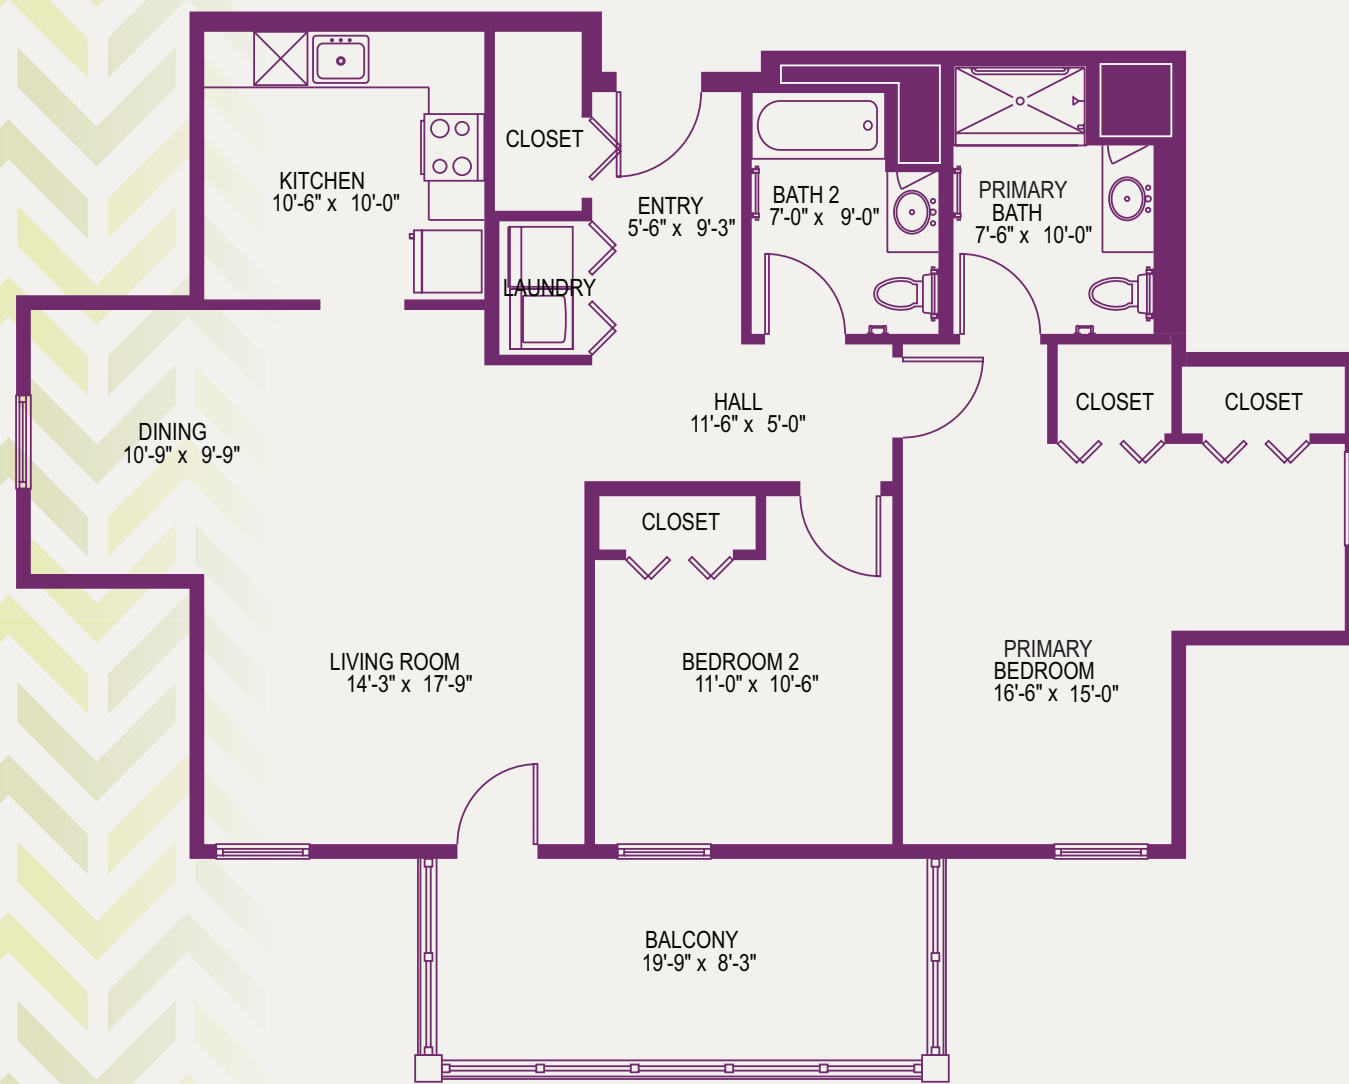

Feel Right at Home

CUMBERLAND WOODS VILLAGE
COMMONS "J"
2 BEDROOMS/2 BATHS/BALCONY
1245 Square Feet

Feel Right at Home