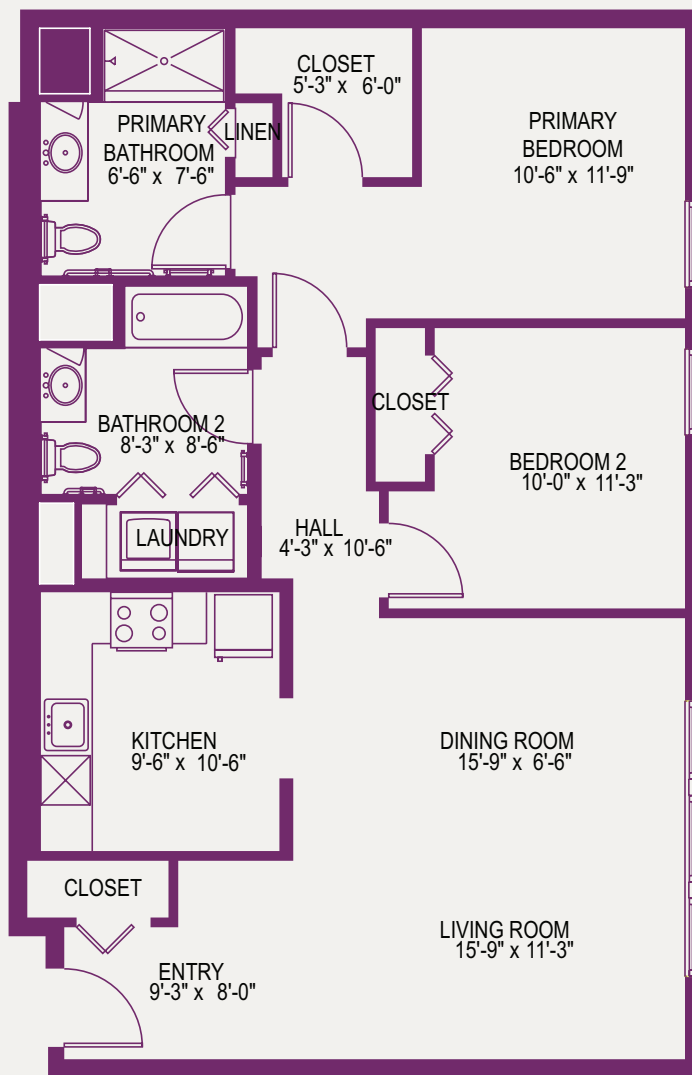

Feel Right at Home

CUMBERLAND WOODS VILLAGE
COMMONS "G"
2 BEDROOMS/2BATHS
1170 Square Feet

Feel Right at Home