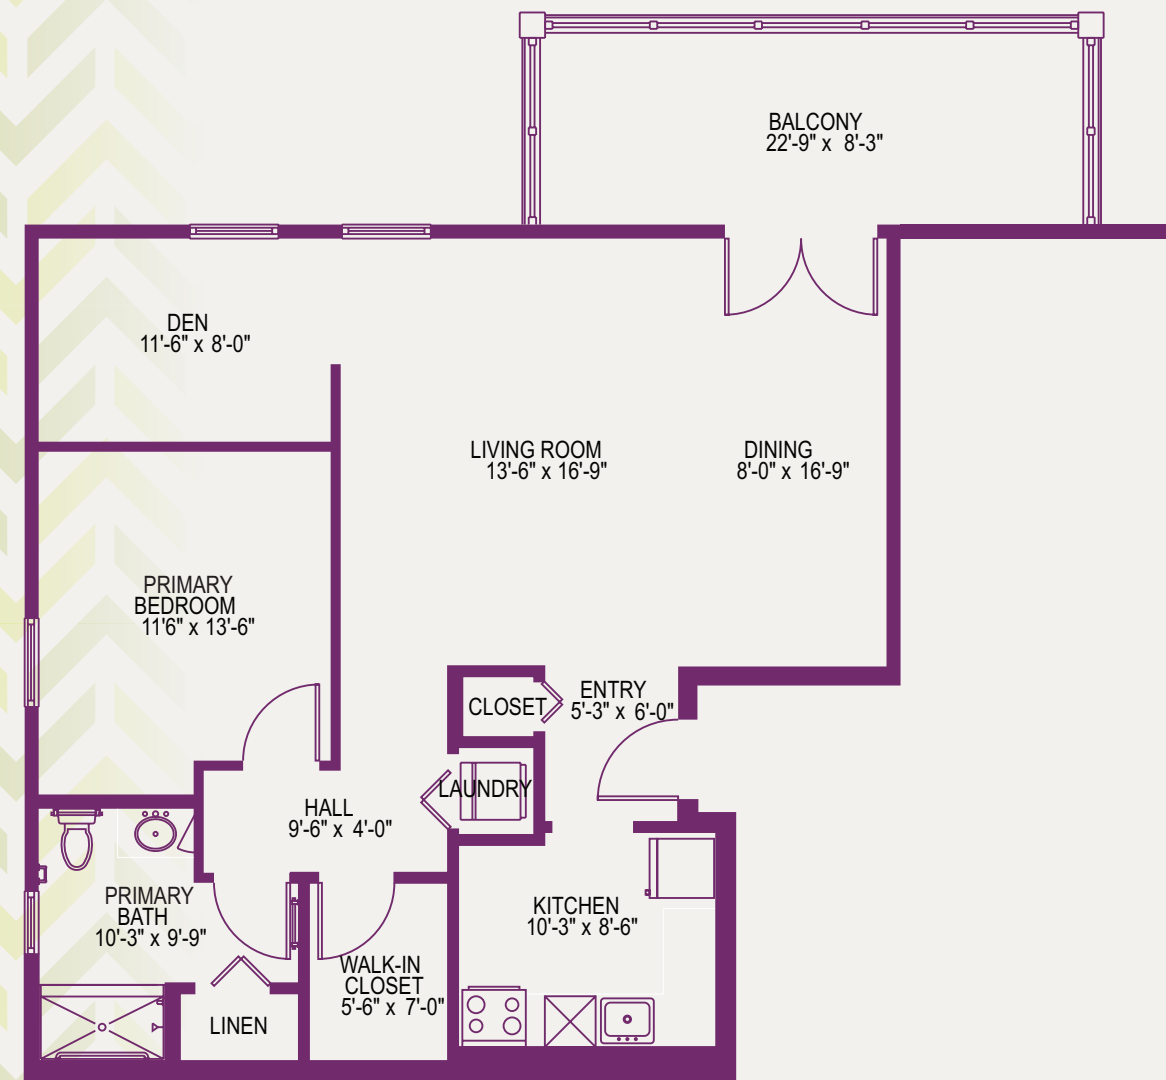

 UPMC Senior Communities
1-800-324-5523 • UPMCSeniorCommunities.com
SR/LIV529655 SR/JB FEBRUARY 15, 2023 1:16 PM © 2023 UPMC

UPMC | SENIOR COMMUNITIES

Feel Right at Home

CUMBERLAND WOODS VILLAGE
COMMONS "C"
1 BEDROOM/1 BATH/DEN/BALCONY
1030 Square Feet

Feel Right at Home

CUMBERLAND WOODS VILLAGE
COMMONS "C"
1 BEDROOM/1 BATH/DEN/BALCONY
1030 Square Feet

CUMBERLAND WOODS VILLAGE
700 Cumberland Woods Drive
Allison Park, PA 15101
UPMCSeniorCommunities.com