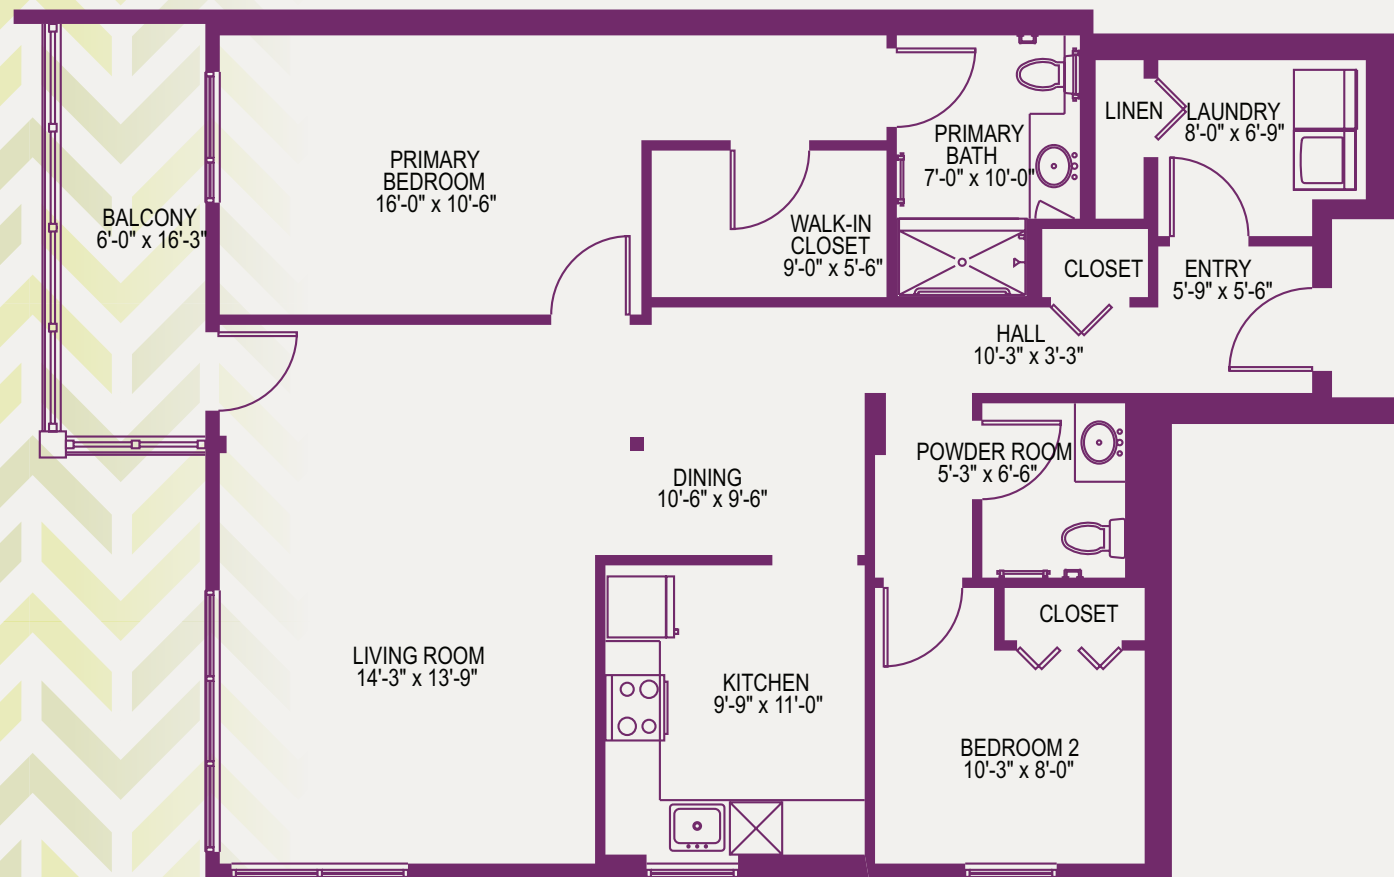

UPMC Senior Communities

1-800-324-5523 • UPMCSeniorCommunities.com

SR/JB FEBRUARY 15, 2023 1:16 PM

© 2023 UPMC

UPMC | SENIOR COMMUNITIES

Feel Right at Home

CUMBERLAND WOODS VILLAGE
VILLA "M"
2 BEDROOMS/1.5 BATHS/BALCONY
1150 Square Feet