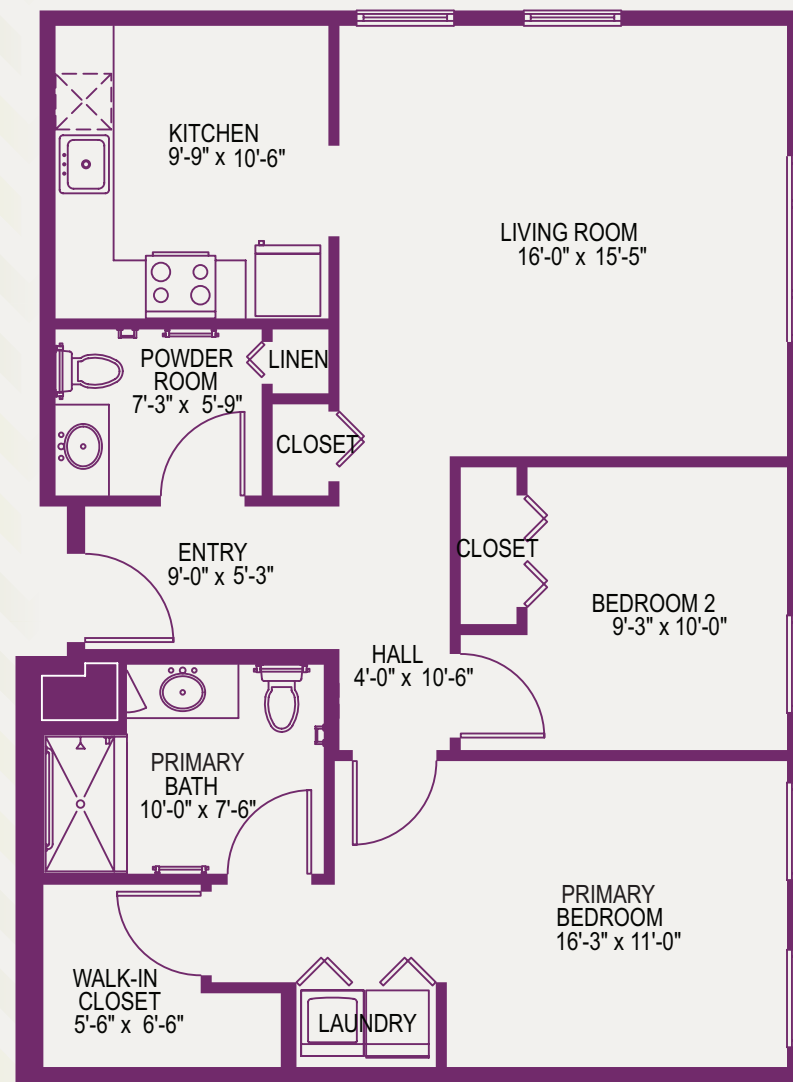

Feel Right at Home

CUMBERLAND WOODS VILLAGE
COMMONS "E"
2 BEDROOMS/1.5 BATHS
1035 Square Feet

Feel Right at Home