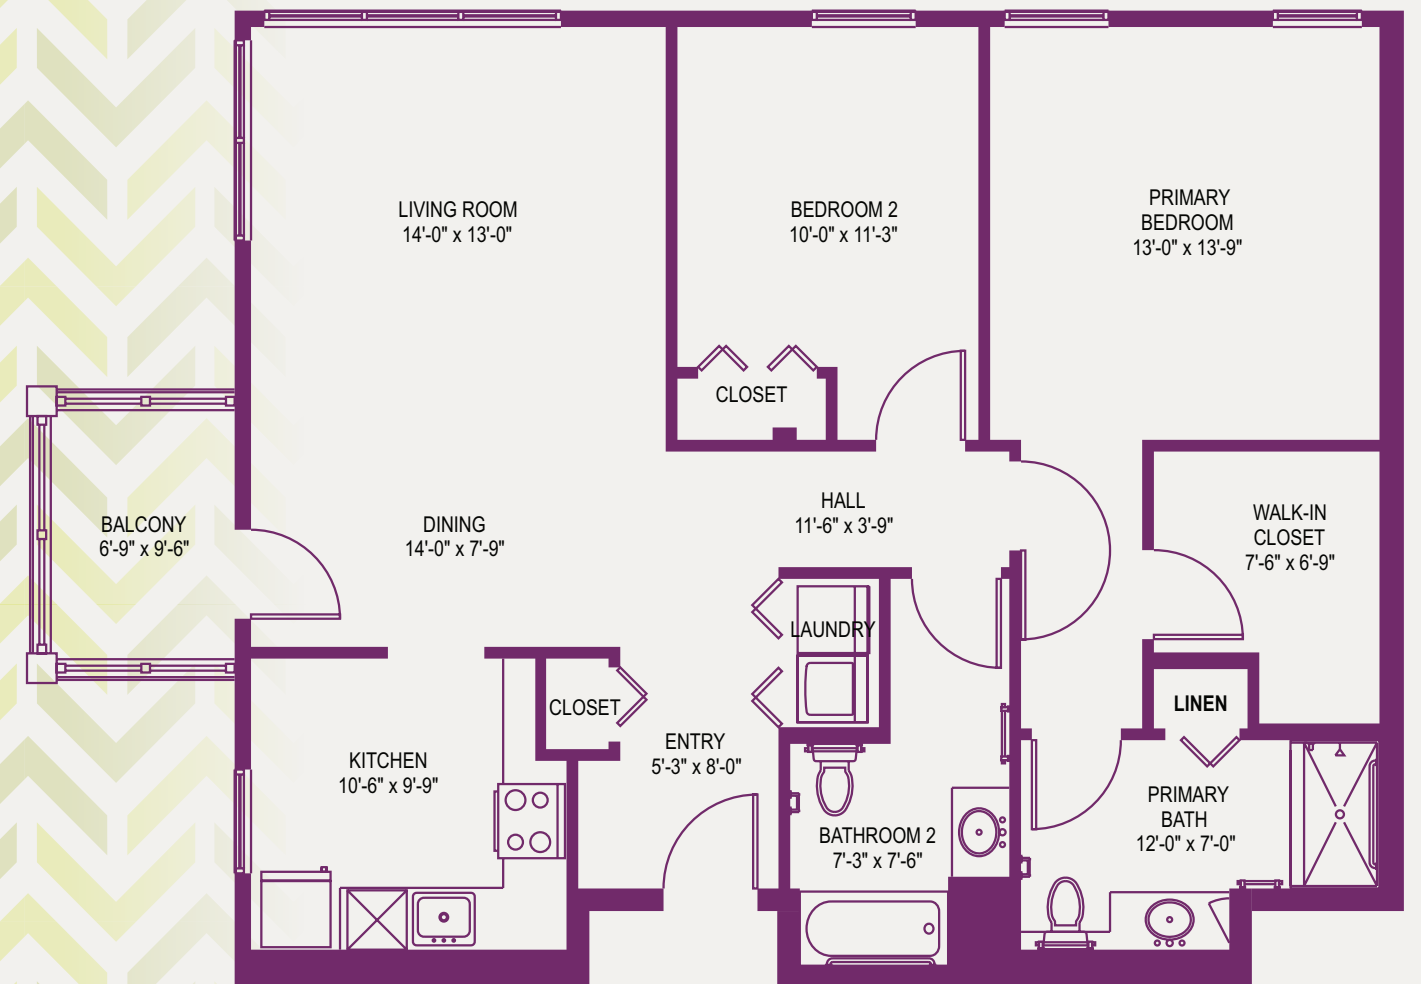

UPMC | SENIOR COMMUNITIES

Feel Right at Home

CUMBERLAND WOODS VILLAGE
VILLA "0-3"
2 BEDROOMS/2 BATHS/BALCONY
1240 Square Feet

CUMBERLAND WOODS VILLAGE
700 Cumberland Woods Drive
Allison Park, PA 15101
UPMCSeniorCommunities.com

 UPMC Senior Communities
1-800-324-5523 • UPMCSeniorCommunities.com
SR/LIV529655 SR/JB FEBRUARY 15, 2023 1:16 PM © 2023 UPMC

UPMC | SENIOR COMMUNITIES

Feel Right at Home

CUMBERLAND WOODS VILLAGE
VILLA "O-4"
2 BEDROOMS/2 BATHS/BALCONY
1240 Square Feet

Feel Right at Home

CUMBERLAND WOODS VILLAGE
VILLA "O-4"
2 BEDROOMS/2 BATHS/BALCONY
1240 Square Feet

CUMBERLAND WOODS VILLAGE
700 Cumberland Woods Drive
Allison Park, PA 15101
UPMCSeniorCommunities.com

 UPMC Senior Communities
1-800-324-5523 • UPMCSeniorCommunities.com
SR/LIV529655 SR/JB FEBRUARY 15, 2023 1:16 PM © 2023 UPMC