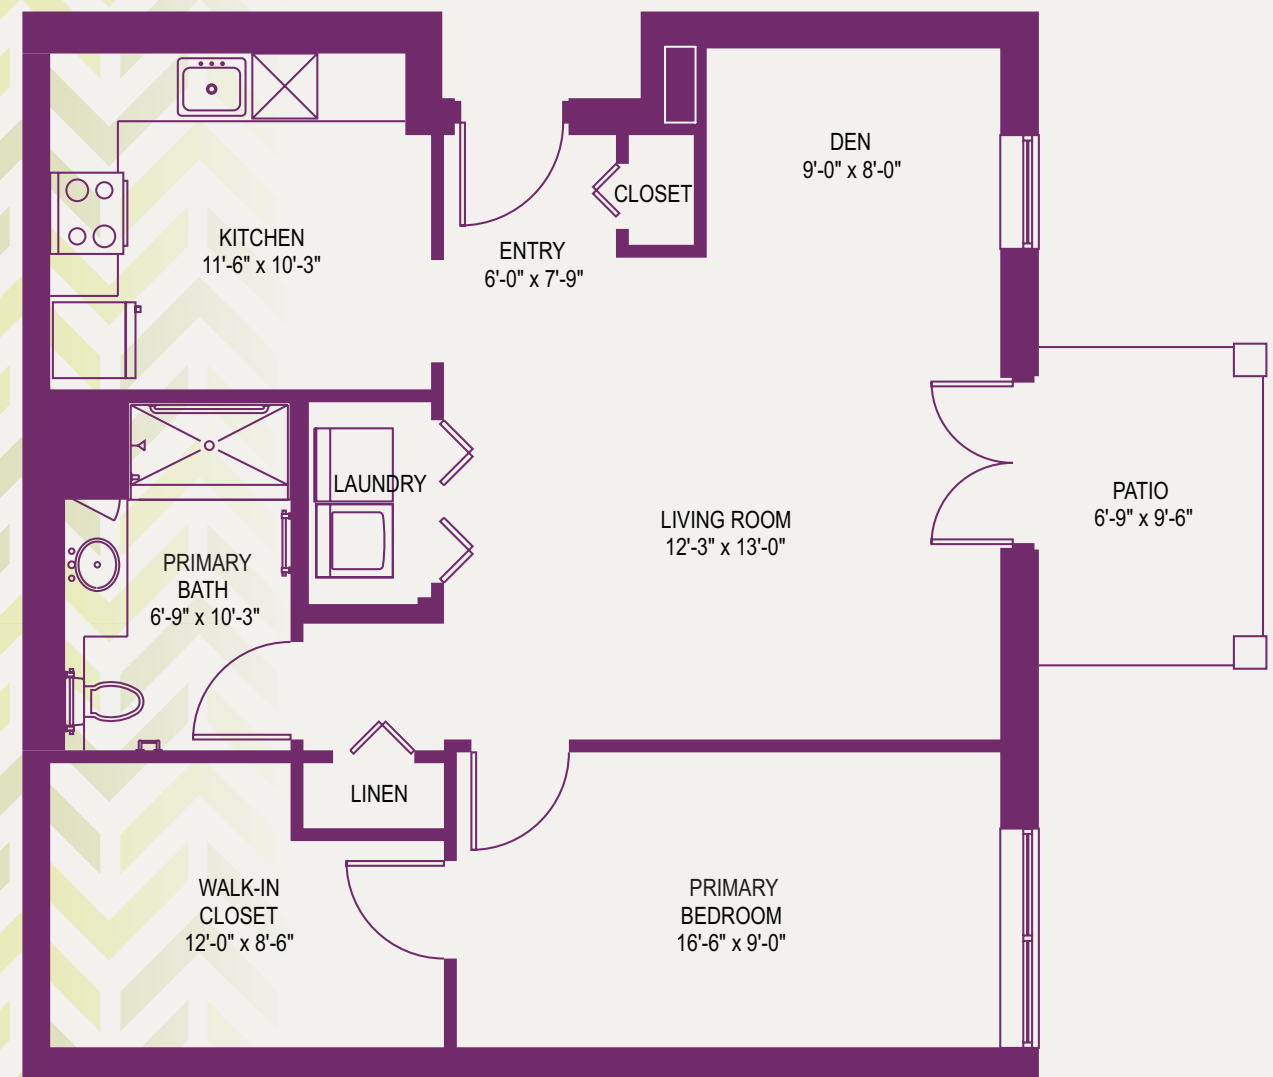

UPMC | SENIOR COMMUNITIES

Feel Right at Home

CUMBERLAND WOODS VILLAGE VILLA "K2" 1 BEDROOM/1 BATH/DEN/PATIO 965 Square Feet

CUMBERLAND WOODS VILLAGE
700 Cumberland Woods Drive
Allison Park, PA 15101
UPMCSeniorCommunities.com

 UPMC Senior Communities
1-800-324-5523 • UPMCSeniorCommunities.com
SR/LIV529655 SR/JB FEBRUARY 15, 2023 1:16 PM © 2023 UPMC

UPMC | SENIOR COMMUNITIES

Feel Right at Home

CUMBERLAND WOODS VILLAGE VILLA "K2" 1 BEDROOM/1 BATH/DEN/PATIO 965 Square Feet