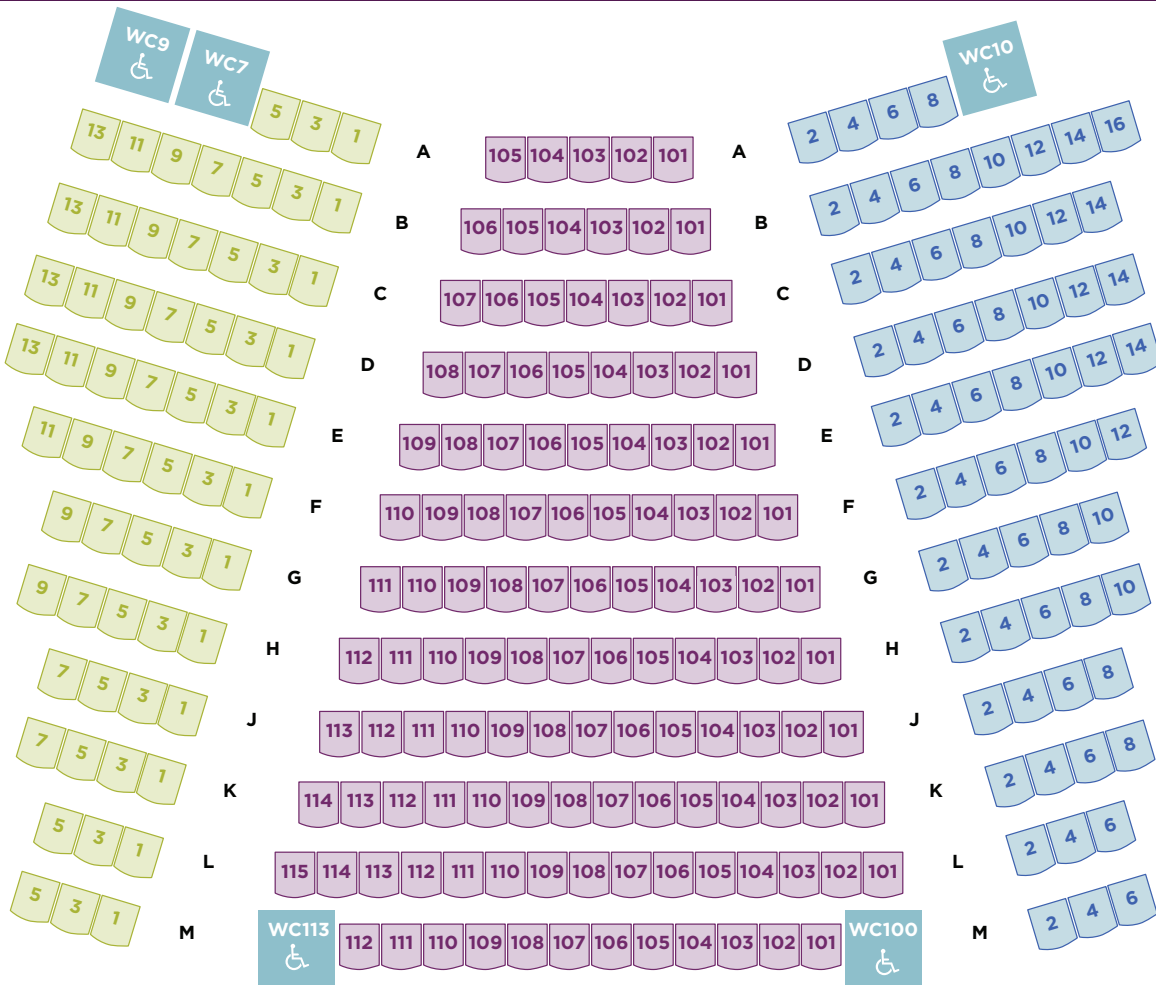

LEGACY THEATRE SEATING CHART

THE LEGACY LINEUP

STAGE

LEFT
(ODD SEAT NUMBERS)

CENTER
(SEAT NUMBERS 101-115)

RIGHT
(EVEN SEAT NUMBERS)