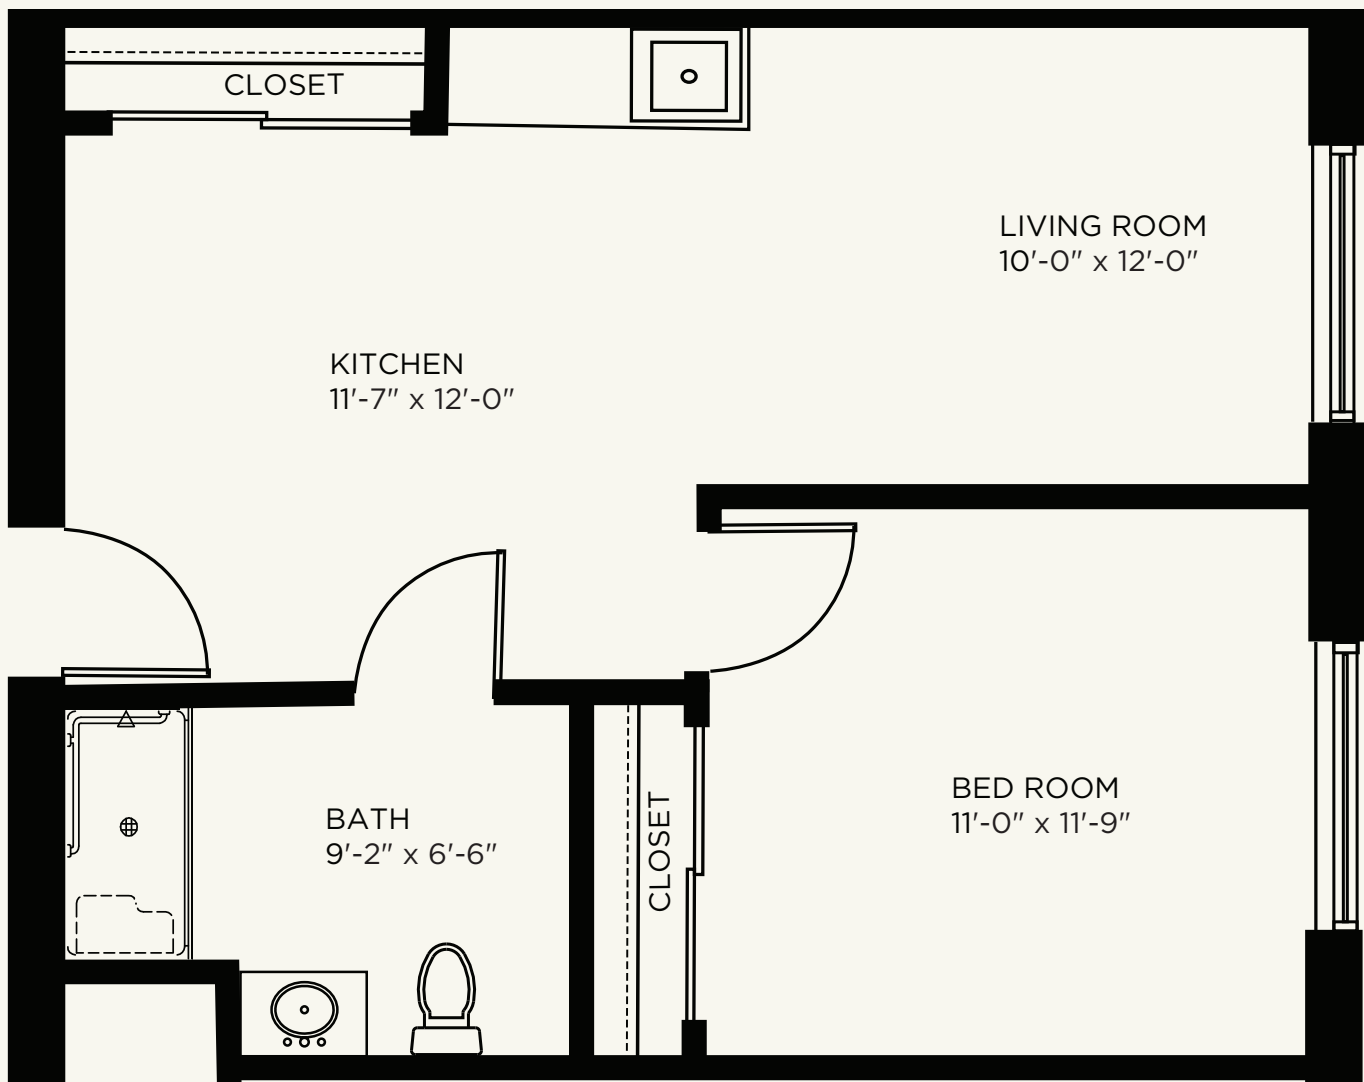

UPMC SENIOR COMMUNITIES

CUMBERLAND CROSSING MANOR

ONE BEDROOM "F"

437 Square Feet

CUMBERLAND CROSSING MANOR

1201 Cumberland Road
Pittsburgh, PA 15237
UPMCSeniorCommunities.com

UPMC
LIFE CHANGING MEDICINE

Feel Right at Home

UPMC SENIOR COMMUNITIES

CUMBERLAND CROSSING MANOR

ONE BEDROOM "G"

510 Square Feet

CUMBERLAND CROSSING MANOR

1201 Cumberland Road
Pittsburgh, PA 15237
UPMCSeniorCommunities.com

UPMC
LIFE CHANGING MEDICINE

Feel Right at Home