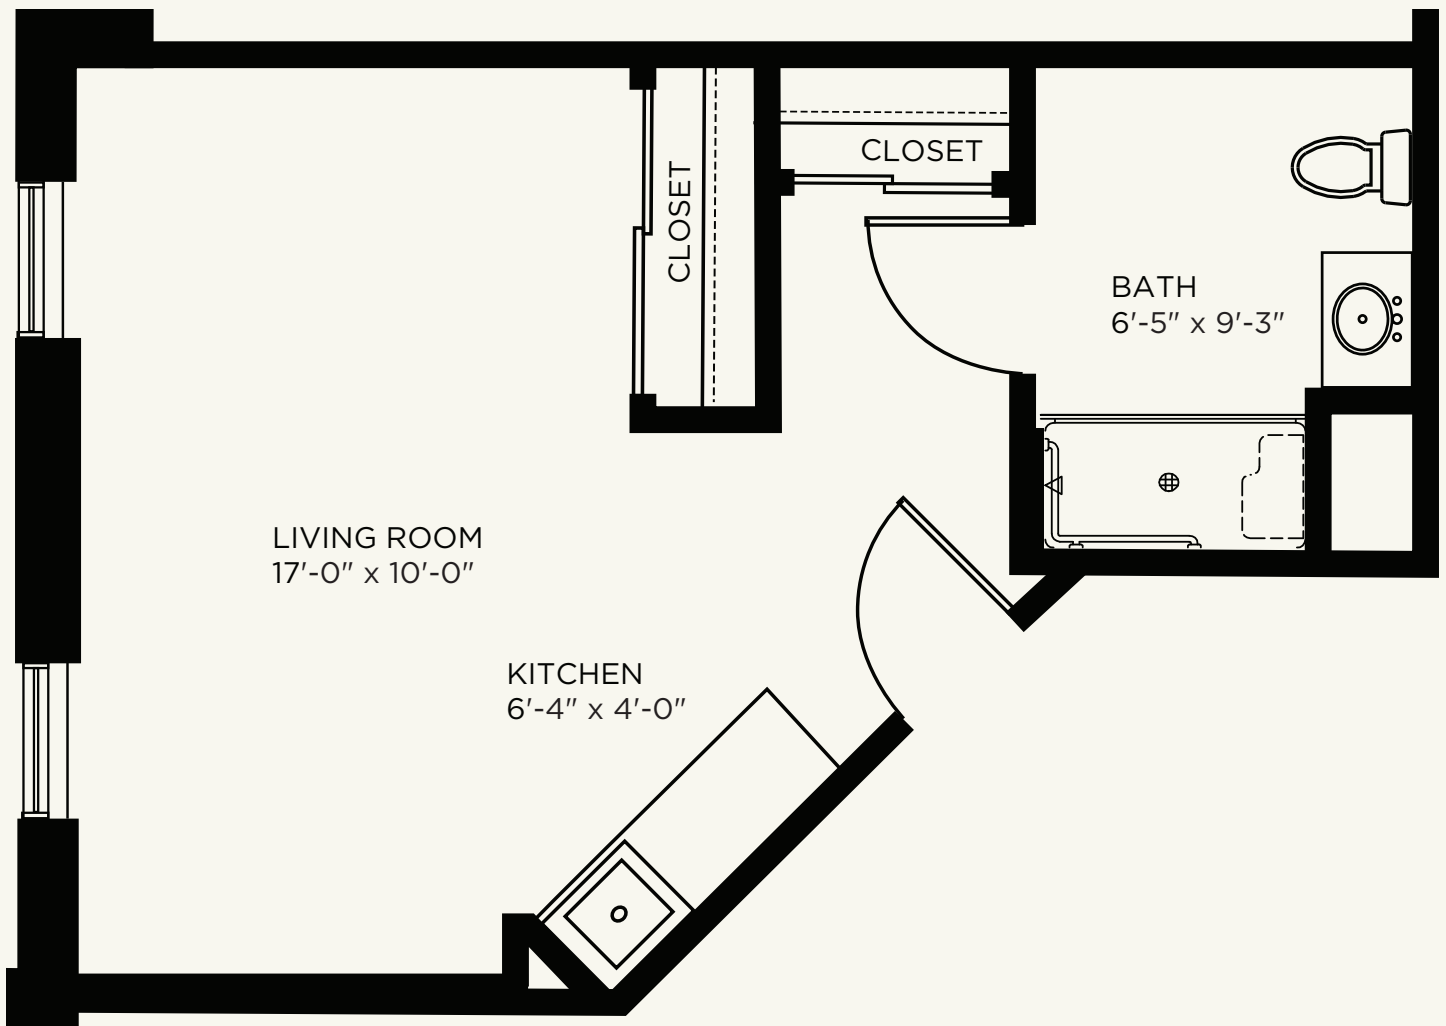

Feel Right at Home

UPMC SENIOR COMMUNITIES

CUMBERLAND CROSSING MANOR

STUDIO EFFICIENCY "A"

301 Square Feet

CUMBERLAND CROSSING MANOR

1201 Cumberland Road
Pittsburgh, PA 15237
UPMCSeniorCommunities.com

SRLIV526906 SR/NC 07/22 © 2022 UPMC

UPMC
LIFE CHANGING MEDICINE

Feel Right at Home

UPMC SENIOR COMMUNITIES

CUMBERLAND CROSSING MANOR

STUDIO EFFICIENCY "B"

345 Square Feet

CUMBERLAND CROSSING MANOR

1201 Cumberland Road
Pittsburgh, PA 15237
UPMCSeniorCommunities.com

SRLIV526906 SR/NC 07/22 © 2022 UPMC

UPMC
LIFE CHANGING MEDICINE

Feel Right at Home

UPMC SENIOR COMMUNITIES

CUMBERLAND CROSSING MANOR

STUDIO EFFICIENCY "C"

387 Square Feet

CUMBERLAND CROSSING MANOR