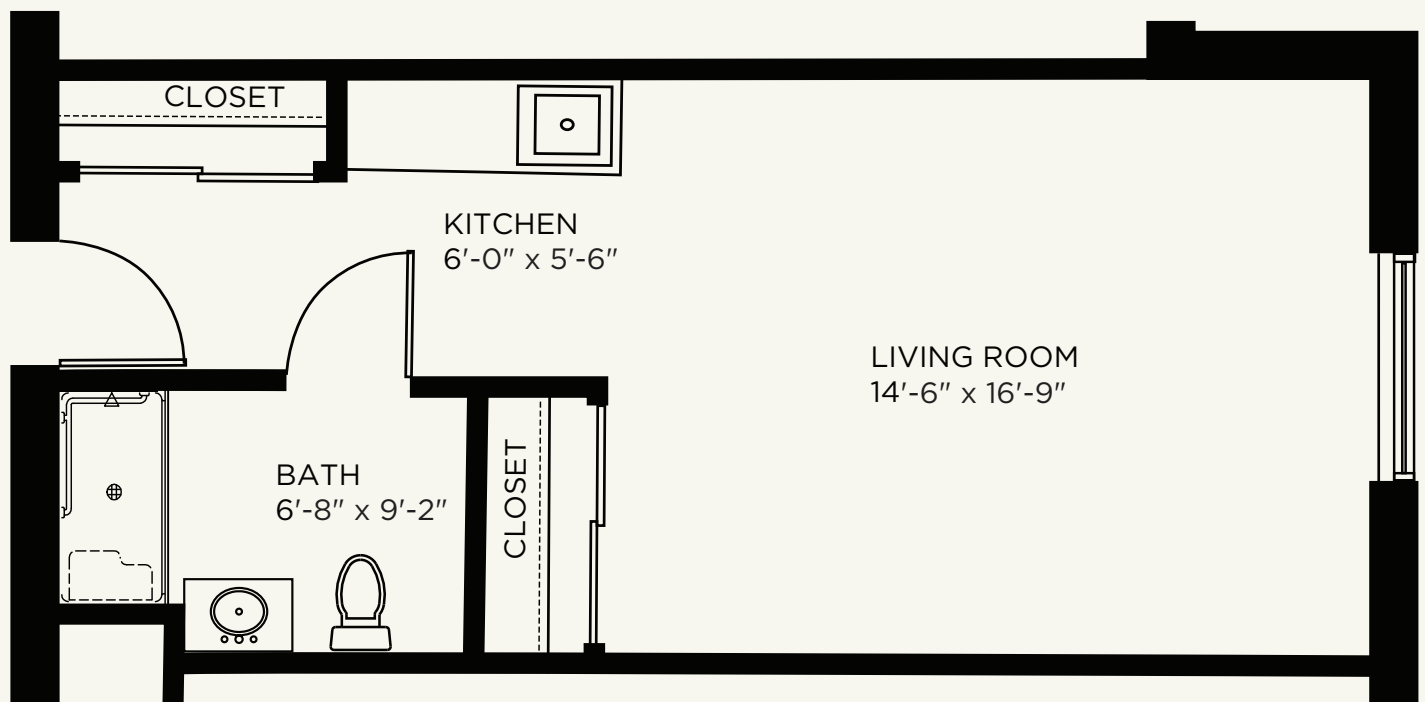

399 Square Feet

CUMBERLAND CROSSING MANOR

1201 Cumberland Road
Pittsburgh, PA 15237
UPMCSeniorCommunities.com

UPMC
LIFE CHANGING MEDICINE

Feel Right at Home

UPMC | SENIOR COMMUNITIES

CUMBERLAND CROSSING MANOR

STUDIO EFFICIENCY "E"

418 Square Feet

CUMBERLAND CROSSING MANOR

1201 Cumberland Road
Pittsburgh, PA 15237
UPMCSeniorCommunities.com

SRLIV526906 SR/NC 07/22 © 2022 UPMC

UPMC
LIFE CHANGING MEDICINE

Feel Right at Home

UPMC SENIOR COMMUNITIES

CUMBERLAND CROSSING MANOR

ONE BEDROOM "F"

437 Square Feet

CUMBERLAND CROSSING MANOR

1201 Cumberland Road
Pittsburgh, PA 15237
UPMCSeniorCommunities.com

UPMC
LIFE CHANGING MEDICINE

Feel Right at Home