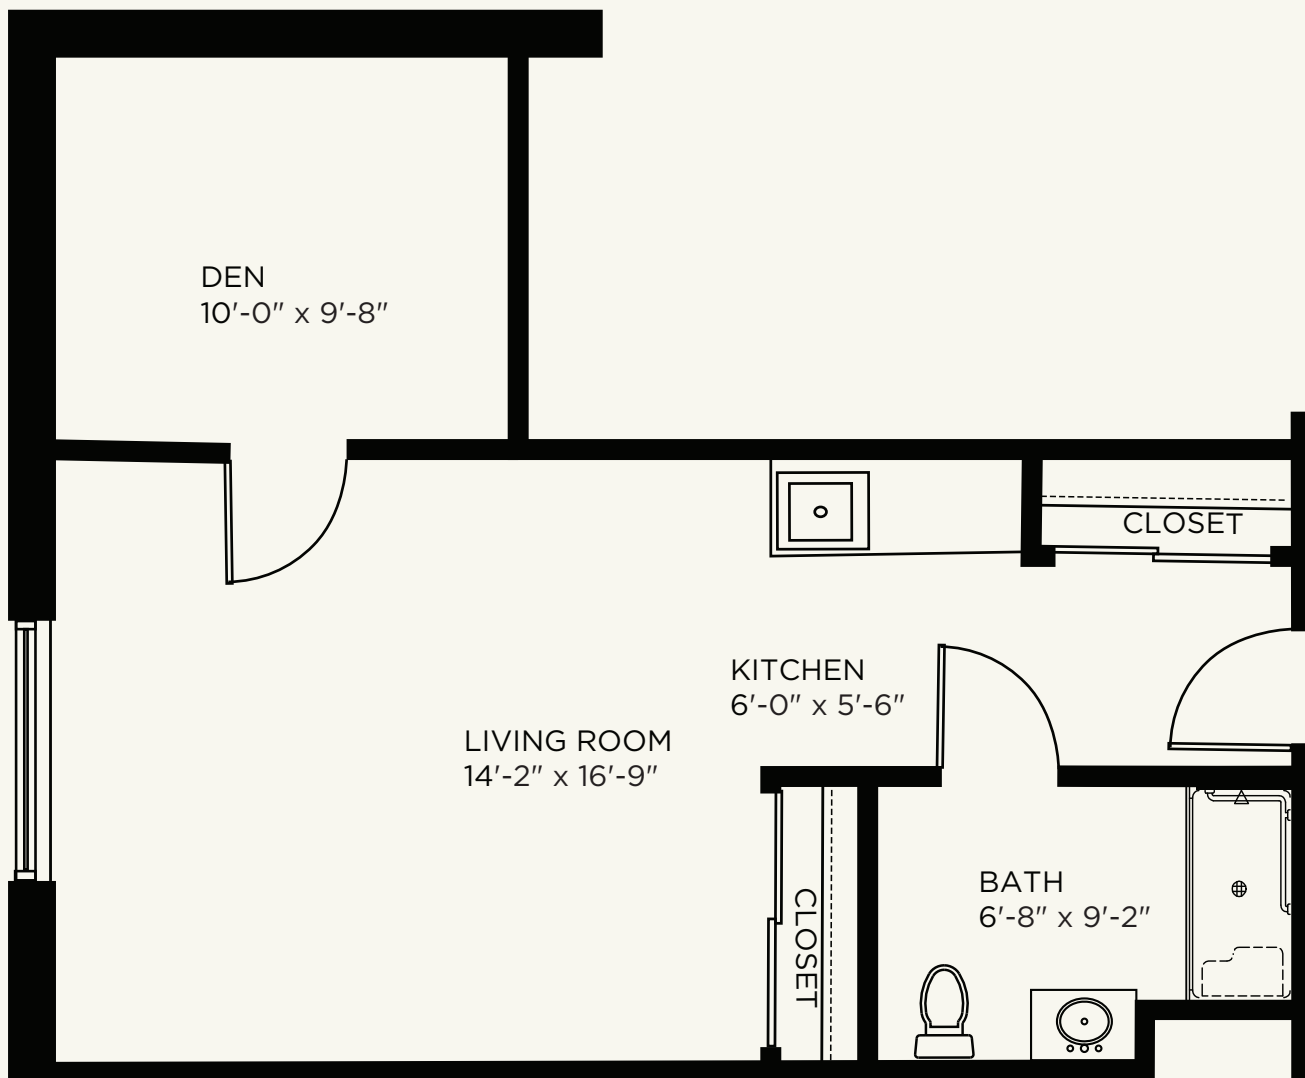

UPMC SENIOR COMMUNITIES

CUMBERLAND CROSSING MANOR

ONE BEDROOM "F"

437 Square Feet

CUMBERLAND CROSSING MANOR

1201 Cumberland Road
Pittsburgh, PA 15237
UPMCSeniorCommunities.com

UPMC
LIFE CHANGING MEDICINE

Feel Right at Home

UPMC SENIOR COMMUNITIES

CUMBERLAND CROSSING MANOR

ONE BEDROOM "G"

510 Square Feet

CUMBERLAND CROSSING MANOR

1201 Cumberland Road
Pittsburgh, PA 15237
UPMCSeniorCommunities.com

UPMC
LIFE CHANGING MEDICINE

Feel Right at Home

UPMC SENIOR COMMUNITIES

CUMBERLAND CROSSING MANOR

STUDIO WITH DEN "H"

513 Square Feet

CUMBERLAND CROSSING MANOR

1201 Cumberland Road
Pittsburgh, PA 15237
UPMCSeniorCommunities.com

SRLIV526906 SR/NC 07/22 © 2022 UPMC