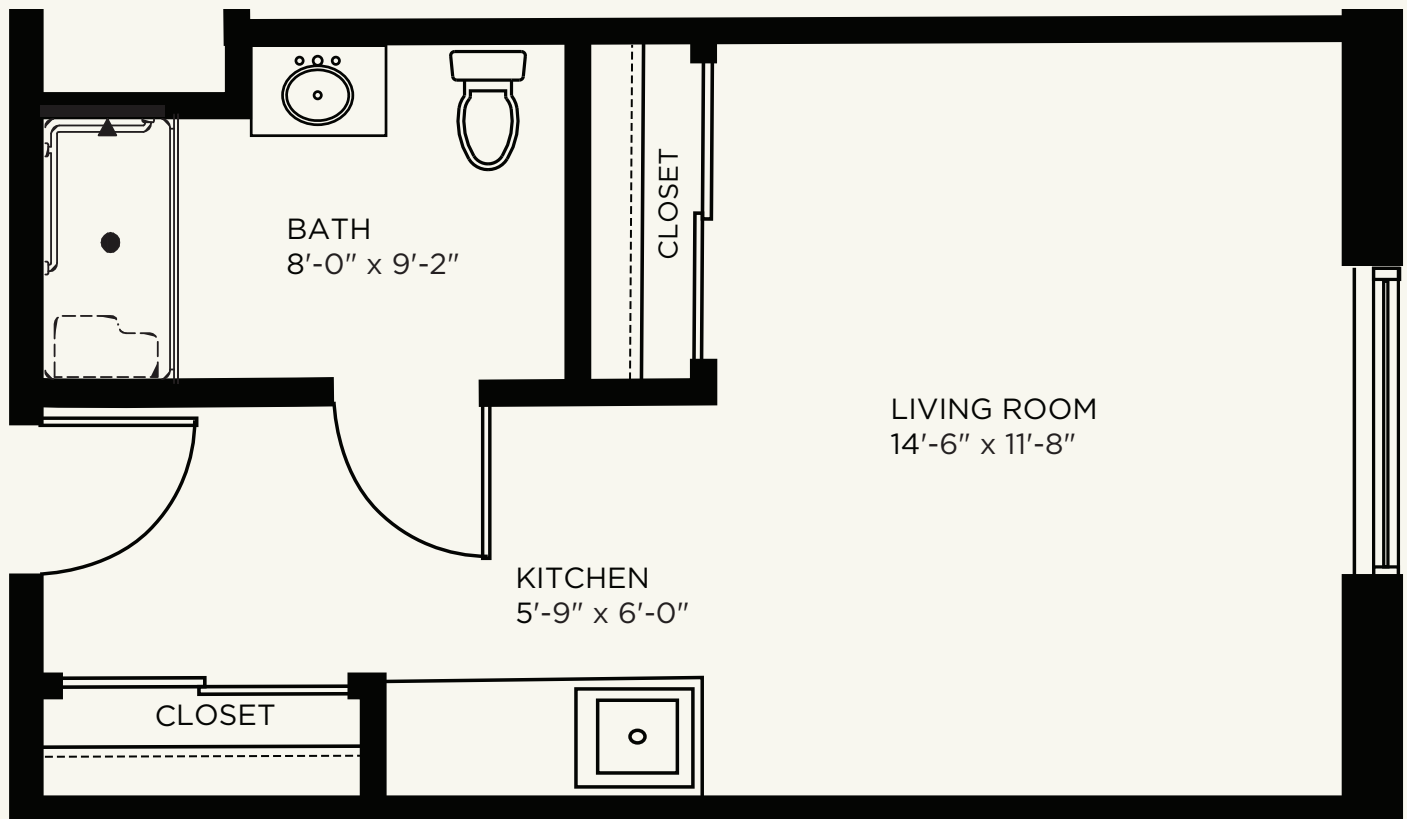

Feel Right at Home

UPMC SENIOR COMMUNITIES

CUMBERLAND CROSSING MANOR

STUDIO EFFICIENCY "A"

301 Square Feet

CUMBERLAND CROSSING MANOR

1201 Cumberland Road
Pittsburgh, PA 15237
UPMCSeniorCommunities.com

SRLIV526906 SR/NC 07/22 © 2022 UPMC

UPMC
LIFE CHANGING MEDICINE

Feel Right at Home

UPMC SENIOR COMMUNITIES

CUMBERLAND CROSSING MANOR

STUDIO EFFICIENCY "B"

345 Square Feet

CUMBERLAND CROSSING MANOR

1201 Cumberland Road
Pittsburgh, PA 15237
UPMCSeniorCommunities.com

SRLIV526906 SR/NC 07/22 © 2022 UPMC

UPMC
LIFE CHANGING MEDICINE

Feel Right at Home

UPMC SENIOR COMMUNITIES

CUMBERLAND CROSSING MANOR

STUDIO EFFICIENCY "C"

387 Square Feet

CUMBERLAND CROSSING MANOR