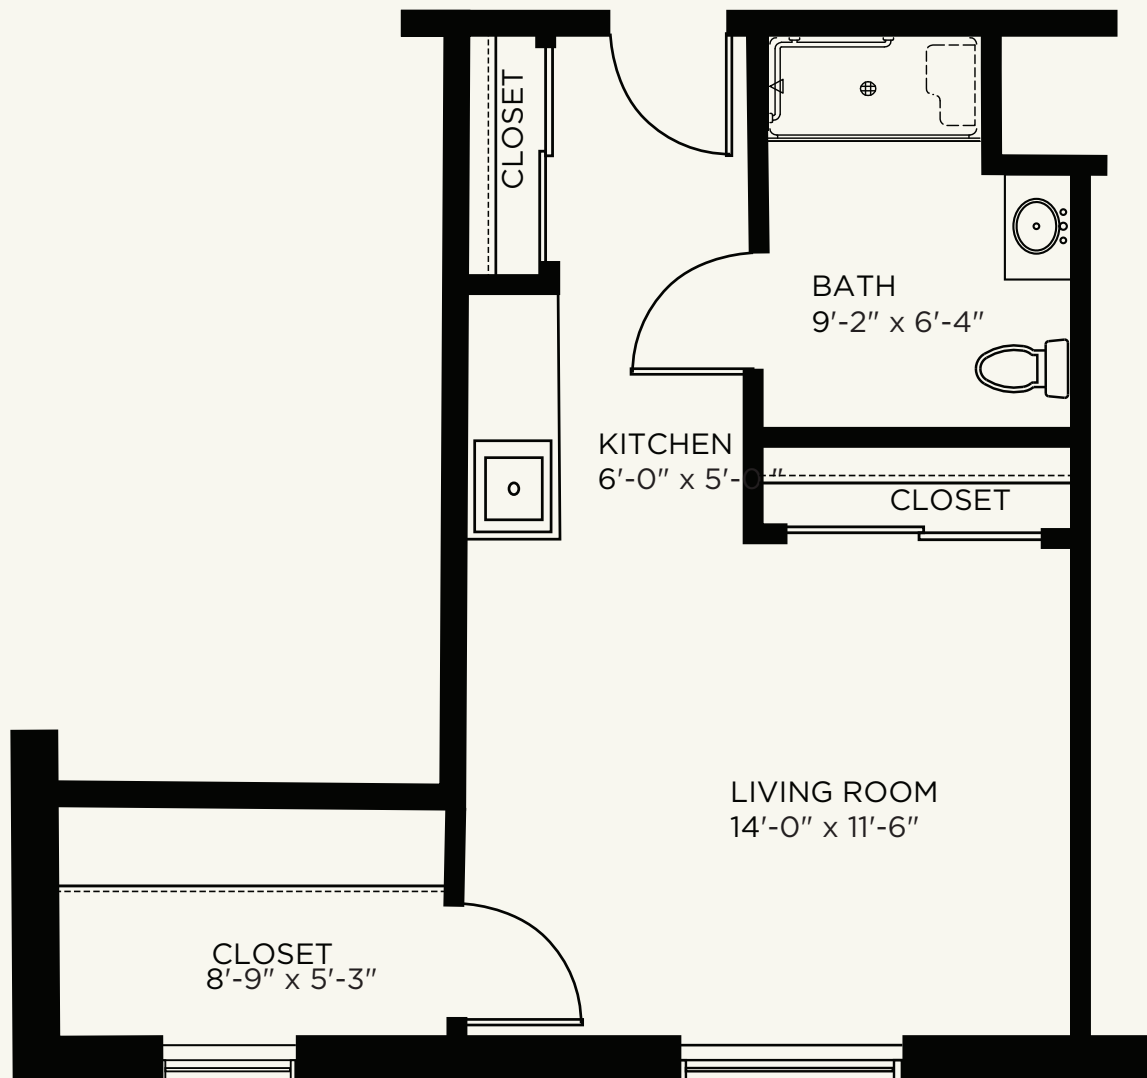

SRLIV526906 SR/NC 07/22 © 2022 UPMC

UPMC
LIFE CHANGING MEDICINE

Feel Right at Home

UPMC SENIOR COMMUNITIES

CUMBERLAND CROSSING MANOR

STUDIO EFFICIENCY "C"

387 Square Feet

CUMBERLAND CROSSING MANOR

399 Square Feet

CUMBERLAND CROSSING MANOR

1201 Cumberland Road
Pittsburgh, PA 15237
UPMCSeniorCommunities.com

UPMC
LIFE CHANGING MEDICINE

Feel Right at Home

UPMC | SENIOR COMMUNITIES

CUMBERLAND CROSSING MANOR

STUDIO EFFICIENCY "E"

418 Square Feet

CUMBERLAND CROSSING MANOR

1201 Cumberland Road
Pittsburgh, PA 15237
UPMCSeniorCommunities.com

SRLIV526906 SR/NC 07/22 © 2022 UPMC

UPMC
LIFE CHANGING MEDICINE

Feel Right at Home

UPMC SENIOR COMMUNITIES

CUMBERLAND CROSSING MANOR

ONE BEDROOM "F"

437 Square Feet

CUMBERLAND CROSSING MANOR

1201 Cumberland Road
Pittsburgh, PA 15237
UPMCSeniorCommunities.com

UPMC
LIFE CHANGING MEDICINE

Feel Right at Home