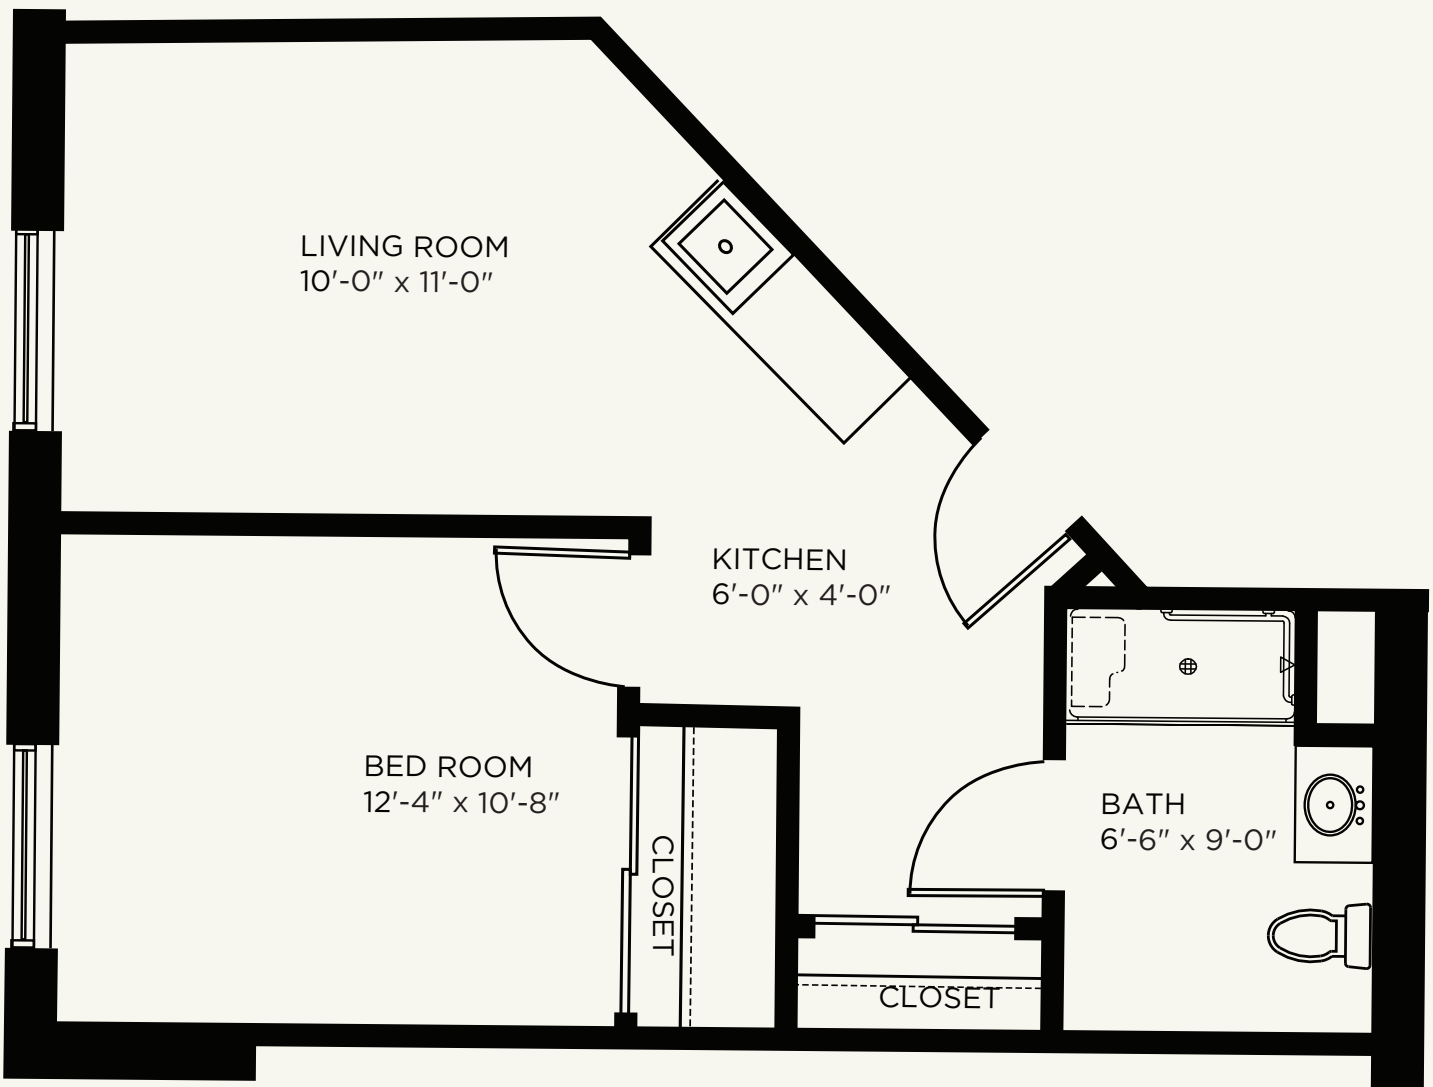

399 Square Feet

CUMBERLAND CROSSING MANOR

1201 Cumberland Road
Pittsburgh, PA 15237
UPMCSeniorCommunities.com

UPMC
LIFE CHANGING MEDICINE

Feel Right at Home

UPMC | SENIOR COMMUNITIES

CUMBERLAND CROSSING MANOR

STUDIO EFFICIENCY "E"

418 Square Feet

CUMBERLAND CROSSING MANOR

1201 Cumberland Road
Pittsburgh, PA 15237
UPMCSeniorCommunities.com

SRLIV526906 SR/NC 07/22 © 2022 UPMC

UPMC
LIFE CHANGING MEDICINE

Feel Right at Home

UPMC SENIOR COMMUNITIES

CUMBERLAND CROSSING MANOR

ONE BEDROOM "F"

437 Square Feet

CUMBERLAND CROSSING MANOR

1201 Cumberland Road
Pittsburgh, PA 15237
UPMCSeniorCommunities.com

UPMC
LIFE CHANGING MEDICINE

Feel Right at Home

UPMC SENIOR COMMUNITIES

CUMBERLAND CROSSING MANOR

ONE BEDROOM "G"

510 Square Feet

CUMBERLAND CROSSING MANOR

1201 Cumberland Road
Pittsburgh, PA 15237
UPMCSeniorCommunities.com

UPMC
LIFE CHANGING MEDICINE

Feel Right at Home