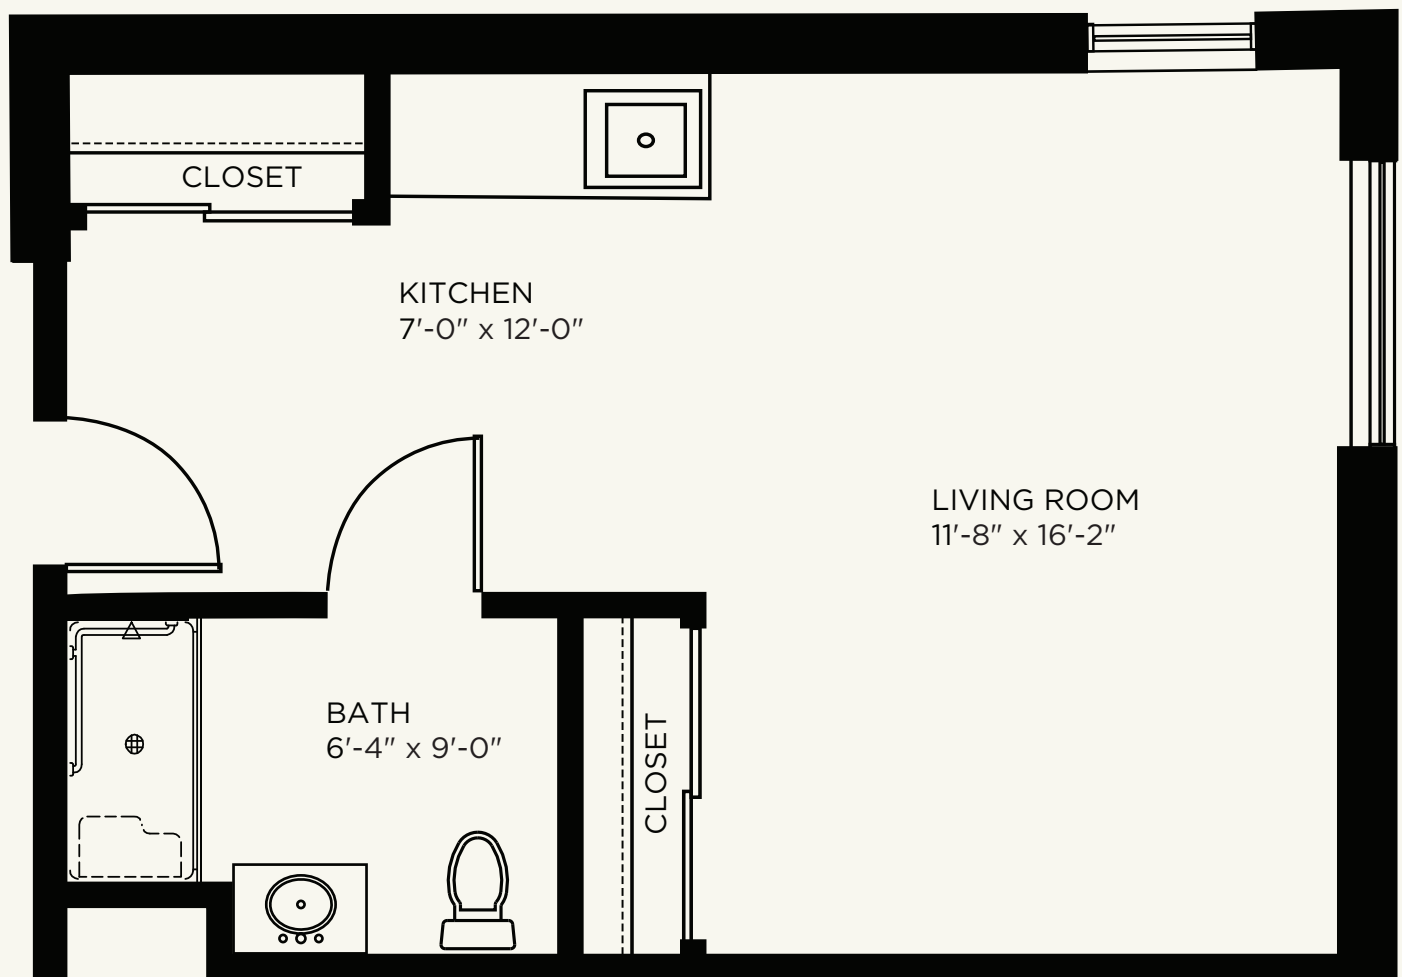

SRLIV526906 SR/NC 07/22 © 2022 UPMC

UPMC
LIFE CHANGING MEDICINE

Feel Right at Home

UPMC SENIOR COMMUNITIES

CUMBERLAND CROSSING MANOR

STUDIO EFFICIENCY "C"

387 Square Feet

CUMBERLAND CROSSING MANOR