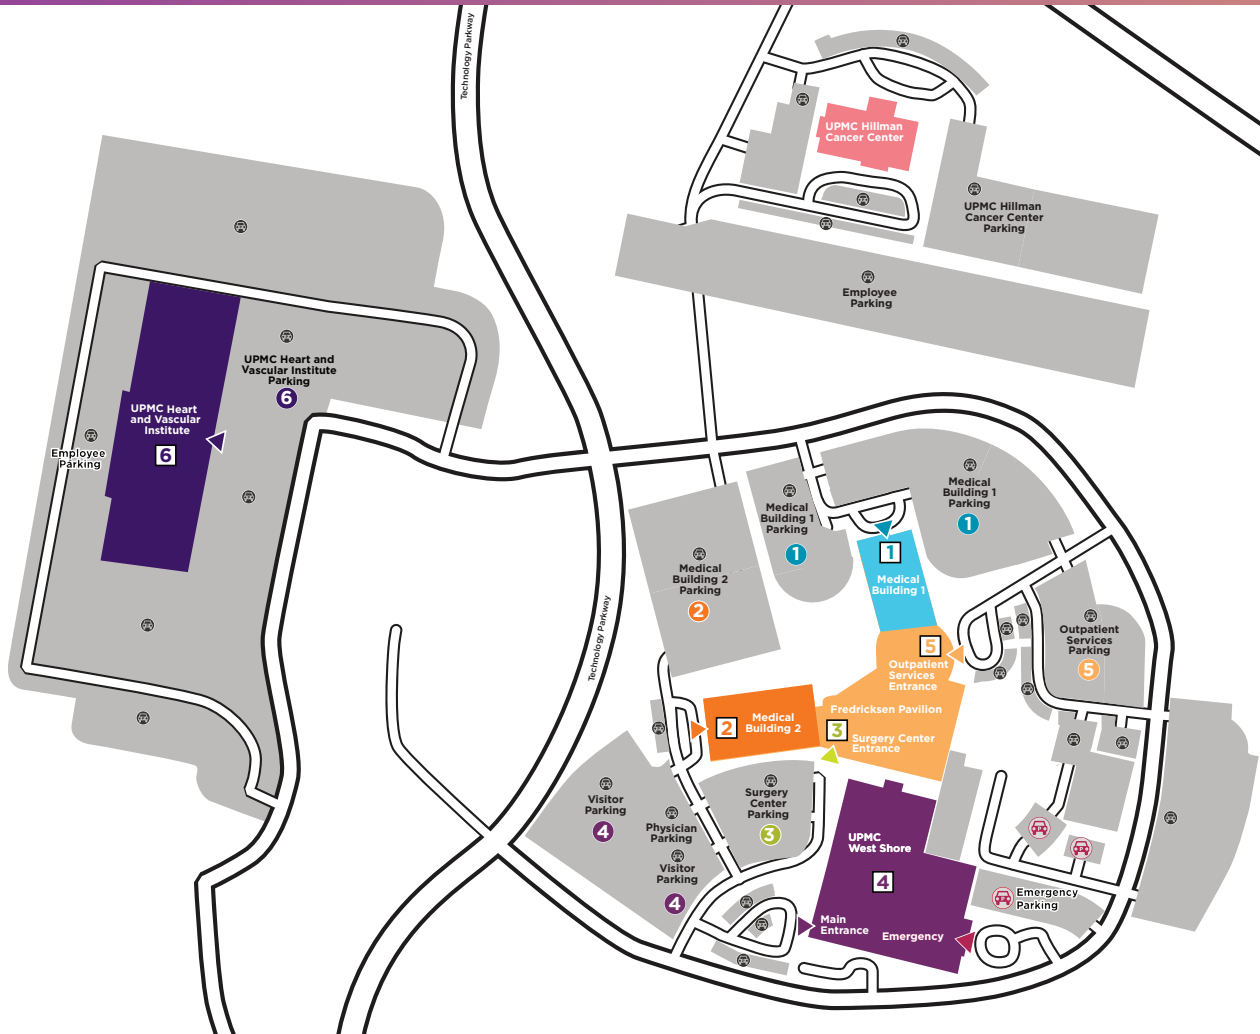

UPMC WEST SHORE CAMPUS

TECHNOLOGY PARKWAY, MECHANICSBURG, PA 17050

- 1 Medical Building 1
- 1 Medical Building 1 Parking
- ▶ Medical Building 1 Entrance
- 2 Medical Building 2
- 2 Medical Building 2 Parking
- ▶ Medical Building 2 Entrance
- 3 Surgery Center
- 3 Surgery Center Parking
- ▶ Surgery Center Entrance
- 4 UPMC West Shore
- 4 UPMC West Shore Parking
- ▶ UPMC West Shore Entrance
- 5 Outpatient Services
- 5 Outpatient Services Parking
- ▶ Outpatient Services Entrance
- 6 UPMC Heart and Vascular Institute
- 6 UPMC Heart and Vascular Institute Parking
- ▶ UPMC Heart and Vascular Institute Entrance
- 🚑 Emergency Parking
- ▶ Emergency Entrance
- P Parking

DIRECTIONS

**TECHNOLOGY PARKWAY
MECHANICSBURG, PA 17050**

From South of Harrisburg

- Interstate 83 (I-83) north to PA 581 west
- PA 581 west to Interstate 81 (I-81)
- Take I-81 north to Exit 61 (Wertzville Road)
- Right onto Wertzville Road (Route 944)
- Right on Technology Parkway into Cumberland Technology Park

From Good Hope Road

- Turn onto Technology Parkway (opposite Rivendale Blvd.)
- Turn right at hospital entrance right after Mountain View Road

From North of Harrisburg

- Interstate 81 (I-81) south
- Take Exit 61 (Wertzville Road)
- Left onto Wertzville Road (Route 944)
- Right onto Technology Parkway into Cumberland Technology Park

From Duncannon

- Take I-15 South
- To Interstate 81 (I-81) south
- Take Exit 61 (Wertzville Road)
- Right onto Technology Parkway into Cumberland Technology Park