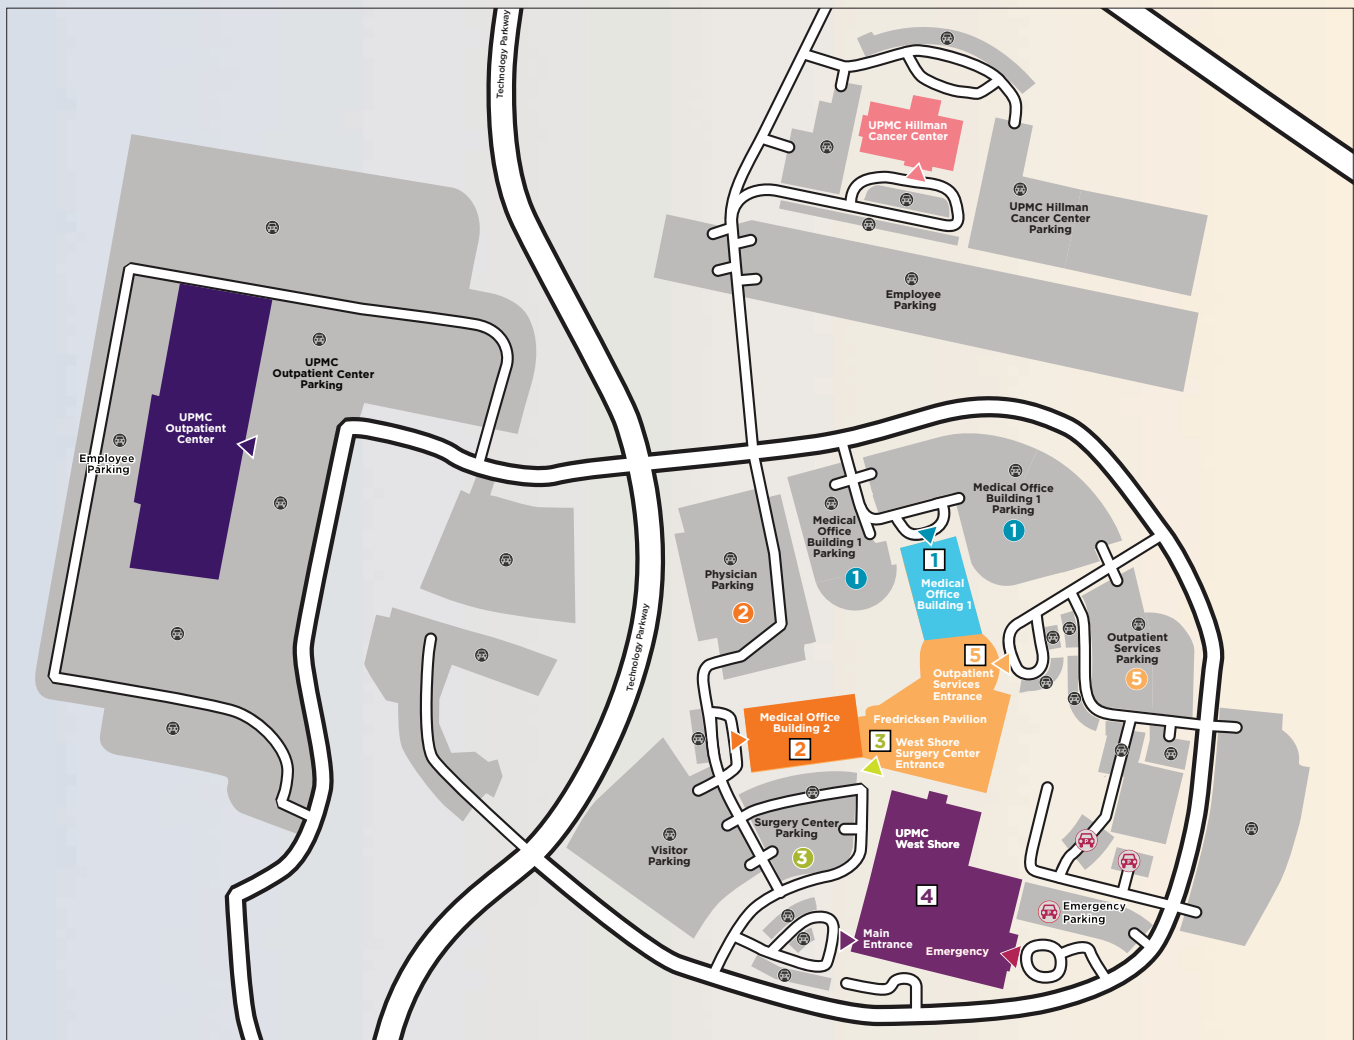

UPMC WEST SHORE CAMPUS

TECHNOLOGY PARKWAY, MECHANICSBURG, PA 17050

1 Medical Building 1 2025 Technology Parkway	2 Medical Office Building 2 2005 Technology Parkway	3 West Shore Surgery Center 2015 Technology Parkway	4 UPMC West Shore 1995 Technology Parkway	5 Outpatient Services 2015 Technology Parkway
1 Medical Building 1 Parking	2 Medical Building 2 Parking	3 Surgery Center Parking	4 UPMC West Shore Entrance	5 Outpatient Services Parking
1 Medical Building 1 Entrance	2 Medical Building 2 Entrance	3 Surgery Center Entrance	4 UPMC West Shore Entrance	5 Outpatient Services Entrance
4 UPMC Outpatient Center Entrance 2020 Technology Parkway	5 UPMC Hillman Cancer Center at the Ortenzio Cancer Center 2035 Technology Parkway	4 Emergency Entrance	5 Parking	4 Emergency Parking