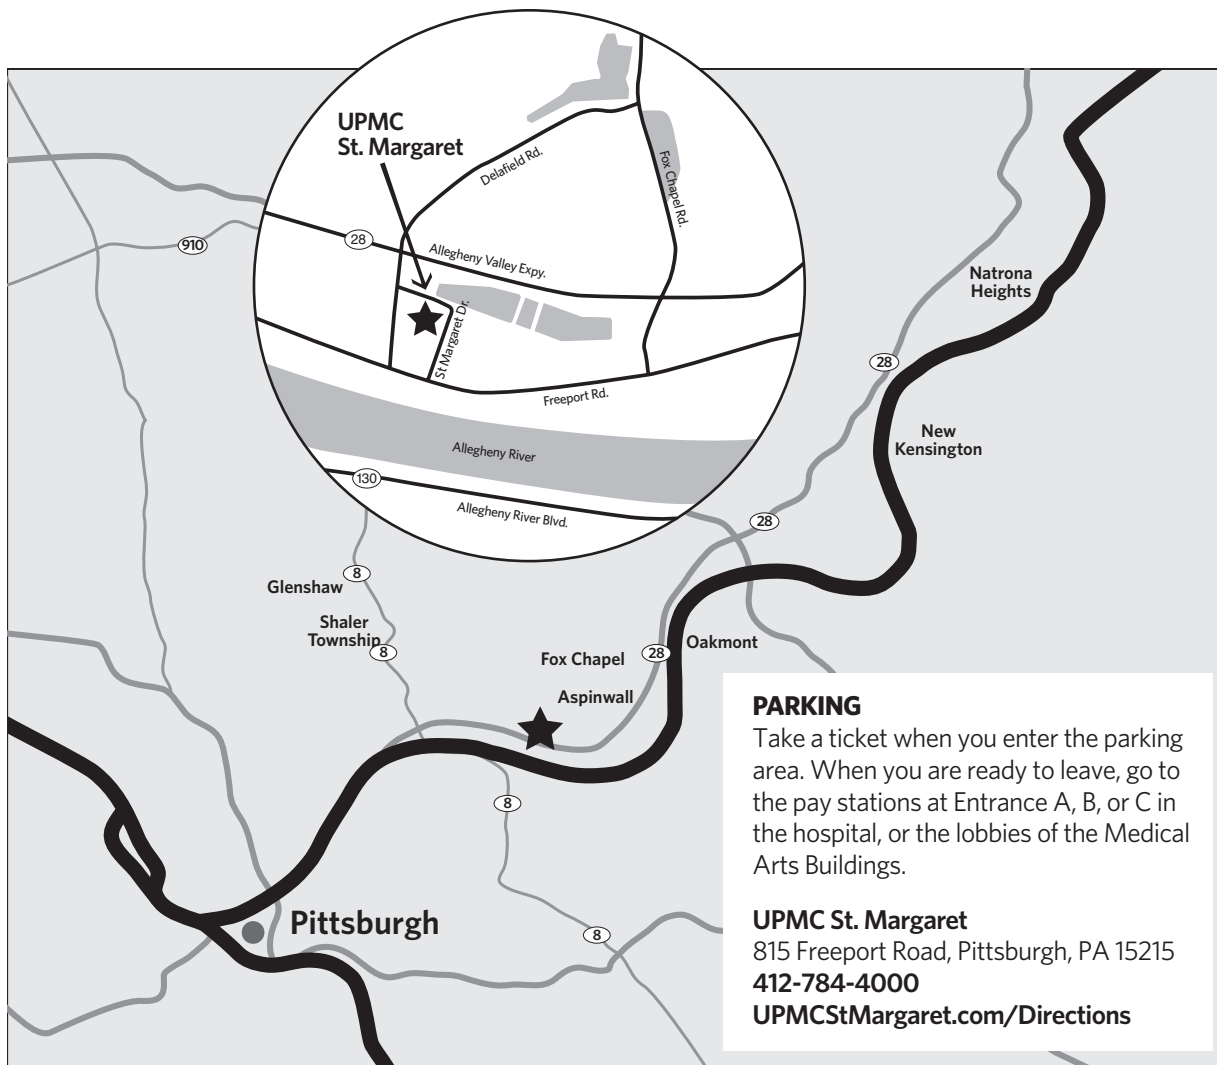

UPMC St. Margaret

Directions to UPMC St. Margaret

From New Kensington and North

Proceed southbound on Route 28. Take Exit 8 (Fox Chapel Rd.). Turn right onto Fox Chapel Rd. and continue to the second traffic light. Turn right onto Freeport Rd. and follow to UPMC St. Margaret at 815 Freeport Rd.

From Pittsburgh

Take the Fort Duquesne Bridge to Interstate 279 North. Take Exit 7C to Route 28 North. Take Exit 7 (Delafield Rd.). Turn left onto Delafield Rd. and left again onto St. Margaret Dr.

From the East

Take the Pennsylvania Turnpike to Exit 48 (Allegheny Valley) to Route 28 South. Take Exit 8 (Fox Chapel Rd.). Turn right onto Fox Chapel Rd. and continue to the second traffic light. Turn right onto Freeport Rd. and follow to UPMC St. Margaret at 815 Freeport Road.

From Butler

Take Route 8 South to Route 28 North. Take Route 28 North to Exit 7 (Delafield Rd.). Turn left onto Delafield Rd. and left again onto St. Margaret Dr.

Your Care. Our Commitment.