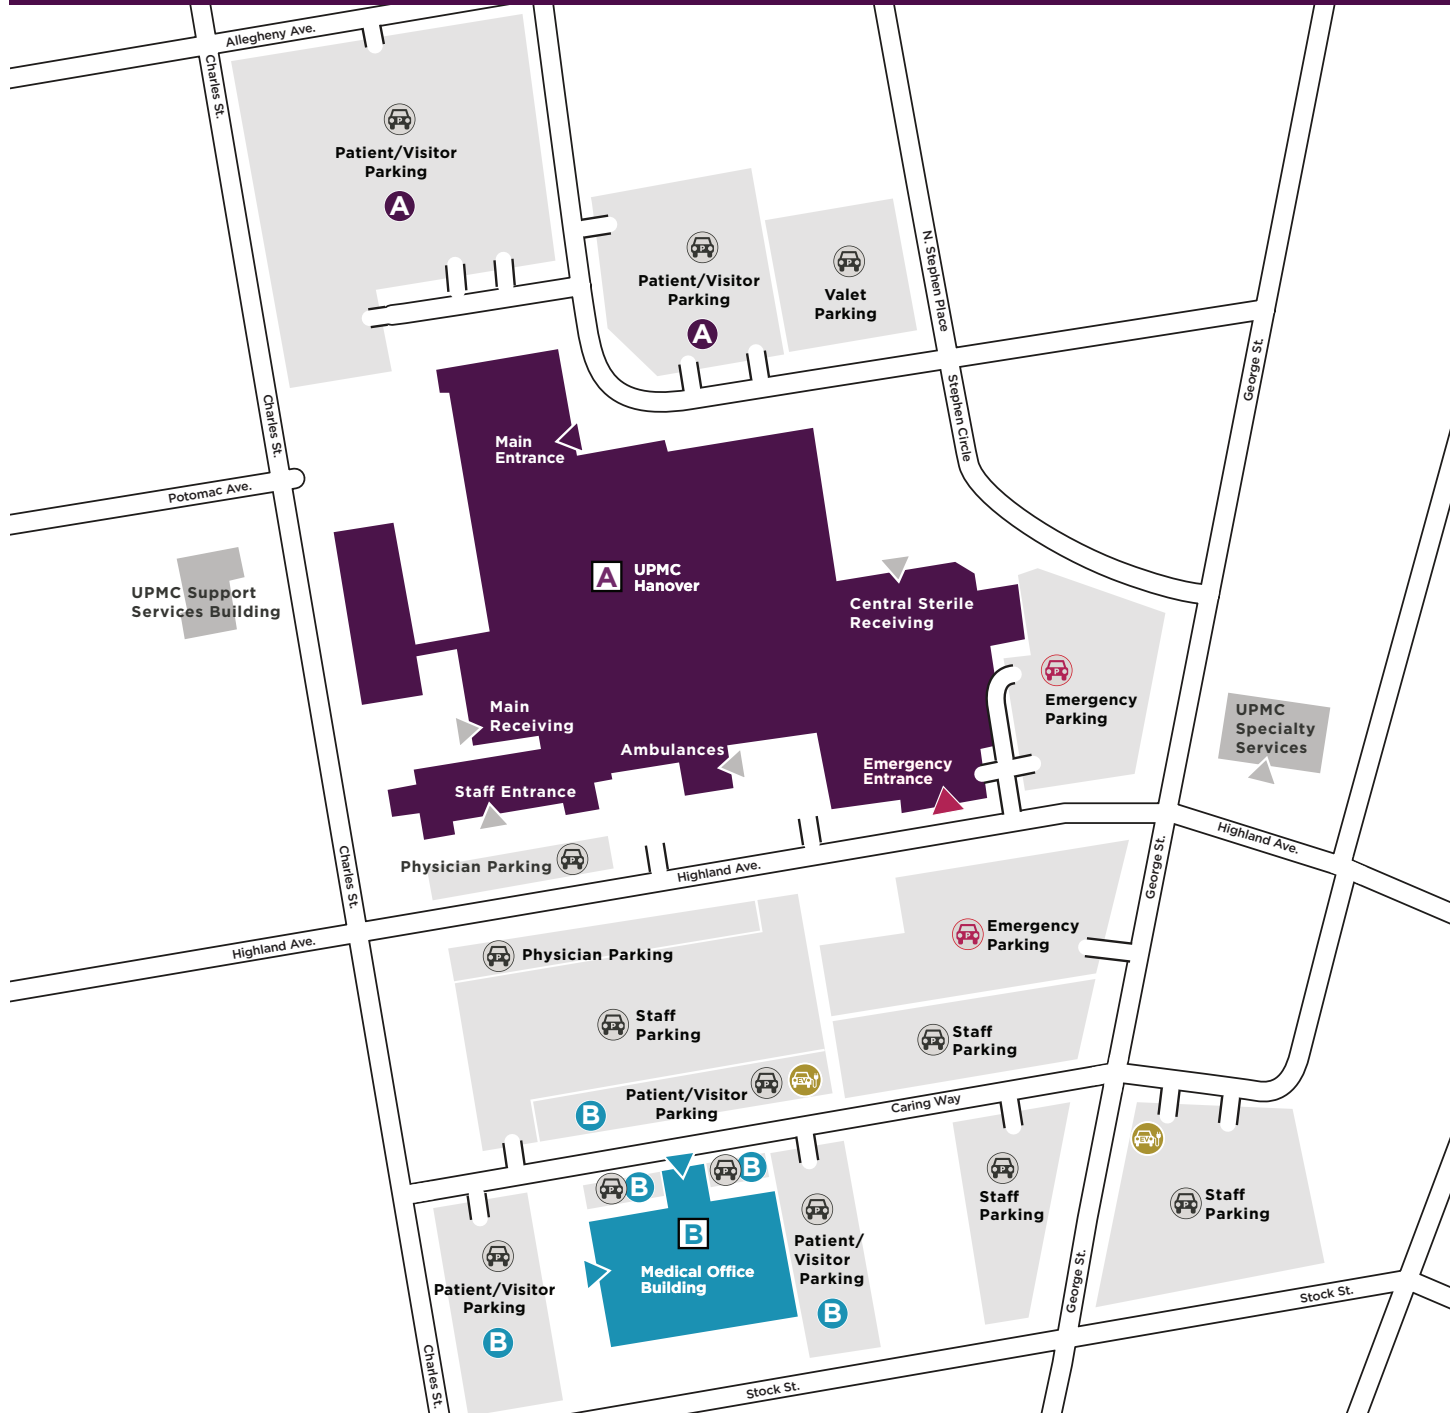

UPMC | HANOVER

300 Highland Ave., Hanover, PA 17331

A UPMC Hanover

A UPMC Hanover Parking

▶ UPMC Hanover Entrance

B Medical Office Building

B Medical Office Building Parking

▶ Medical Office Building Entrance

🚑 Emergency Parking

▶ Emergency Entrance

🚗 Parking

🔌 Electric Vehicle Chargers