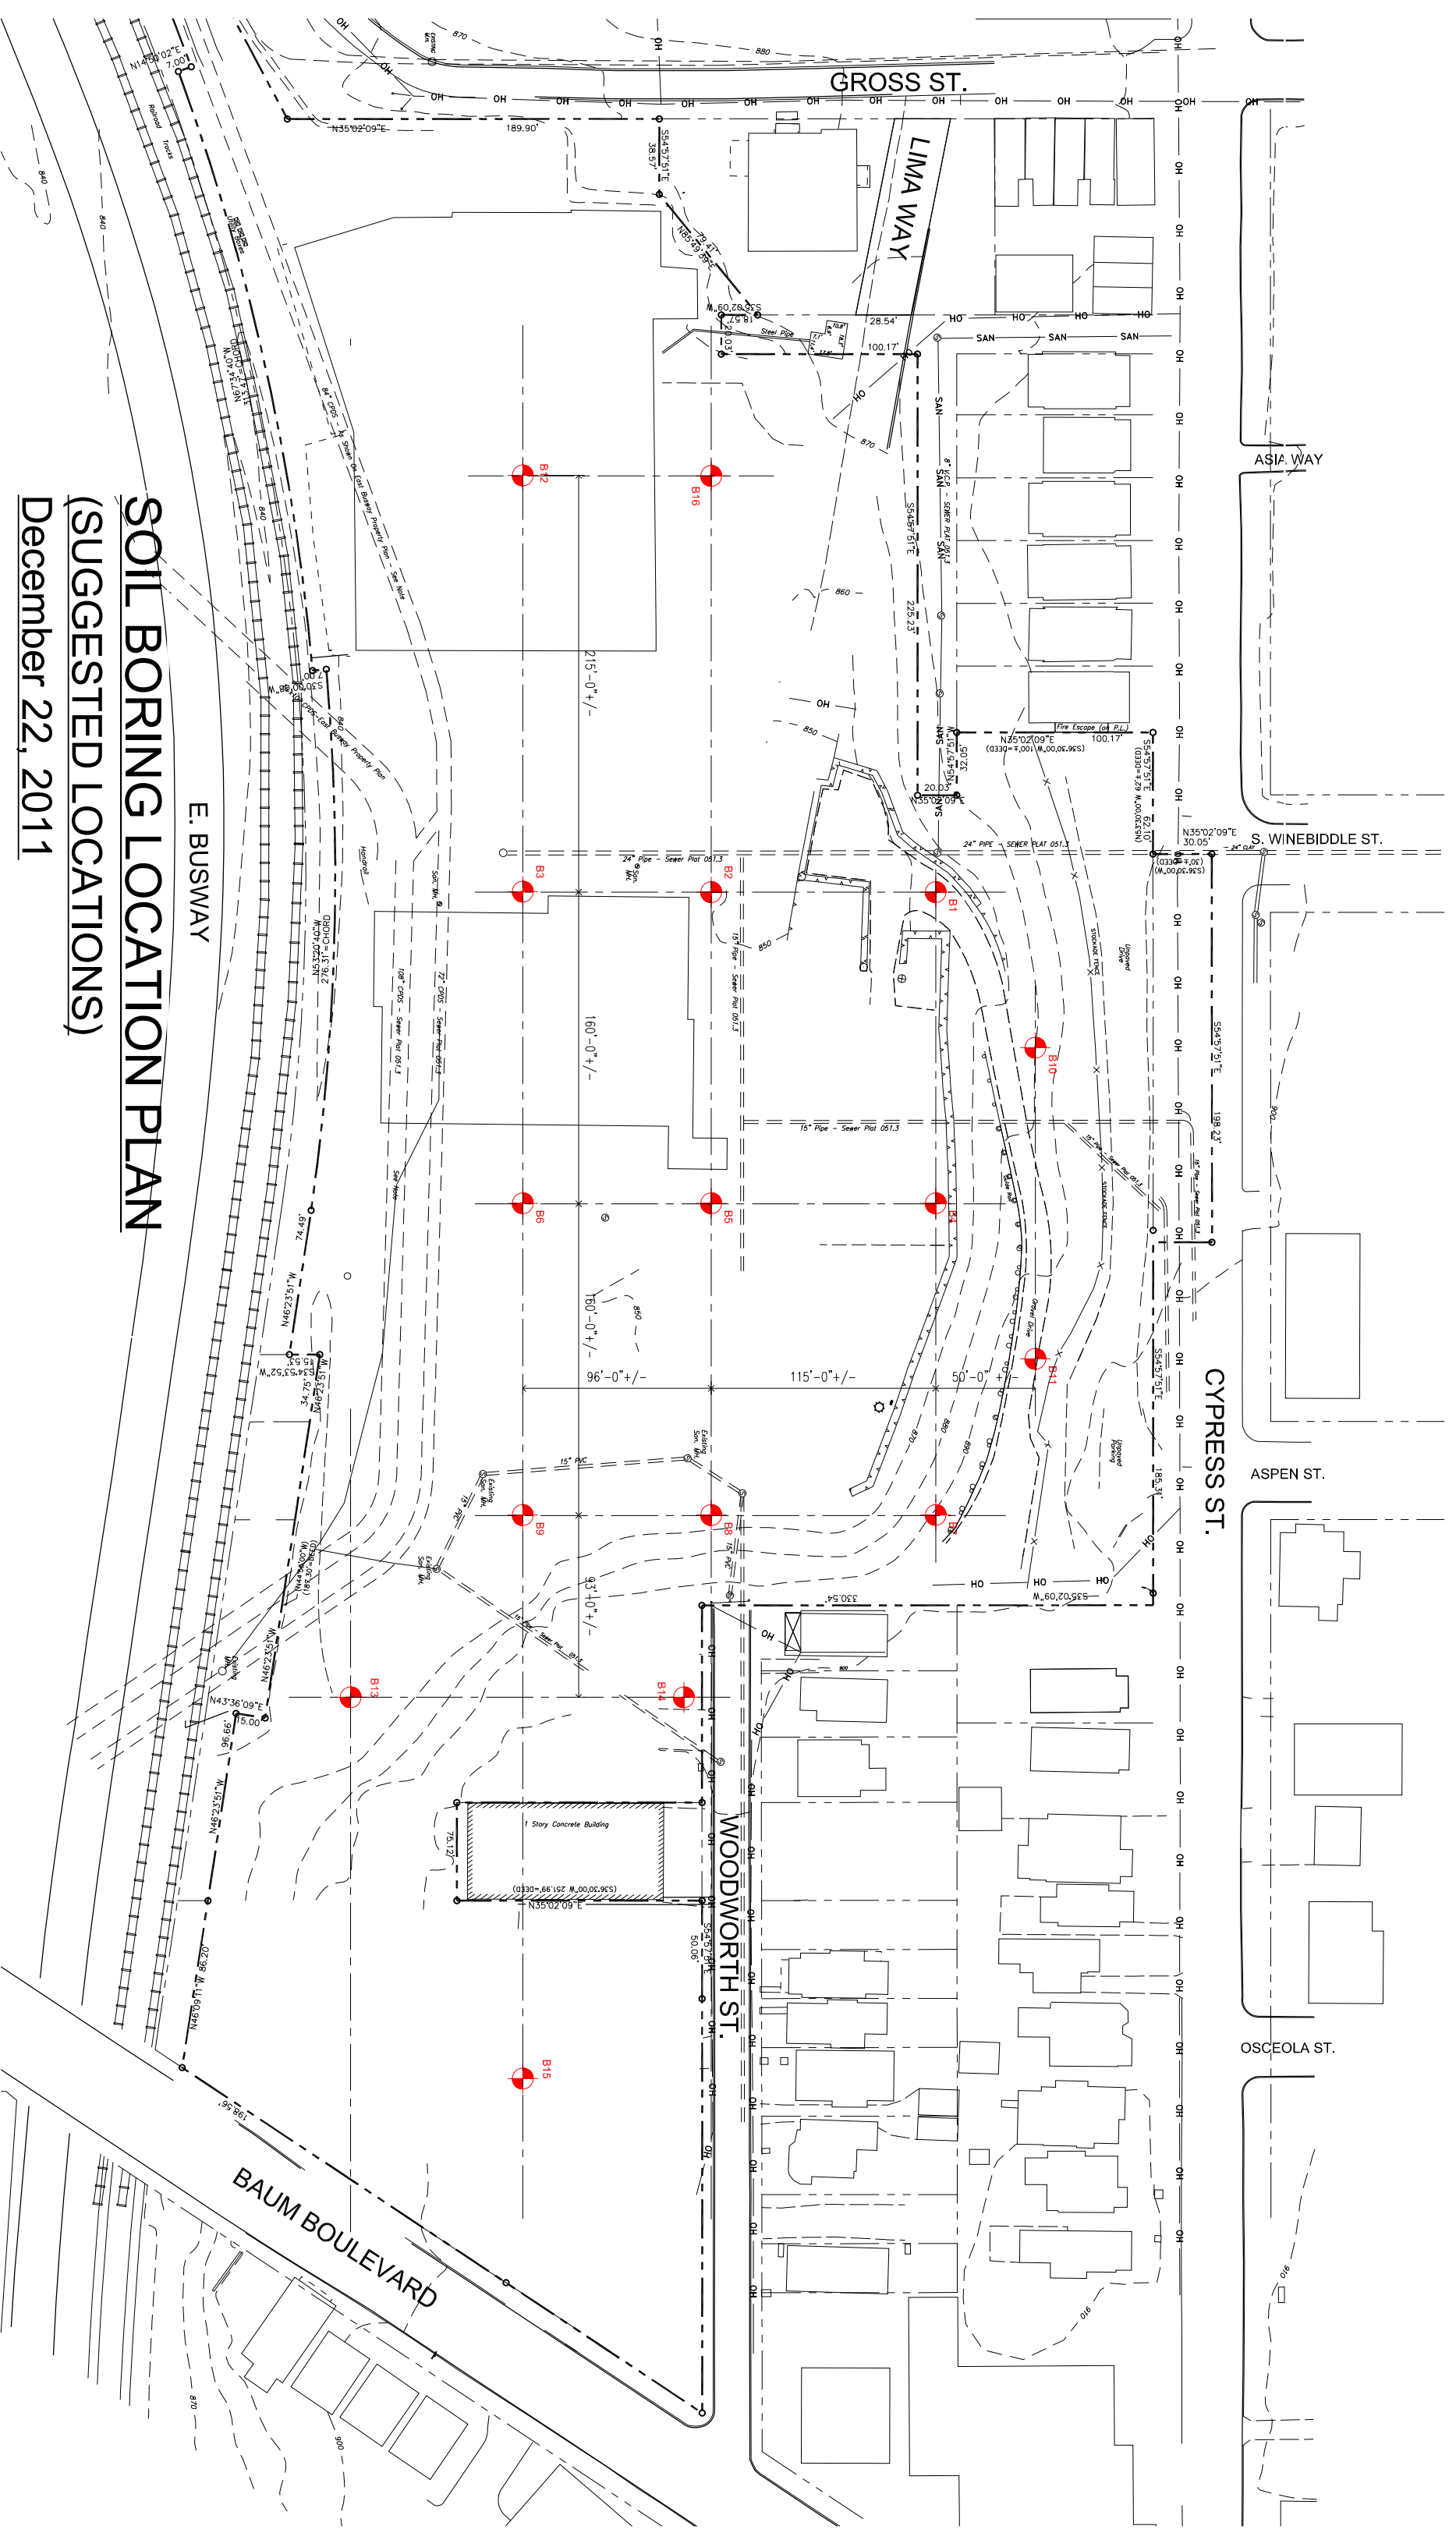

Luna Garage Site

SOIL BORING LOCATION PLAN

(SUGGESTED LOCATIONS)

December 22, 2011